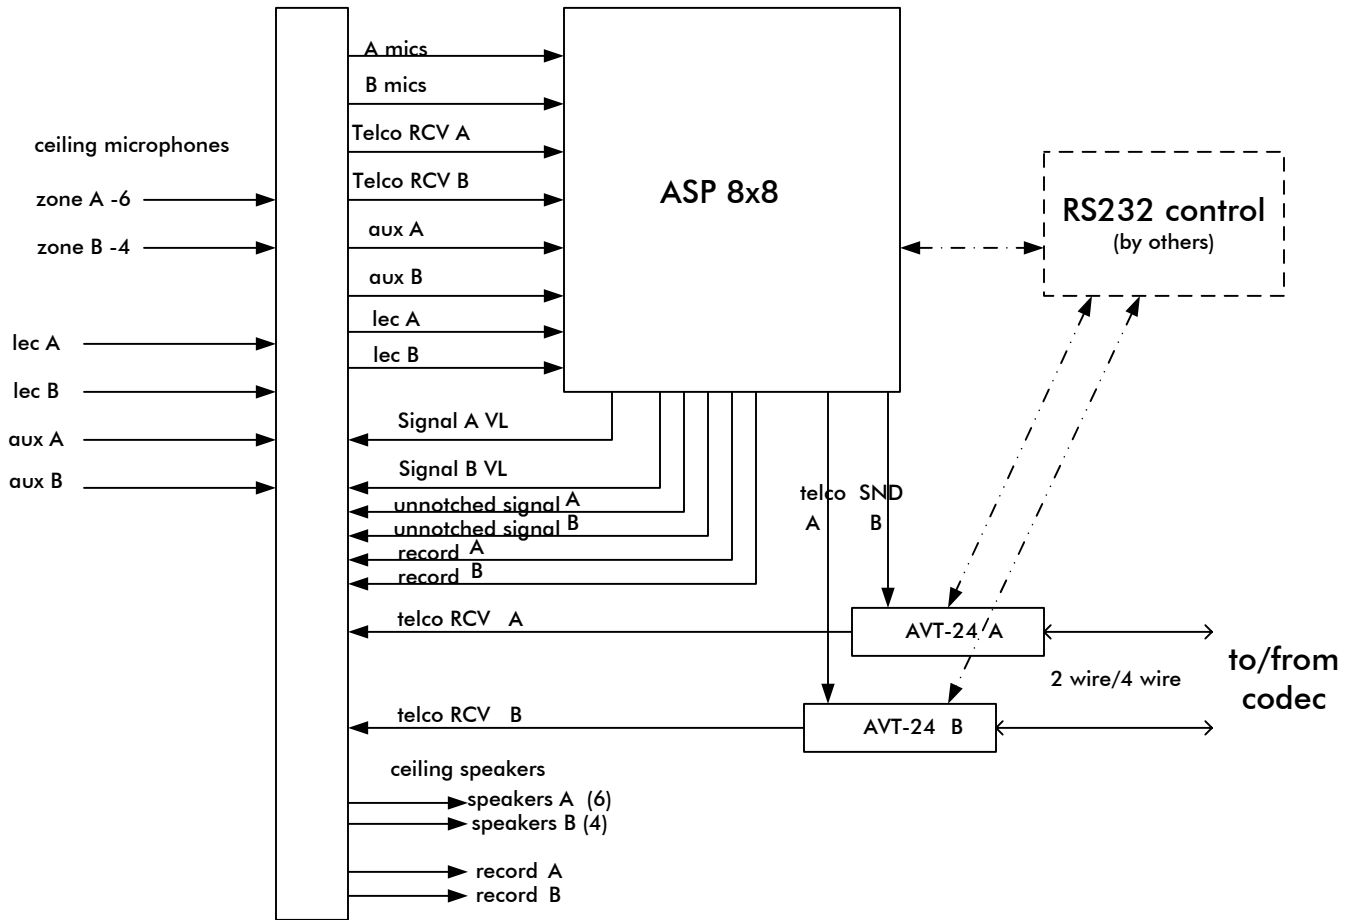

CEILING PLAN

BLOCK DIAGRAM

Drawn by: ACN/jlt/SCT	SOUND CONTROL TECHNOLOGIES 28 Knight Street Norwalk, CT., USA 06851 Phone (203) 854-5701 Fax (203) 854-5702
Checked by:	
	Multi-purpose Divided Room
Drawing: bd000314.vsd	
© SOUND CONTROL TECHNOLOGIES, INC. 2004	
	Rev: -