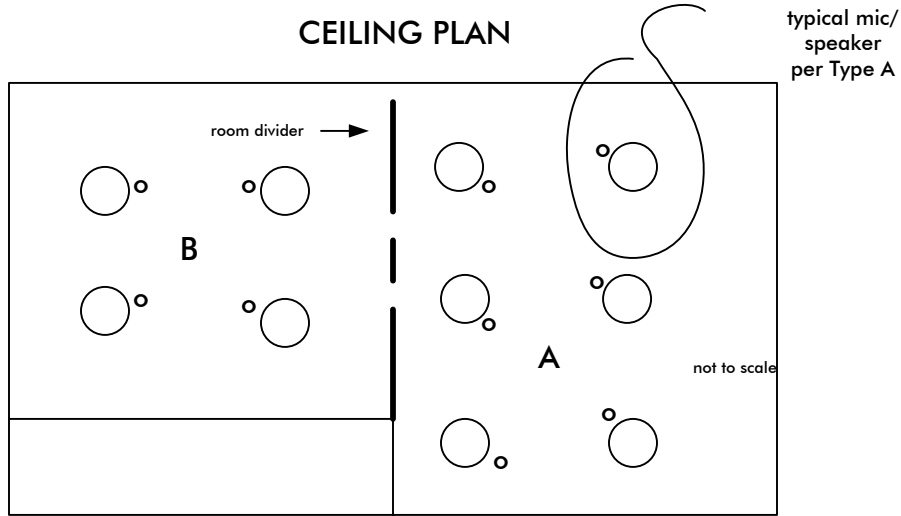

CEILING PLAN

BLOCK DIAGRAM

Drawn by: ACN/jlt/SCT	SOUND CONTROL TECHNOLOGIES 28 Knight Street Norwalk, CT., USA 06851 Phone (203) 854-5701 Fax (203) 854-5702
Checked by:	
	Multi-purpose Divided Room
Drawing: bd000314.vsd	
© SOUND CONTROL TECHNOLOGIES, INC. 2004	
	Rev: -