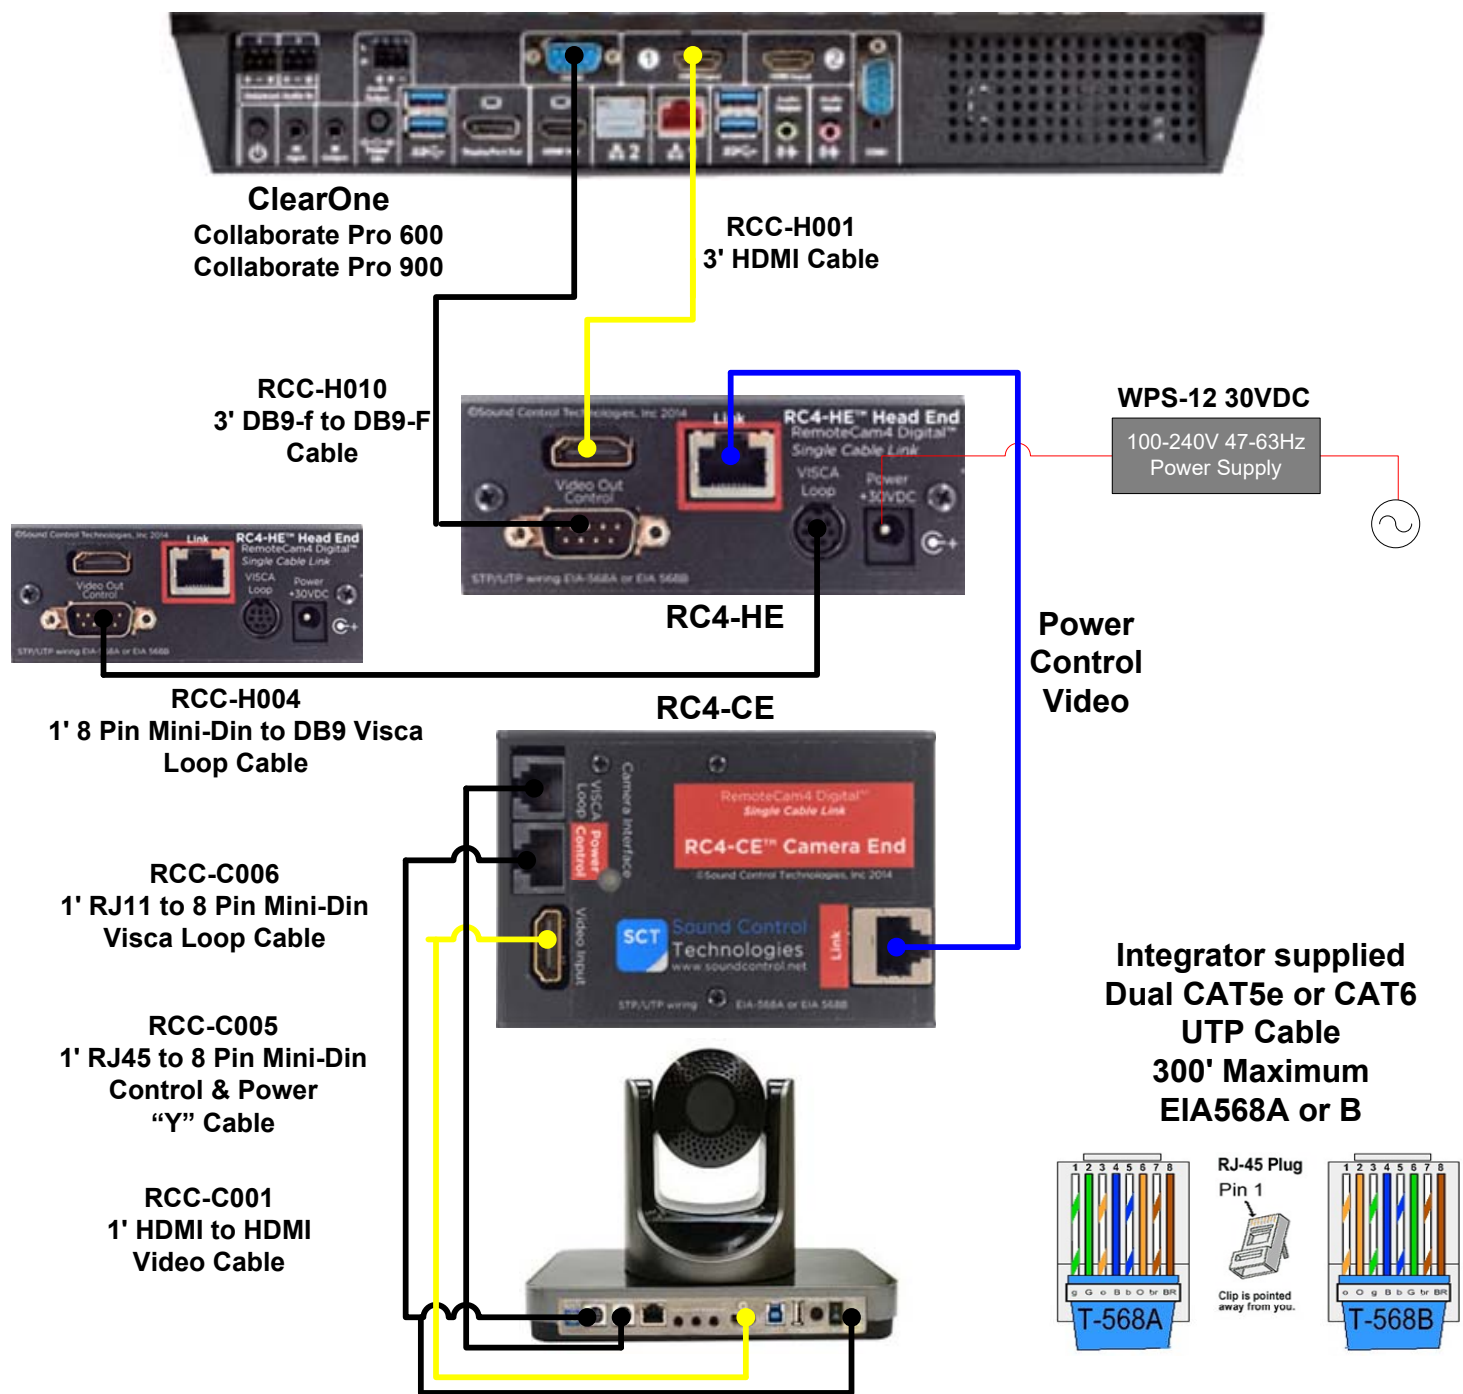

RemoteCam4™ RC4-CC6™

ClearOne UNITE 200 PTZ Camera

Available Accessories