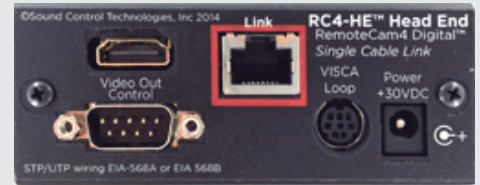

300' Camera Extension Features:

- SINGLE CAT5e OR CAT6
- CAMERA POWER
- DIGITAL VIDEO
- CAMERA CONTROL
- VISCA CONTROL LOOP
- WIRED & MODULATED IR

Kit Contents:

- RC4-HE Head-End Module
- RC4-CE Camera Module
- RCC-C001 Camera Cable 1' HDMI to HDMI
- RCC-C005 Camera Cable 1' RJ45 to 8 Pin Mini-Din & Power
- RCC-C006 Camera Cable 1' RJ11 to 8 Pin Mini-Din
- RCC-H001 Head-End Cable 3' HDMI to HDMI
- RCC-H010 Head-End Cable 3' Control DB9F to DB9F
- RCC-H004 Head-End Cable 1' DB9F to 8 Pin Mini-Din Visca Loop Cable
- WPS-12 Power Supply

RemoteCam4™ RC4-CC6™

RC4-CE
Camera Module

RC4-HE
Head-End Module

Dimensions: RC4-HE - 3.75" w x 1.5" H x 3.625" D

RC4-CE - 2.5" w x .875" H x 3.6875" D

Codecs Supported:

ClearOne
Collaborate Pro 600
Collaborate Pro 900