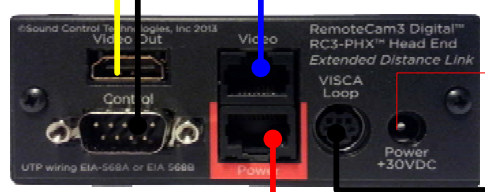

RemoteCam3X™ RC3X-RHD™

Radvision XT1000, XT1200

RC3-101
3' HDMI Cable
Video

RC3-105
3' DB9F to 8 Pin Mini-Din
Control Cable

WPS-12 30VDC
100-240V 47-63Hz
Power Supply

RC3-104
1' DB9 to 8Pin Cable
Visca Loop

RC3X-HE

Power/
Control

RC3X-CE

Video

RC3-004
1' DVI to HDMI
Cable

RC3-005
1' RJ45 to 8
Pin Mini-Din
Power &
Control

RC3-006
1' RJ11 to 8 Pin Mini-Din
Visca Cable

Integrator supplied
Dual CAT5e or CAT6
UTP Cable
300' Maximum
EIA568A or B