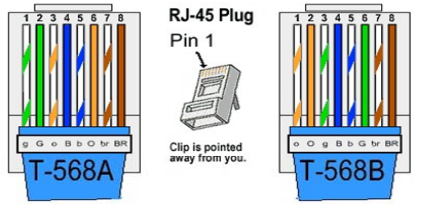

RemoteCam3X™ RC3X-RHD™

Radvision XT1000, XT1200

RC3-101
3' HDMI Cable
Video

RC3-105
3' DB9F to 8 Pin Mini-Din
Control Cable

WPS-12 30VDC
100-240V 47-63Hz
Power Supply

RC3-104
1' DB9 to 8Pin Cable
Visca Loop

RC3X-HE

Power/
Control

RC3X-CE

Video

RC3-004
1' DVI to HDMI
Cable

RC3-005
1' RJ45 to 8
Pin Mini-Din
Power &
Control

RC3-006
1' RJ11 to 8 Pin Mini-Din
Visca Cable

Integrator supplied
Dual CAT5e or CAT6
UTP Cable
300' Maximum
EIA568A or B

Radvision PTC501A

Available Accessories

RC2-RK1 or RC2-RK2™

RCR-RH1™

RC3-RH1™
Wall Mount