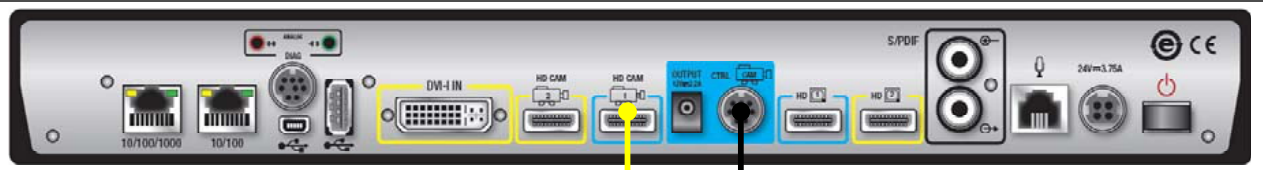

RemoteCam3X™ RC3X-RHD™

Radvision XT1000, XT1200

RC3-101
3' HDMI Cable
Video

RC3-105
3' DB9F to 8 Pin Mini-Din
Control Cable

WPS-12 30VDC
100-240V 47-63Hz
Power Supply

RC3-104
1' DB9 to 8Pin Cable
Visca Loop

RC3X-HE

Power/
Control

RC3X-CE

Video

RC3-004
1' DVI to HDMI
Cable

RC3-005
1' RJ45 to 8
Pin Mini-Din
Power &
Control

RC3-006
1' RJ11 to 8 Pin Mini-Din
Visca Cable

Integrator supplied
Dual CAT5e or CAT6
UTP Cable
300' Maximum
EIA568A or B