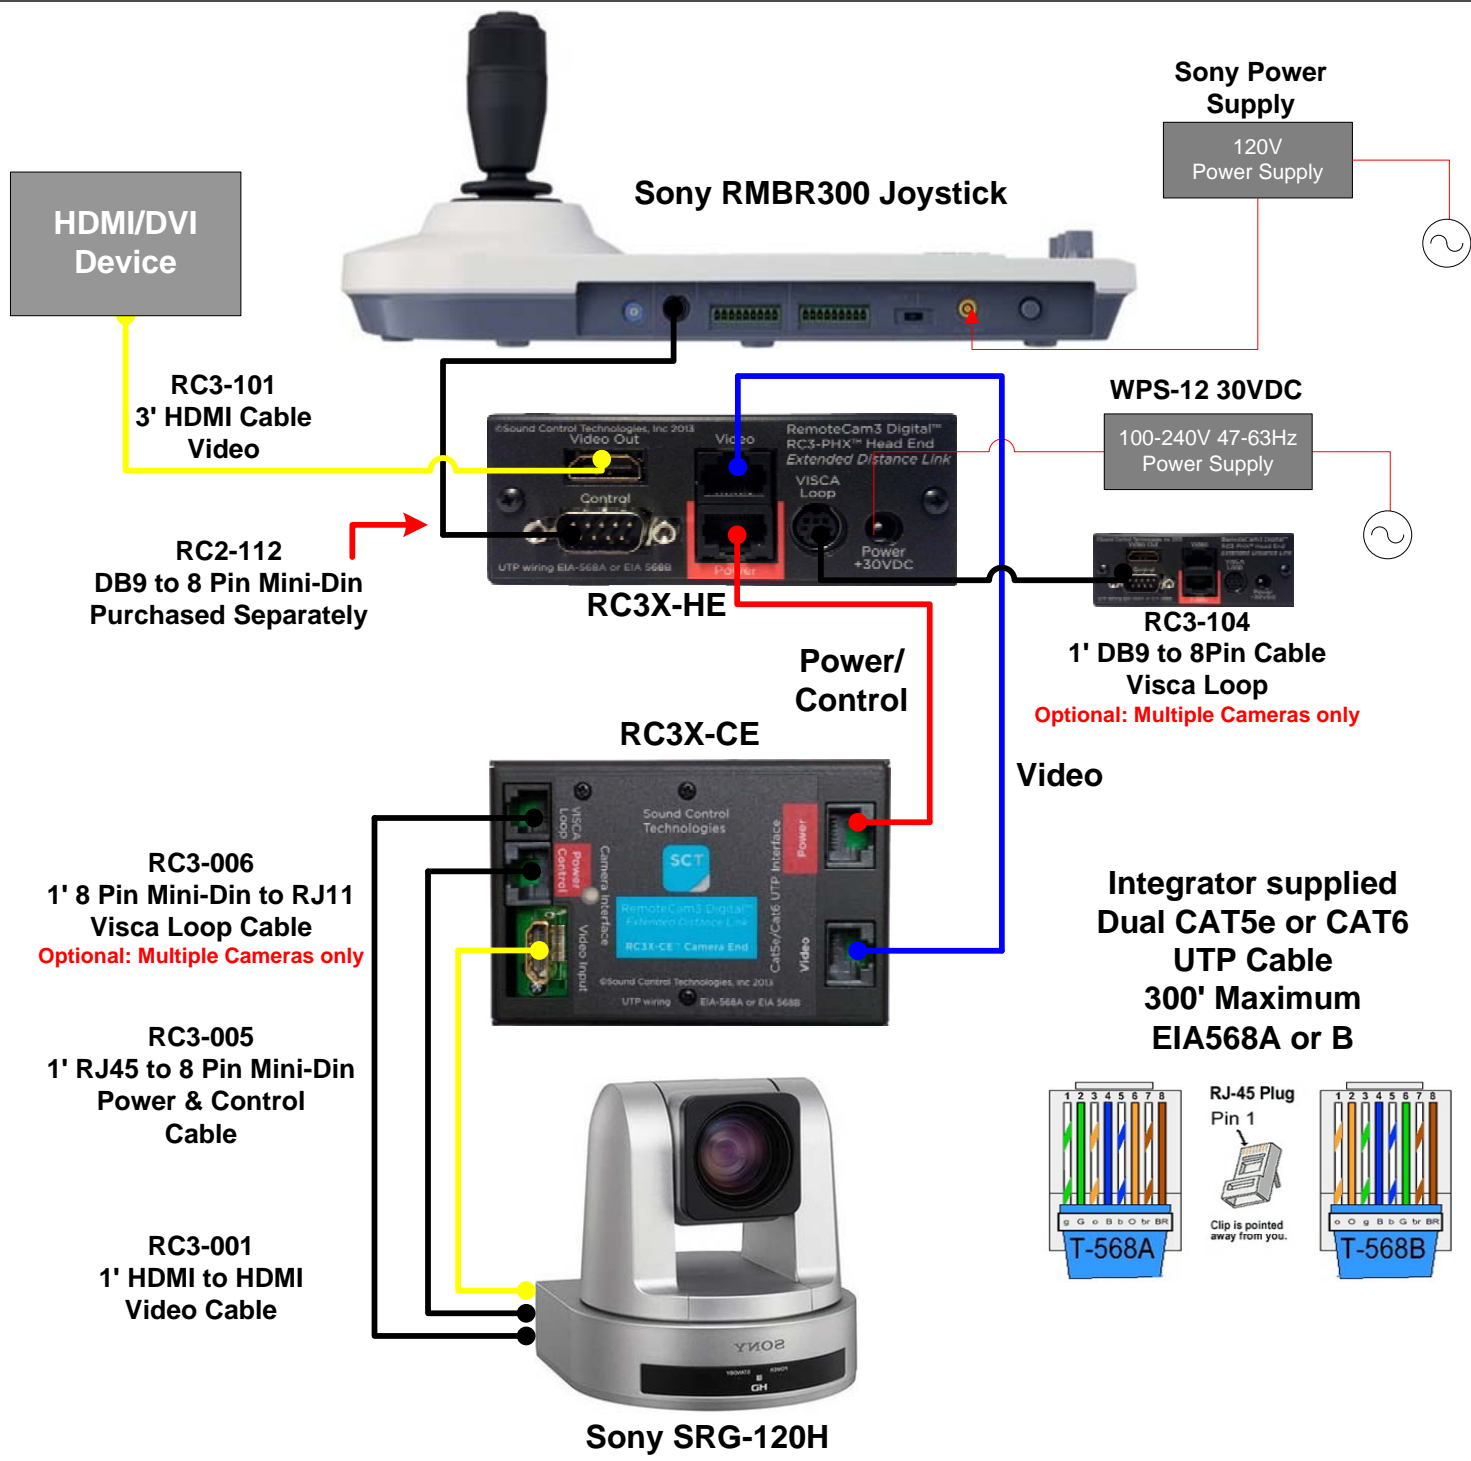

RemoteCam3X™ RC3X-S12™

Available Accessories

RC3-SR2
Wall Mount
Coming Soon!

RC2-RK2™

RC2-RK1™