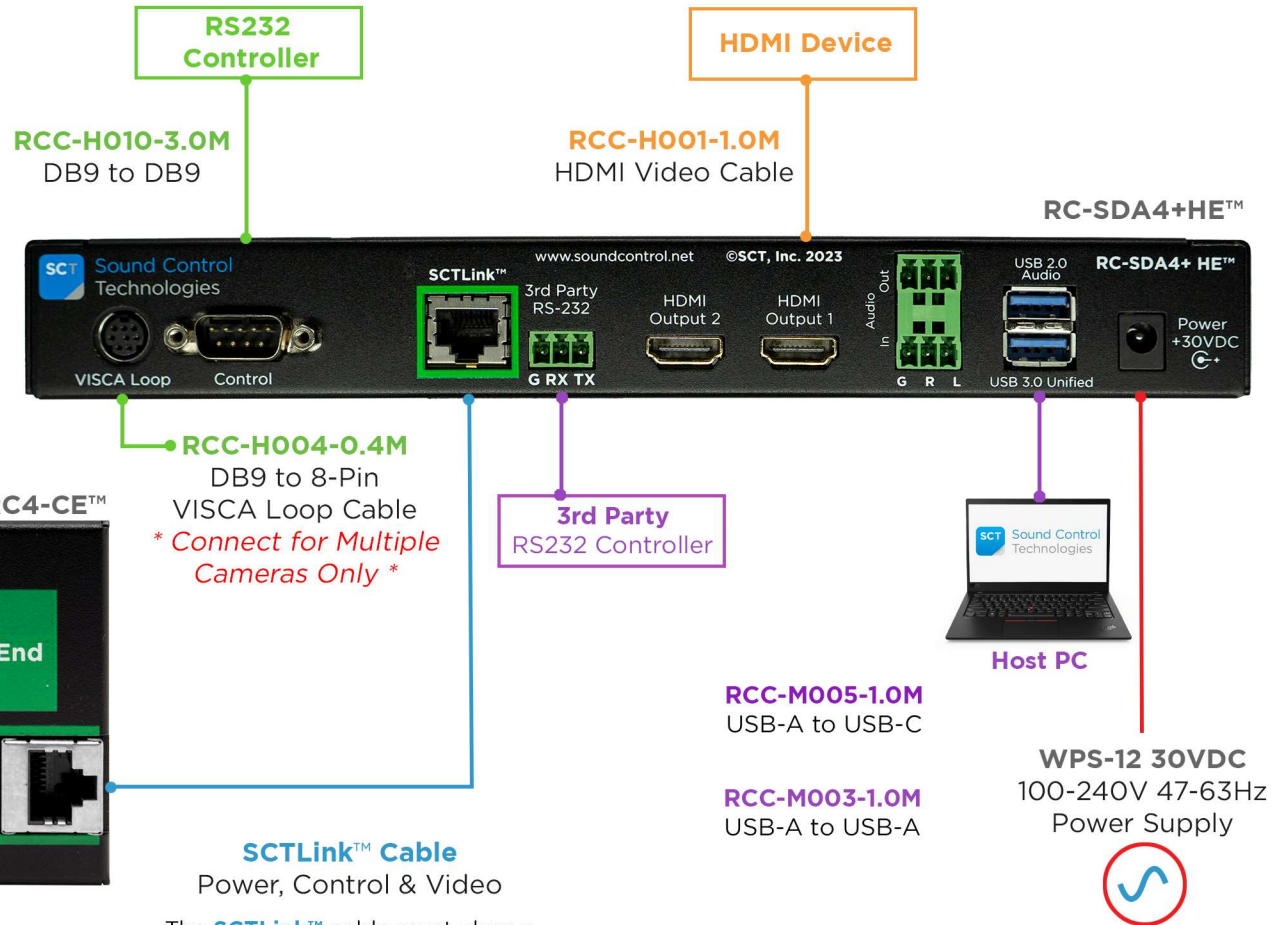

**Panasonic**  
AW-HE20, AW-UE20, AW-HE38H  
AW-HN38H, AW-HE42, AW-UE70, AW-UN70

**RCC-C006-0.4M**  
8-Pin to RJ11  
VISA Out Cable  
*\* Connect for Multiple  
Cameras Only \**

**RCC-C001-1.0M**  
HDMI Video Cable

**RCC-C008-0.5M**  
RJ45 Y-Cable  
to 8-Pin Mini-Din  
to 6.5x3.0mm DC Plug

### Module Dimensions

**RC4-CE™:** H: 0.93" (23mm) x W: 2.5" (63mm) x D: 3.741" (95mm)  
**RC-SDA4+HE™:** H: 1.28" (33mm) x W: 9.47" (241mm) x D: 4.88" (124mm)

The **SCTLink™** cable must always be a single, point-to-point CAT cable with no couplers or interconnections.

### SCTLink™ Cable Specs

Integrator-Supplied CAT5e/CAT6 STP/UTP Cable  
T568A or T568B (10m-100m min/max Length)