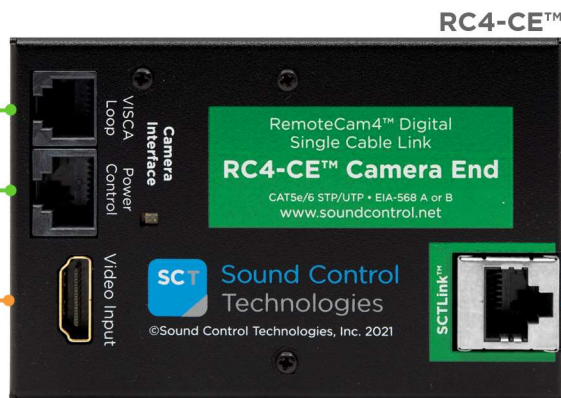

**Panasonic**  
AW-HE20, AW-UE20, AW-HE38H  
AW-HN38H, AW-HE42, AW-UE70, AW-UN70

**RCC-C006-0.4M**  
8-Pin to RJ11  
VISA Out Cable  
*\* Connect for Multiple  
Cameras Only \**

**RCC-C001-1.0M**  
HDMI Video Cable

**RCC-C008-0.5M**  
RJ45 Y-Cable  
to 8-Pin Mini-Din  
to 6.5x3.0mm DC Plug

### Module Dimensions

**RC4-CE™:** H: 0.93" (23mm) x W: 2.5" (63mm) x D: 3.741" (95mm)  
**RC-SDA4+HE™:** H: 1.28" (33mm) x W: 9.47" (241mm) x D: 4.88" (124mm)

The **SCTLink™** cable must always be a single, point-to-point CAT cable with no couplers or interconnections.

### SCTLink™ Cable Specs

Integrator-Supplied CAT5e/CAT6 STP/UTP Cable  
T568A or T568B (10m-100m min/max Length)