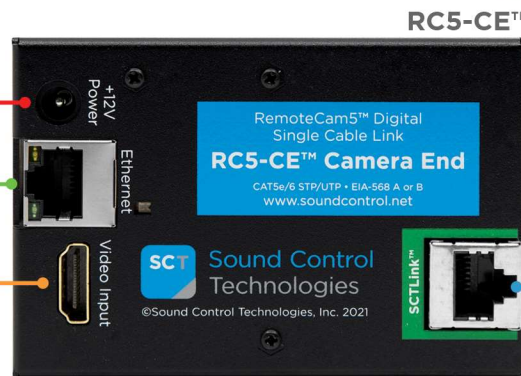

Cisco Webex PTZ 4K

RCC-C011-0.4M
HDMI to 270° R/A HDMI Video Cable

RCC-C037-0.3M
RJ45 to R/A RJ45 UTP Control Cable

PPC-025-0.3M
DC Power Cable

RCC-H016-1.0M
RJ45 to RJ45 UTP Control Cable

3rd Party RS232 Controller

WPS-12 30VDC
100-240V 47-63Hz Power Supply

RCC-M005-1.0M
USB-A to USB-C

RCC-M003-1.0M
USB-A to USB-A

SCTLINK™ Cable
Power, Control & Video
The **SCTLINK™** cable must always be a single, point-to-point CAT cable with no couplers or interconnections.

RCC-H001-1.0M
HDMI to HDMI Video Cable

SCTLINK™ Cable Specs

Integrator-Supplied CAT5e/CAT6 STP/UTP Cable
T568A or T568B (10m-100m min/max Length)

Module Dimensions

RC5-CE™: H: 0.93" (23mm) x W: 2.5" (63mm) x D: 3.741" (95mm)

RC-SDA5+HE™: H: 1.28" (33mm) x W: 9.47" (241m) x D: 4.88" (124mm)

Cisco SX80, Codec Plus, Codec Pro, Codec EQ, Room Bar & Room Bar Pro