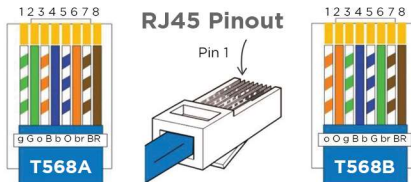

Cisco Webex PTZ 4K

RCC-C011-0.4M
HDMI to 270° R/A HDMI Video Cable

RCC-C037-0.3M
RJ45 to R/A RJ45 UTP Control Cable

PPC-025-0.3M
DC Power Cable

RCC-H016-1.0M
RJ45 to RJ45 UTP Control Cable

3rd Party RS232 Controller

WPS-12 30VDC
100-240V 47-63Hz Power Supply

RCC-M005-1.0M
USB-A to USB-C

RCC-M003-1.0M
USB-A to USB-A

SCTLINK™ Cable
Power, Control & Video
The **SCTLINK™** cable must always be a single, point-to-point CAT cable with no couplers or interconnections.

RCC-H001-1.0M
HDMI to HDMI Video Cable

SCTLINK™ Cable Specs

Integrator-Supplied CAT5e/CAT6 STP/UTP Cable
T568A or T568B (10m-100m min/max Length)

Module Dimensions

RC5-CE™: H: 0.93" (23mm) x W: 2.5" (63mm) x D: 3.741" (95mm)

RC-SDA5+HE™: H: 1.28" (33mm) x W: 9.47" (241m) x D: 4.88" (124mm)

Cisco SX80, Codec Plus, Codec Pro, Codec EQ, Room Bar & Room Bar Pro