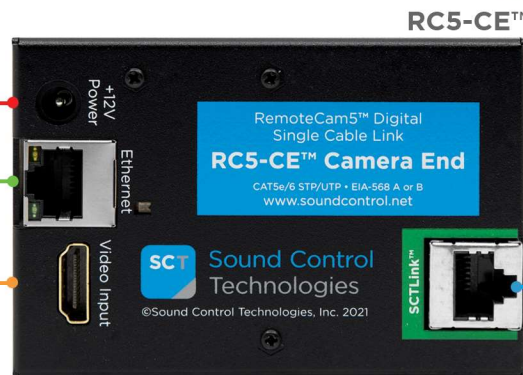

Panasonic
 AW-HE20, AW-UE20, AW-HE38H
 AW-HN38H, AW-HE40, AW-UE40
 AW-HN40H, AW-HE42, AW-UE50
 AW-HE60, AW-UN70, AW-UE80
 AW-UE100

PPC-005-0.4M
DC Power Cable

RCC-C002-0.3M
RJ45 to R/A RJ45 UTP Control Cable

RCC-C001-0.3M
HDMI Video Cable

3rd Party RS232 Controller

WPS-12 30VDC
100-240V 47-63Hz Power Supply

RCC-M005-1.0M
USB-A to USB-C

RCC-M003-1.0M
USB-A to USB-A

SCTLink™ Cable
Power, Control & Video

The **SCTLink™** cable must always be a single, point-to-point CAT cable with no couplers or interconnections.

RCC-H016-1.0M
RJ45 to RJ45 UTP Control Cable
HDMI to DVI Adapter Dealer-Supplied

RCC-H001-1.0M
HDMI to HDMI Video Cable

Panasonic AW-HS50 or Generic Controller

SCTLink™ Cable Specs

Integrator-Supplied CAT5e/CAT6 STP/UTP Cable
 T568A or T568B (10m-100m min/max Length)

Module Dimensions

RC5-CE™: H: 0.93" (23mm) x W: 2.5" (63mm) x D: 3.741" (95mm)

RC-SDA5+HE™: H: 1.28" (33mm) x W: 9.47" (241m) x D: 4.88" (124mm)