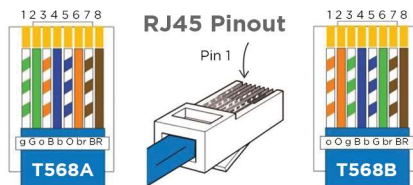

RCC-C001-0.3M
HDMI Video Cable

3rd Party RS232 Controller

WPS-12 30VDC
100-240V 47-63Hz Power Supply

RCC-M005-1.0M
USB-A to USB-C

RCC-M003-1.0M
USB-A to USB-A

SCTLink™ Cable
Power, Control & Video

The **SCTLink™** cable must always be a single, point-to-point CAT cable with no couplers or interconnections.

RCC-H016-1.0M
RJ45 to RJ45 UTP Control Cable
HDMI to DVI Adapter Dealer-Supplied

RCC-H001-1.0M
HDMI to HDMI Video Cable

Panasonic AW-HS50 or Generic Controller

SCTLink™ Cable Specs

Integrator-Supplied CAT5e/CAT6 STP/UTP Cable
 T568A or T568B (10m-100m min/max Length)

Module Dimensions

RC5-CE™: H: 0.93" (23mm) x W: 2.5" (63mm) x D: 3.741" (95mm)

RC-SDA5+HE™: H: 1.28" (33mm) x W: 9.47" (241m) x D: 4.88" (124mm)