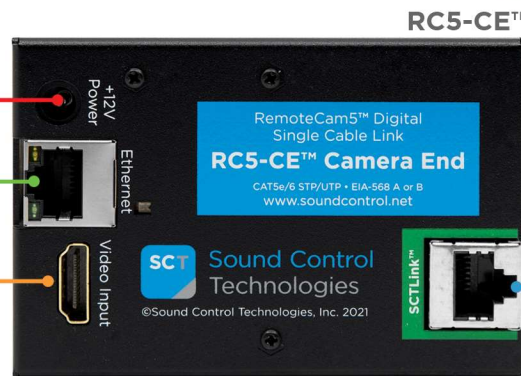

Cisco Precision 60

PPC-003-0.4M
DC Power Cable

RCC-C002-0.3M
RJ45 to RJ45
UTP Control Cable

RCC-C001-0.4M
HDMI to HDMI
Video Cable

3rd Party RS232 Controller

WPS-12 30VDC
100-240V 47-63Hz
Power Supply

RCC-M005-1.0M
USB-A to USB-C

RCC-M003-1.0M
USB-A to USB-A

SCTLink™ Cable
Power, Control & Video
The **SCTLink™** cable must always be a single, point-to-point CAT cable with no couplers or interconnections.

RCC-H001-1.0M
HDMI to HDMI
Video Cable

RCC-H016-1.0M
RJ45 to RJ45
UTP Control Cable

SCTLink™ Cable Specs

Integrator-Supplied CAT5e/CAT6 STP/UTP Cable
T568A or T568B (10m-100m min/max Length)

Module Dimensions

RC5-CE™: H: 0.93" (23mm) x W: 2.5" (63mm) x D: 3.741" (95mm)

RC-SDA5+HE™: H: 1.28" (33mm) x W: 9.47" (241m) x D: 4.88" (124mm)

Cisco SX80, Codec Plus, Codec Pro, Codec EQ, Room Bar & Room Bar Pro