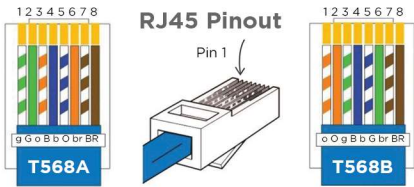

Cisco Precision 60

PPC-003-0.4M
DC Power Cable

RCC-C002-0.3M
RJ45 to RJ45
UTP Control Cable

RCC-C001-0.4M
HDMI to HDMI
Video Cable

3rd Party RS232 Controller

WPS-12 30VDC
100-240V 47-63Hz
Power Supply

RCC-M005-1.0M
USB-A to USB-C

RCC-M003-1.0M
USB-A to USB-A

SCTLink™ Cable
Power, Control & Video
The **SCTLink™** cable must always be a single, point-to-point CAT cable with no couplers or interconnections.

RCC-H001-1.0M
HDMI to HDMI
Video Cable

RCC-H016-1.0M
RJ45 to RJ45
UTP Control Cable

SCTLink™ Cable Specs

Integrator-Supplied CAT5e/CAT6 STP/UTP Cable
T568A or T568B (10m-100m min/max Length)

Module Dimensions

RC5-CE™: H: 0.93" (23mm) x W: 2.5" (63mm) x D: 3.741" (95mm)

RC-SDA5+HE™: H: 1.28" (33mm) x W: 9.47" (241m) x D: 4.88" (124mm)

Cisco SX80, Codec Plus, Codec Pro, Codec EQ, Room Bar & Room Bar Pro