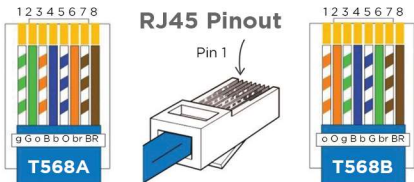

Shown: Sony SRG-X120

The RC-SDA5+UNI™ Supports Multiple Cameras. Please Reference the SCT Solution Finder

SCTLink™ Cable Specs

Integrator-Supplied CAT5e/CAT6 STP/UTP Cable
T568A or T568B (10m-100m min/max Length)

Module Dimensions

RC5-CE™: H: 0.93" (23mm) x W: 2.5" (63mm) x D: 3.741" (95mm)

RC-SDA5+HE™: H: 1.28" (33mm) x W: 9.47" (241m) x D: 4.88" (124mm)