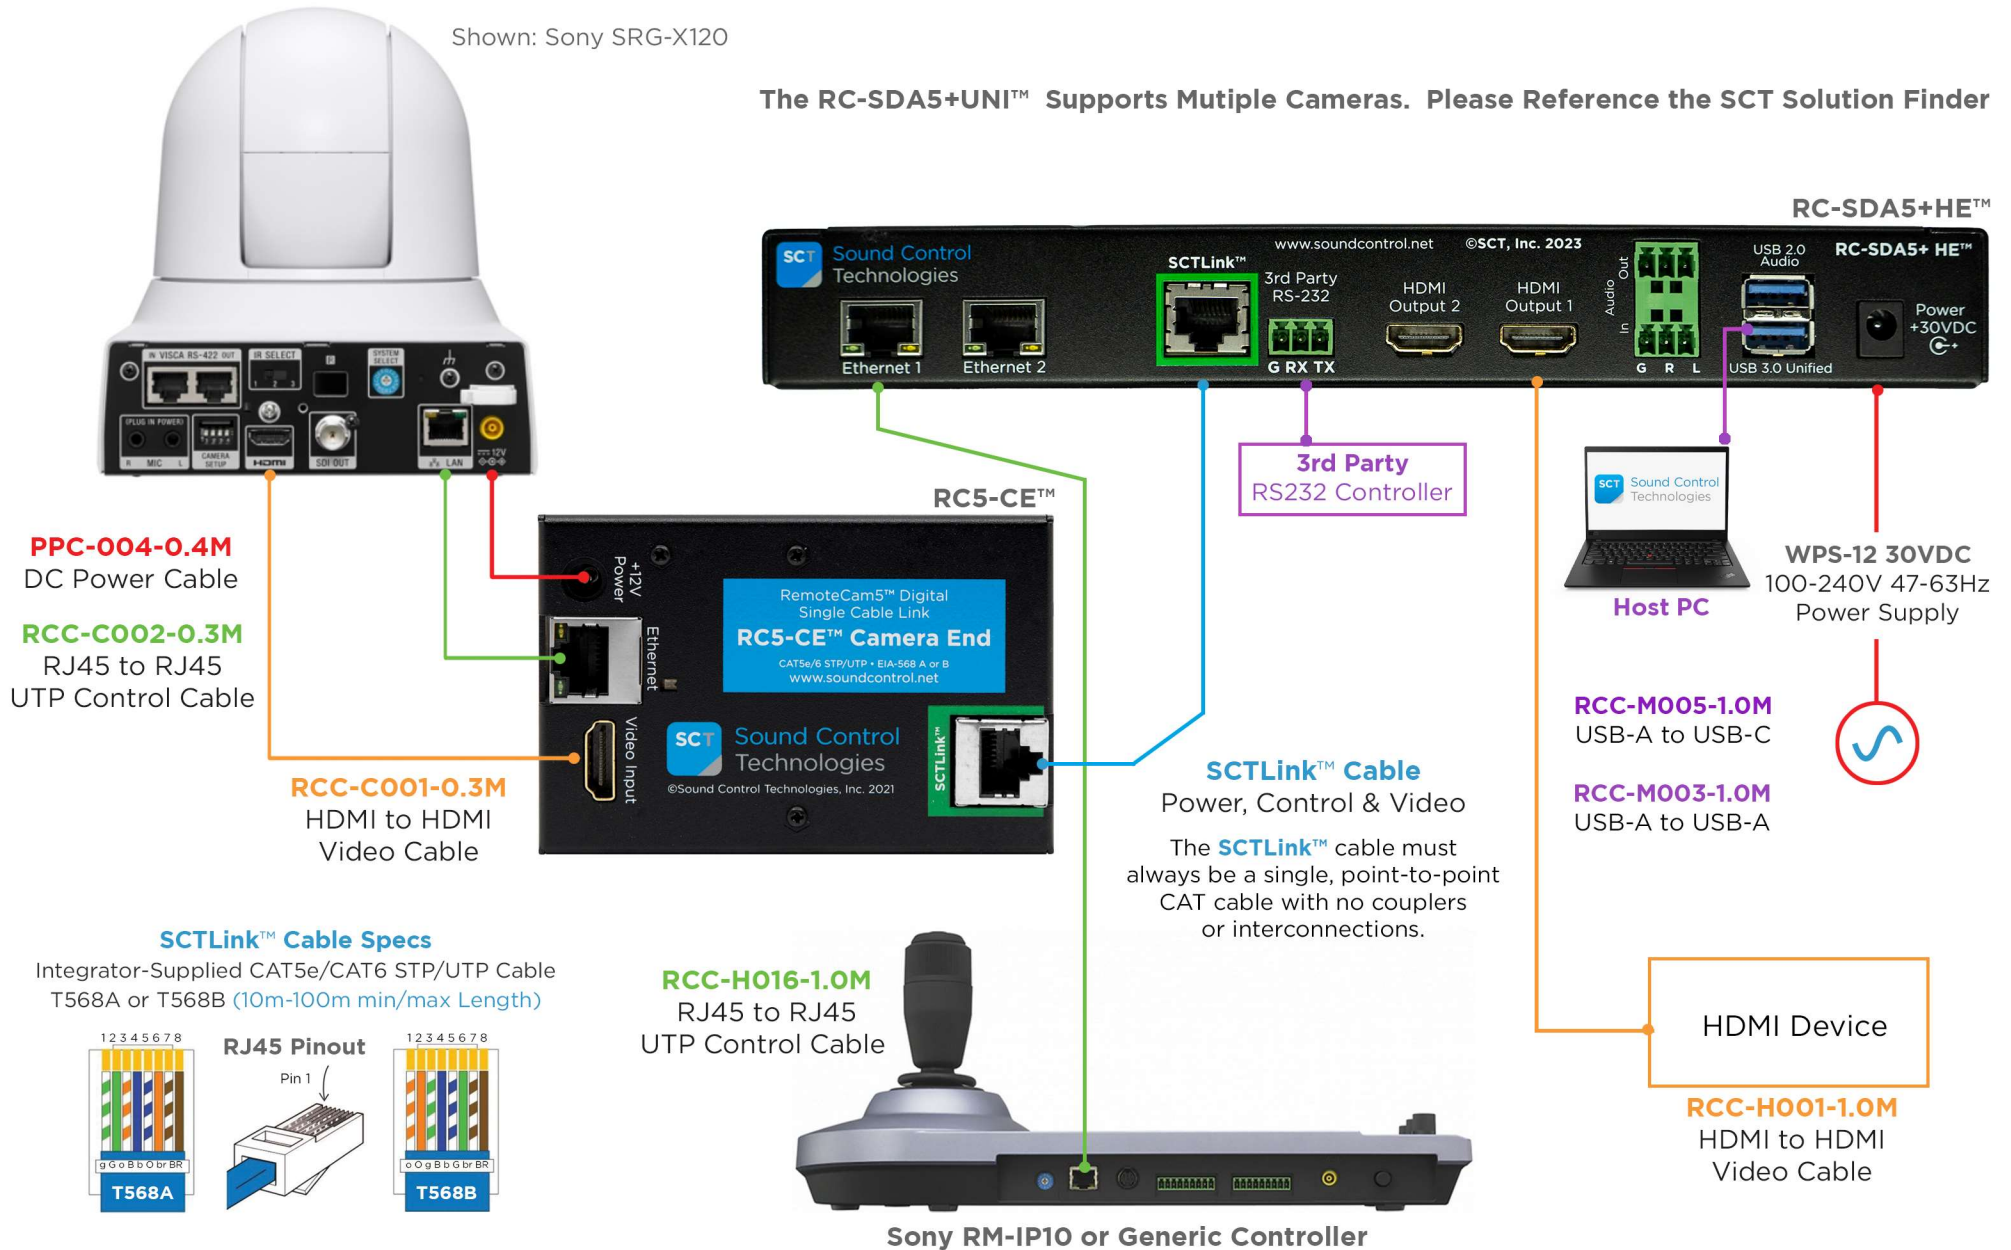

Shown: Sony SRG-X120

The RC-SDA5+UNI™ Supports Multiple Cameras. Please Reference the SCT Solution Finder

SCTLink™ Cable Specs

Integrator-Supplied CAT5e/CAT6 STP/UTP Cable
T568A or T568B (10m-100m min/max Length)

Module Dimensions

RC5-CE™: H: 0.93" (23mm) x W: 2.5" (63mm) x D: 3.741" (95mm)

RC-SDA5+HE™: H: 1.28" (33mm) x W: 9.47" (241m) x D: 4.88" (124mm)