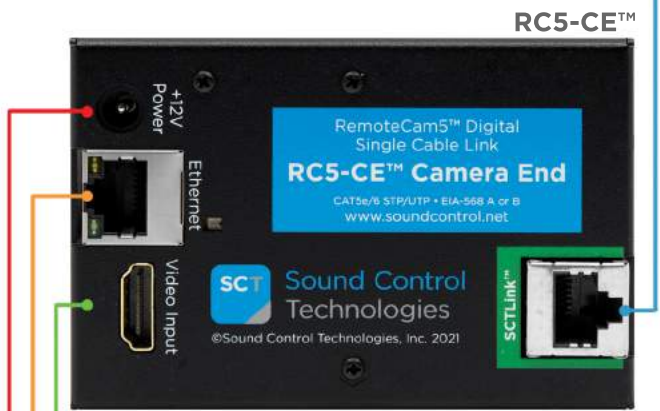

Poly G7500, RPG700, 500 & 300 Codecs

**RCC-H030-1.0M**  
HDCI to HDMI/9 Pin Cable

**3rd Party**  
HDMI Video Device

**HDMI Matrix Switcher**

**3rd Party**  
Ethernet Controller

**SCTLink™ Cable**

**SCTLink™ Cable**

**3rd Party**  
Ethernet Controlled Camera

**3rd Party**  
Ethernet Controlled Camera