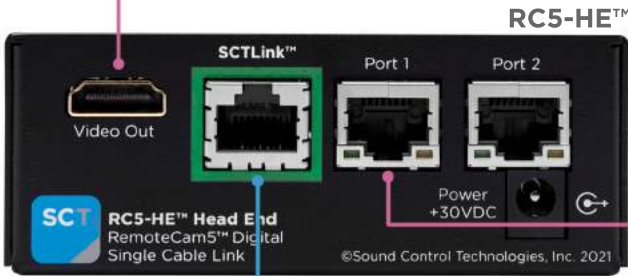

Poly G7500, RPG700, 500 & 300 Codecs

**RCC-H030-1.0M**  
HDCI to HDMI/9 Pin Cable

**3rd Party**  
HDMI Video Device

**HDMI Matrix Switcher**

**3rd Party**  
Ethernet Controller

**SCTLink™ Cable**

**SCTLink™ Cable**

**3rd Party**  
Ethernet Controlled Camera

**3rd Party**  
Ethernet Controlled Camera