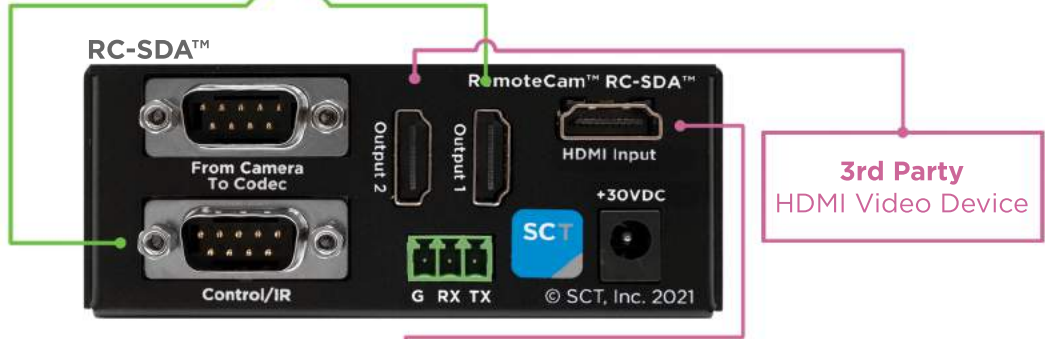

Poly G7500, RPG700, 500 & 300 Codecs

**RCC-H030-1.0M**  
HDCI to HDMI/9 Pin Cable

**3rd Party**  
HDMI Video Device

**HDMI Matrix Switcher**

**3rd Party**  
Ethernet Controller

**SCTLink™ Cable**

**SCTLink™ Cable**

**3rd Party**  
Ethernet Controlled Camera

**3rd Party**  
Ethernet Controlled Camera