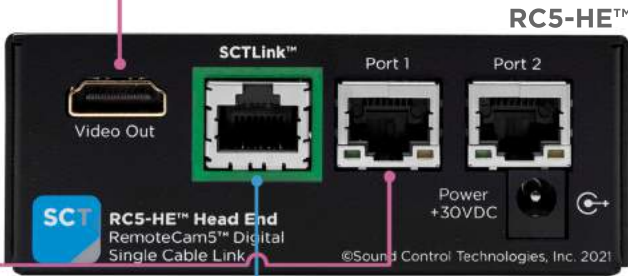

Poly G7500, RPG700, 500 & 300 Codecs

**RCC-H030-1.0M**  
HDCI to HDMI/9 Pin Cable

**3rd Party**  
HDMI Video Device

**HDMI Matrix Switcher**

**3rd Party**  
Ethernet Controller

**SCTLink™ Cable**

**SCTLink™ Cable**

**3rd Party**  
Ethernet Controlled Camera

**3rd Party**  
Ethernet Controlled Camera