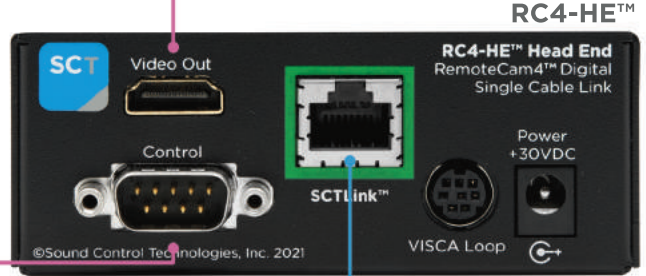

Poly G7500, RPG700, 500 & 300 Codecs

RCC-H030-1.0M
HDCI to HDMI/9 Pin Cable

3rd Party
HDMI Video Device

HDMI Matrix Switcher

3rd Party
RS232
Controller

SCTLink™ Cable

SCTLink™ Cable

RCC-C030-0.4M
Mini-HDCI Cable
to HDMI/RJ45

Poly EagleEye IV

RCC-C030-0.4M
Mini-HDCI Cable
to HDMI/RJ45

Poly EagleEye IV