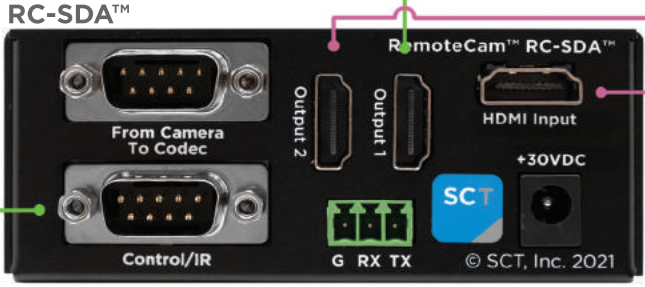

Poly G7500, RPG700, 500 & 300 Codecs

RCC-H030-1.0M
HDCI to HDMI/9 Pin Cable

3rd Party
HDMI Video Device

HDMI Matrix Switcher

3rd Party
RS232
Controller

SCTLink™ Cable

SCTLink™ Cable

RCC-C030-0.4M
Mini-HDCI Cable
to HDMI/RJ45

Poly EagleEye IV

RCC-C030-0.4M
Mini-HDCI Cable
to HDMI/RJ45

Poly EagleEye IV