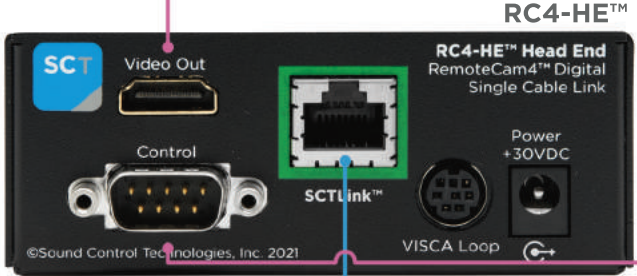

Poly G7500, RPG700, 500 & 300 Codecs

RCC-H030-1.0M
HDCI to HDMI/9 Pin Cable

3rd Party
HDMI Video Device

HDMI Matrix Switcher

3rd Party
RS232
Controller

SCTLink™ Cable

SCTLink™ Cable

RCC-C030-0.4M
Mini-HDCI Cable
to HDMI/RJ45

Poly EagleEye IV

RCC-C030-0.4M
Mini-HDCI Cable
to HDMI/RJ45

Poly EagleEye IV