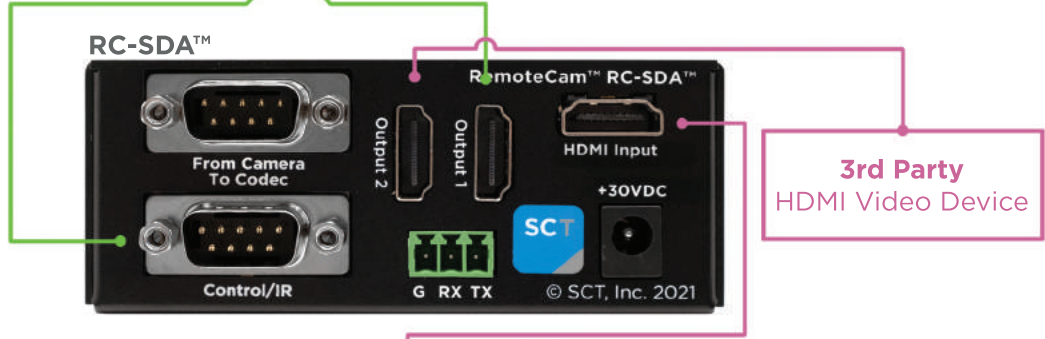

Poly G7500, RPG700, 500 & 300 Codecs

RCC-H030-1.0M
HDCI to HDMI/9 Pin Cable

3rd Party
HDMI Video Device

HDMI Matrix Switcher

3rd Party
RS232
Controller

SCTLink™ Cable

SCTLink™ Cable

RCC-C030-0.4M
Mini-HDCI Cable
to HDMI/RJ45

Poly EagleEye IV

RCC-C030-0.4M
Mini-HDCI Cable
to HDMI/RJ45

Poly EagleEye IV