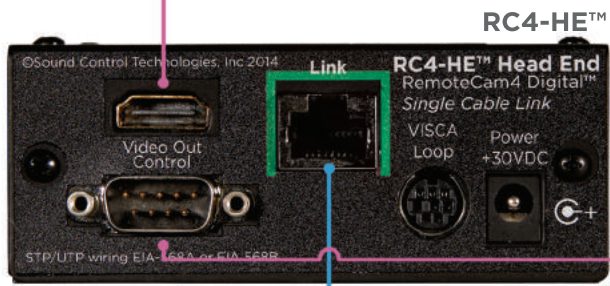

RCC-H030-1.0M
HDCI to HDMI/9 Pin Cable

Poly G7500 Codec: **RC-SDA™ Required**
Poly RPG300, 500 & 700: **RC-SDA™ Optional**

SCTLink™ Cable

SCTLink™ Cable

3rd Party RS232 Controller

RCC-C030-0.4M
Mini-HDCI Cable to HDMI/RJ45

RCC-C030-0.4M
Mini-HDCI Cable to HDMI/RJ45

Poly EagleEye IV

Poly EagleEye IV