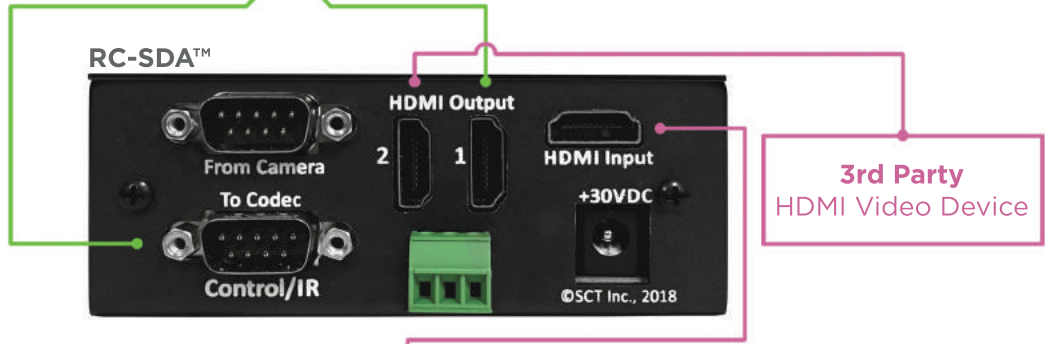

RCC-H030-1.0M
HDCI to HDMI/9 Pin Cable

Poly G7500 Codec: **RC-SDA™ Required**
Poly RPG300, 500 & 700: **RC-SDA™ Optional**

SCTLink™ Cable

SCTLink™ Cable

3rd Party RS232 Controller

RCC-C030-0.4M
Mini-HDCI Cable to HDMI/RJ45

RCC-C030-0.4M
Mini-HDCI Cable to HDMI/RJ45

Poly EagleEye IV

Poly EagleEye IV