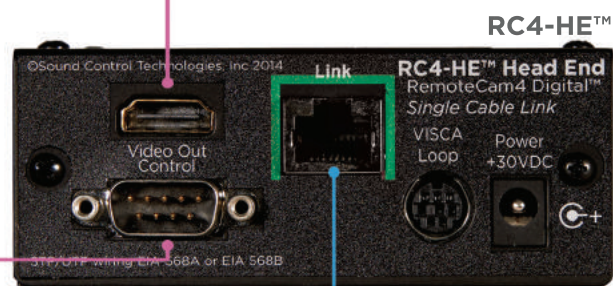

RCC-H030-1.0M
HDCI to HDMI/9 Pin Cable

Poly G7500 Codec: **RC-SDA™ Required**
Poly RPG300, 500 & 700: **RC-SDA™ Optional**

SCTLink™ Cable

SCTLink™ Cable

3rd Party RS232 Controller

RCC-C030-0.4M
Mini-HDCI Cable to HDMI/RJ45

RCC-C030-0.4M
Mini-HDCI Cable to HDMI/RJ45

Poly EagleEye IV

Poly EagleEye IV