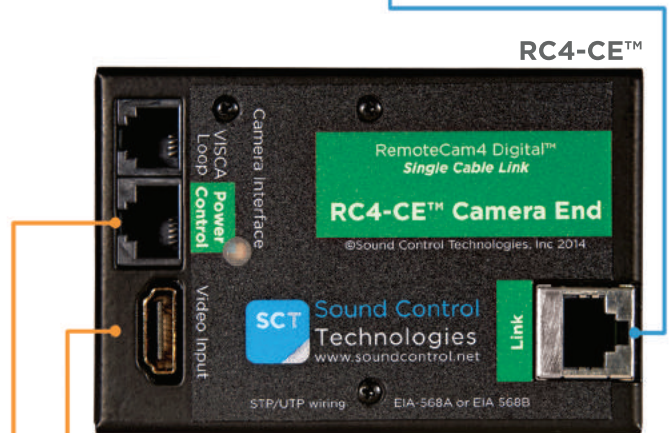

RCC-H030-1.0M
HDCI to HDMI/9 Pin Cable

Poly G7500 Codec: **RC-SDA™ Required**
Poly RPG300, 500 & 700: **RC-SDA™ Optional**

SCTLink™ Cable

SCTLink™ Cable

3rd Party RS232 Controller

RCC-C030-0.4M
Mini-HDCI Cable to HDMI/RJ45

RCC-C030-0.4M
Mini-HDCI Cable to HDMI/RJ45

Poly EagleEye IV

Poly EagleEye IV