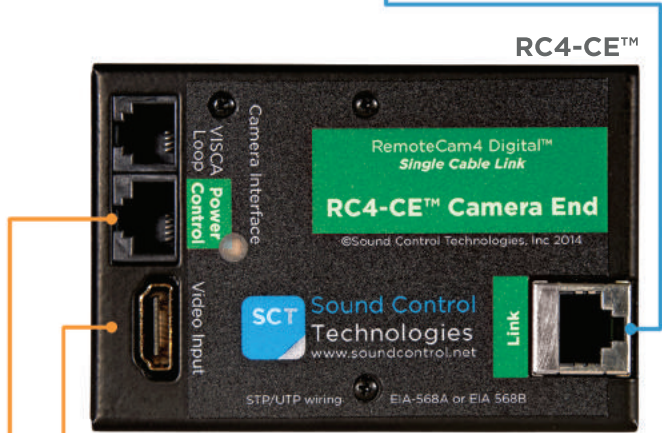

RCC-H030-1.0M
HDCI to HDMI/9 Pin Cable

Poly G7500 Codec: **RC-SDA™ Required**
Poly RPG300, 500 & 700: **RC-SDA™ Optional**

SCTLink™ Cable

SCTLink™ Cable

3rd Party RS232 Controller

RCC-C030-0.4M
Mini-HDCI Cable to HDMI/RJ45

RCC-C030-0.4M
Mini-HDCI Cable to HDMI/RJ45

Poly EagleEye IV

Poly EagleEye IV