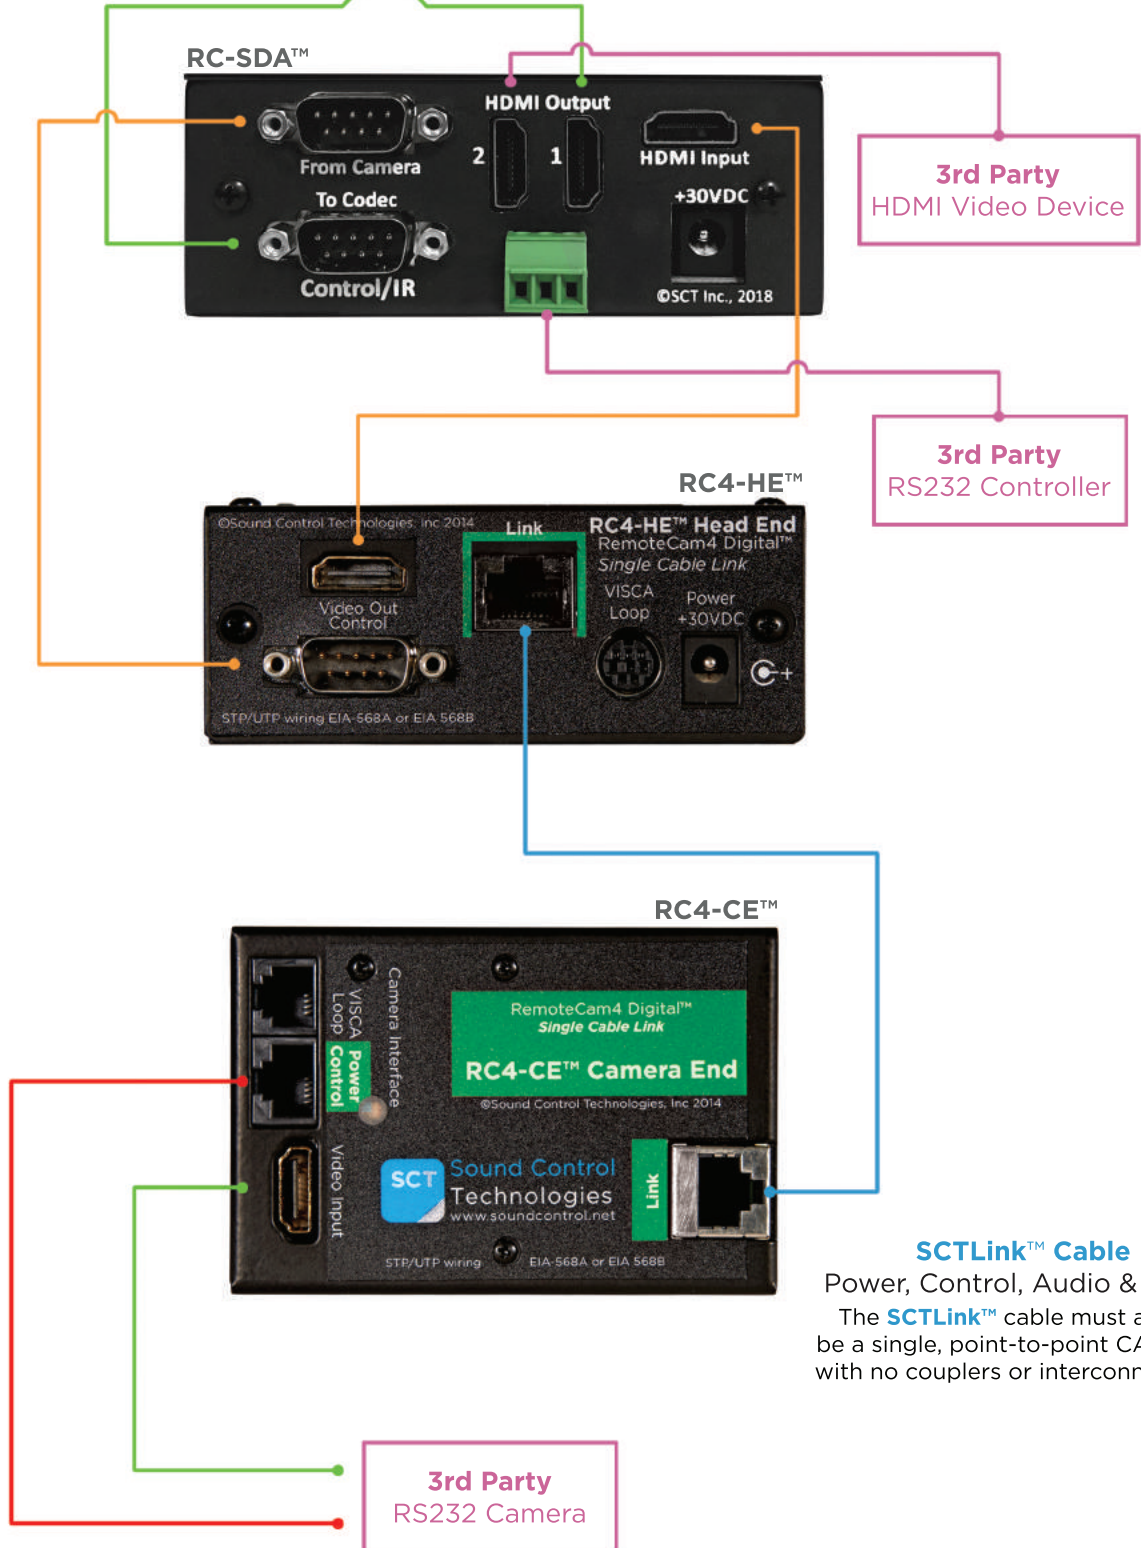

**RCC-H030-1.0M**  
HDCI to HDMI/9 Pin Cable

Poly G7500 Codec: **RC-SDA™ Required**  
Poly RPG300, 500 & 700: **RC-SDA™ Optional**

**SCTLINK™ Cable**  
Power, Control, Audio & Video  
The **SCTLINK™** cable must always be a single, point-to-point CAT cable with no couplers or interconnections.