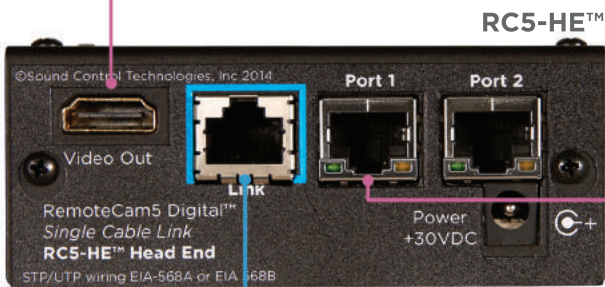

RCC-H030-1.0M
HDCI to HDMI/9 Pin Cable

Poly G7500 Codec: **RC-SDA™ Required**
Poly RPG300, 500 & 700: **RC-SDA™ Optional**

3rd Party
Ethernet Controlled
Camera

3rd Party
Ethernet Controlled
Camera