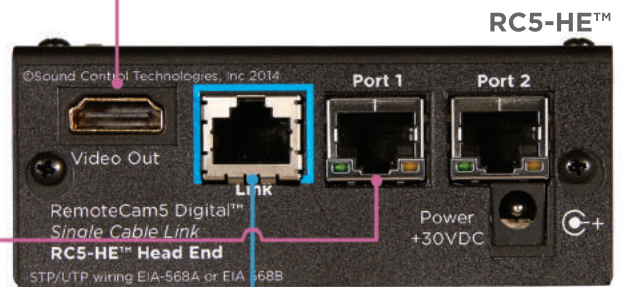

RCC-H030-1.0M
HDCI to HDMI/9 Pin Cable

Poly G7500 Codec: **RC-SDA™ Required**
Poly RPG300, 500 & 700: **RC-SDA™ Optional**

3rd Party
Ethernet Controlled
Camera

3rd Party
Ethernet Controlled
Camera