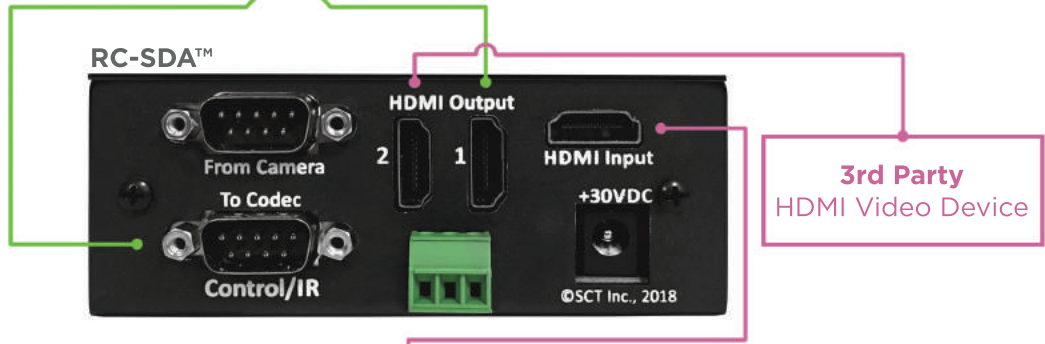

RCC-H030-1.0M
HDCI to HDMI/9 Pin Cable

Poly G7500 Codec: **RC-SDA™ Required**
Poly RPG300, 500 & 700: **RC-SDA™ Optional**

3rd Party
Ethernet Controlled
Camera

3rd Party
Ethernet Controlled
Camera