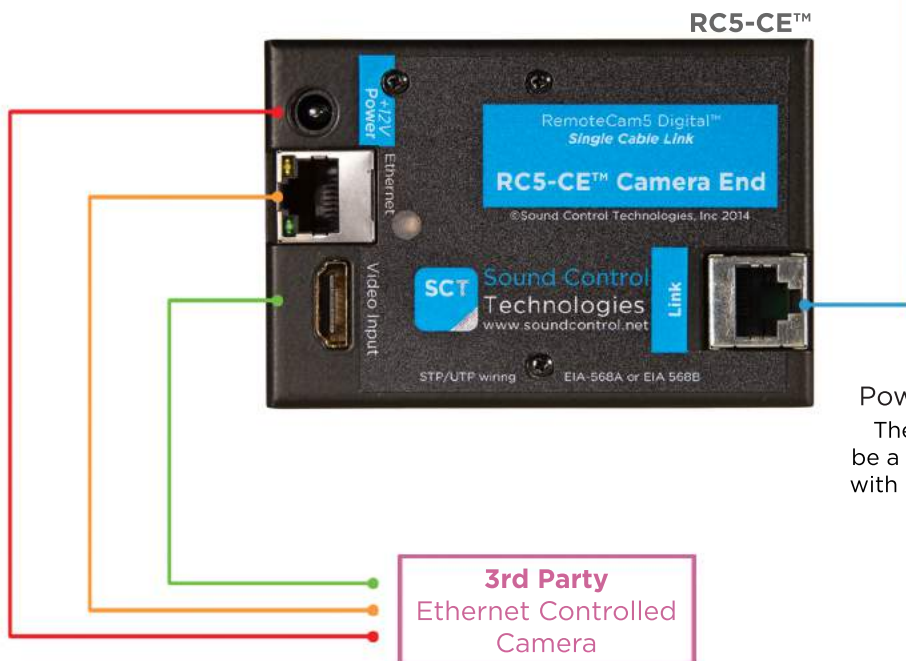

**RCC-H030-1.0M**  
HDCI to HDMI/9 Pin Cable

Poly G7500 Codec: **RC-SDA™ Required**  
Poly RPG300, 500 & 700: **RC-SDA™ Optional**

**SCTLink™ Cable**  
Power, Control, Audio & Video  
The **SCTLink™** cable must always be a single, point-to-point CAT cable with no couplers or interconnections.