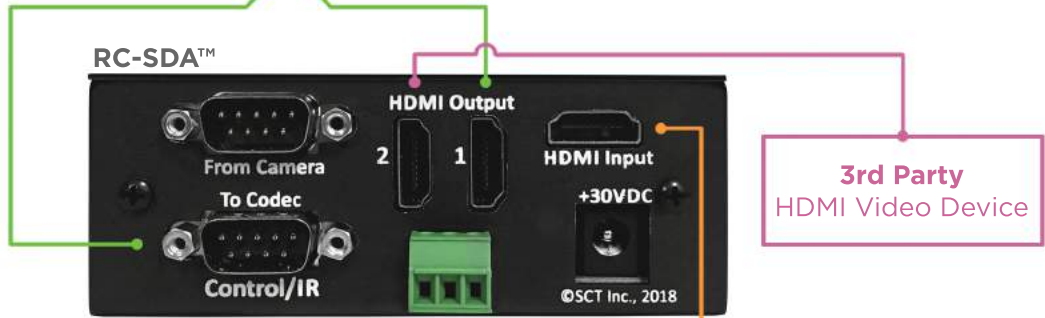

**RCC-H030-1.0M**  
HDCI to HDMI/9 Pin Cable

Poly G7500 Codec: **RC-SDA™ Required**  
Poly RPG300, 500 & 700: **RC-SDA™ Optional**

**SCTLink™ Cable**  
Power, Control, Audio & Video  
The **SCTLink™** cable must always be a single, point-to-point CAT cable with no couplers or interconnections.