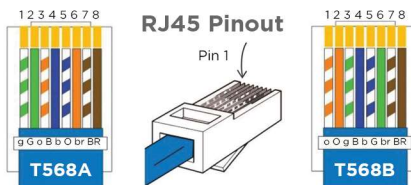

Cisco Webex PTZ 4K

**RCC-CO11-0.4M**  
HDMI to 270° R/A HDMI  
Video Cable

**RCC-CO37-0.3M**  
RJ45 to R/A RJ45  
UTP Control Cable

**PPC-O25-0.3M**  
DC Power Cable

RC5+CE™

**WPS-48 48VDC**  
100-240V 47-63Hz  
Power Supply

**SCTLink™ Cable**  
Power, Control & Video

The **SCTLink™** cable must always be a single, point-to-point CAT cable with no couplers or interconnections.

**RCC-H001-1.0M**  
HDMI to HDMI  
Video Cable

**RCC-M013-1.0M**  
3 Pin Phoenix  
to USB-A Cable

**SCTLink™ Cable Specs**

Integrator-Supplied CAT5e/CAT6 STP/UTP Cable  
T568A or T568B (10m-100m min/max Length)

**RCC-H016-1.0M**  
RJ45 to RJ45  
UTP Control Cable

Cisco SX80, Codec Plus, Codec Pro, Codec EQ, Room Bar & Room Bar Pro