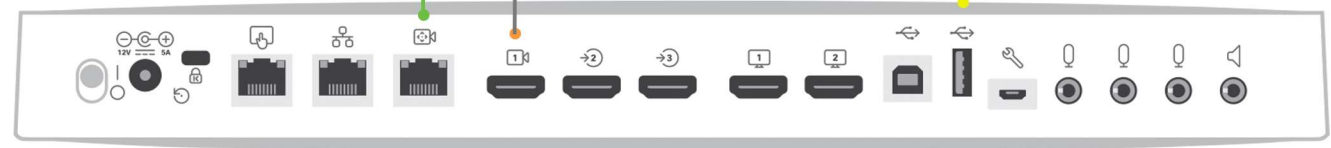

**SCTLink™ Cable**  
Power, Control & Video

The **SCTLink™** cable must always be a single, point-to-point CAT cable with no couplers or interconnections.

**RCC-H001-1.0M**  
HDMI to HDMI  
Video Cable

**RCC-M013-1.0M**  
3 Pin Phoenix  
to USB-A Cable

**SCTLink™ Cable Specs**

Integrator-Supplied CAT5e/CAT6 STP/UTP Cable  
T568A or T568B (10m-100m min/max Length)

**RCC-H016-1.0M**  
RJ45 to RJ45  
UTP Control Cable

Cisco SX80, Codec Plus, Codec Pro, Codec EQ, Room Bar & Room Bar Pro