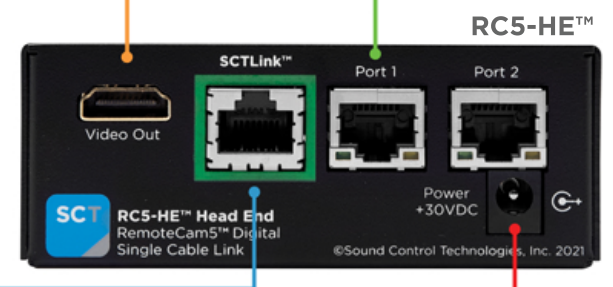

### Crestron 1Beyond IV-CAMPTZ-12 & IV-CAMPTZ-20

- RCC-C001-0.3M**  
HDMI to HDMI Video Cable
- RCC-C002-0.3M**  
RJ45 to RJ45 Control Cable
- PPC-022-0.3M**  
DC Power Cable

### **RCC-H001-1.0M** HDMI to HDMI Video Cable

### **RCC-H016-1.0M** RJ45 to RJ45 Control Cable

### **SCTLINK™ Cable** Power, Control & Video

The **SCTLINK™** cable must always be a single, point-to-point CAT cable with no couplers or interconnections.