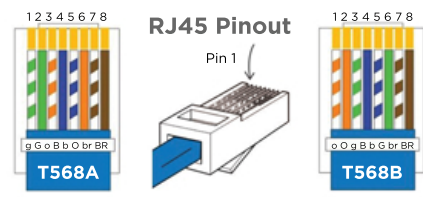

### **SCTLINK™ Cable** Power, Control & Video

The **SCTLINK™** cable must always be a single, point-to-point CAT cable with no couplers or interconnections.

### **SCTLINK™ Cable Specs**

Integrator-Supplied CAT5e/CAT6 STP/UTP Cable  
T568A or T568B (10m-100m min/max Length)

### Module Dimensions

**RC5-CE™:** H: 0.93" (23mm) x W: 2.5" (63mm) x D: 3.741" (95mm)  
**RC5-HE™:** H: 1.504" (38mm) x W: 3.813" (96mm) x D: 3.617" (91mm)