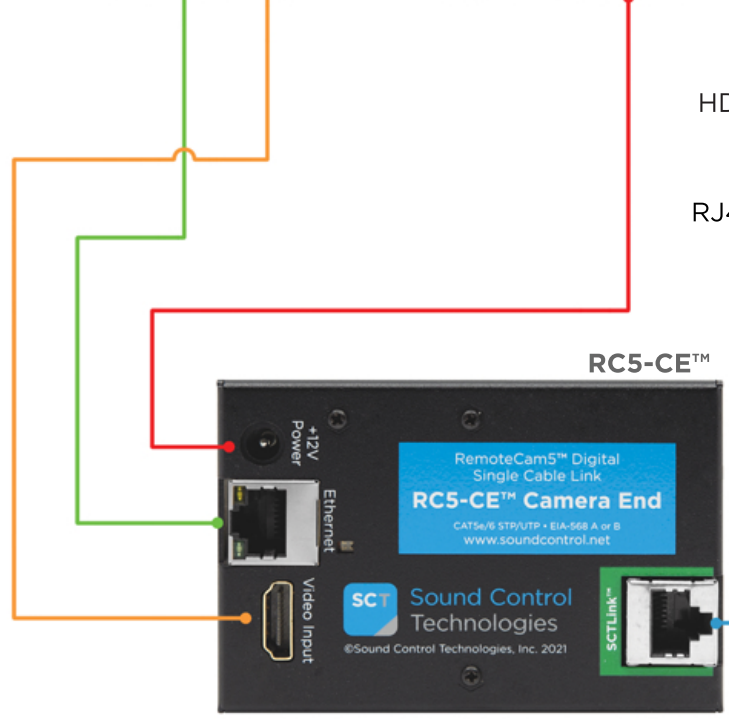

### Crestron 1Beyond IV-CAMPTZ-12 & IV-CAMPTZ-20

- RCC-C001-0.3M**  
HDMI to HDMI Video Cable
- RCC-C002-0.3M**  
RJ45 to RJ45 Control Cable
- PPC-022-0.3M**  
DC Power Cable

### **RCC-H001-1.0M** HDMI to HDMI Video Cable

### **RCC-H016-1.0M** RJ45 to RJ45 Control Cable

### **SCTLINK™ Cable** Power, Control & Video

The **SCTLINK™** cable must always be a single, point-to-point CAT cable with no couplers or interconnections.