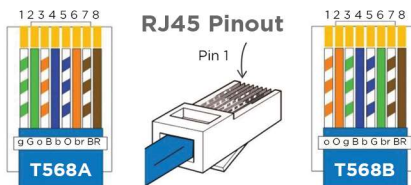

Cisco Webex PTZ 4K

**RCC-C011-0.4M**  
HDMI to 270° R/A HDMI  
Video Cable

**RCC-C037-0.3M**  
RJ45 to R/A RJ45  
UTP Control Cable

**PPC-025-0.3M**  
DC Power Cable

RC5-CE™

RC5-HE™

**SCTLink™ Cable**  
Power, Control & Video  
The **SCTLink™** cable must always be a single, point-to-point CAT cable with no couplers or interconnections.

**WPS-12 30VDC**  
100-240V 47-63Hz  
Power Supply

**SCTLink™ Cable Specs**

Integrator-Supplied CAT5e/CAT6 STP/UTP Cable  
T568A or T568B (10m-100m min/max Length)

**RCC-H016-1.0M**  
RJ45 to RJ45  
UTP Control Cable

**RCC-H001-1.0M**  
HDMI to HDMI  
Video Cable

**Module Dimensions**

RC5-CE™: H: 0.93" (23mm) x W: 2.5" (63mm) x D: 3.741" (95mm)

RC5-HE™: H: 1.504" (38mm) x W: 3.813" (96mm) x D: 3.617" (91mm)

Cisco SX80, Codec Plus, Codec Pro, Codec EQ, Room Bar & Room Bar Pro