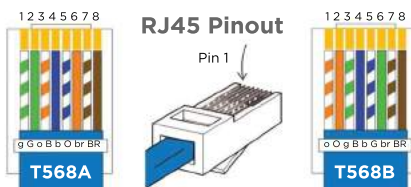

Cisco Webex PTZ 4K

RCC-C001-0.3M
HDMI to HDMI Video Cable

RCC-C002-0.3M
RJ45 to RJ45 UTP Control Cable

PPC-003-0.3M
DC Power Cable

RC5-CE™

RC5-HE™

SCTLink™ Cable
Power, Control & Video
The **SCTLink™** cable must always be a single, point-to-point CAT cable with no couplers or interconnections.

WPS-12 30VDC
100-240V 47-63Hz
Power Supply

SCTLink™ Cable Specs

Integrator-Supplied CAT5e/CAT6 STP/UTP Cable
T568A or T568B (10m-100m min/max Length)

RCC-H016-1.0M
RJ45 to RJ45
UTP Control Cable

RCC-H001-1.0M
HDMI to HDMI
Video Cable

Module Dimensions

RC5-CE™: H: 0.93" (23mm) x W: 2.5" (63mm) x D: 3.741" (95mm)

RC5-HE™: H: 1.504" (38mm) x W: 3.813" (96mm) x D: 3.617" (91mm)

Cisco Codec Plus, Codec Pro & SX80 Codecs