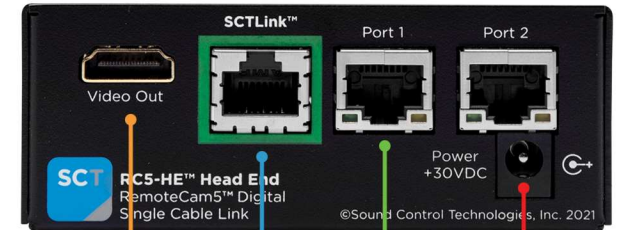

Cisco Webex PTZ 4K

**RCC-C011-0.4M**  
HDMI to 270° R/A HDMI  
Video Cable

**RCC-C037-0.3M**  
RJ45 to R/A RJ45  
UTP Control Cable

**PPC-025-0.3M**  
DC Power Cable

RC5-CE™

RC5-HE™

**SCTLink™ Cable**  
Power, Control & Video  
The **SCTLink™** cable must always be a single, point-to-point CAT cable with no couplers or interconnections.

**WPS-12 30VDC**  
100-240V 47-63Hz  
Power Supply

**SCTLink™ Cable Specs**

Integrator-Supplied CAT5e/CAT6 STP/UTP Cable  
T568A or T568B (10m-100m min/max Length)

**RCC-H016-1.0M**  
RJ45 to RJ45  
UTP Control Cable

**RCC-H001-1.0M**  
HDMI to HDMI  
Video Cable

**Module Dimensions**

RC5-CE™: H: 0.93" (23mm) x W: 2.5" (63mm) x D: 3.741" (95mm)

RC5-HE™: H: 1.504" (38mm) x W: 3.813" (96mm) x D: 3.617" (91mm)

Cisco SX80, Codec Plus, Codec Pro, Codec EQ, Room Bar & Room Bar Pro