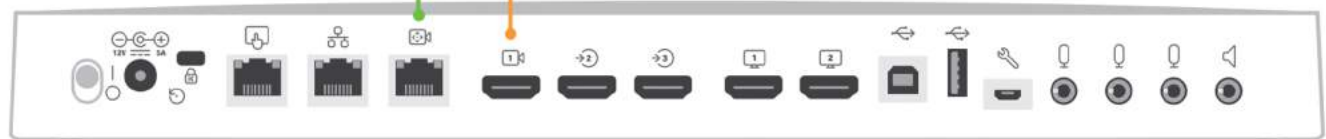

Cisco Webex PTZ 4K

RCC-C001-0.3M
HDMI to HDMI Video Cable

RCC-C002-0.3M
RJ45 to RJ45 UTP Control Cable

PPC-003-0.3M
DC Power Cable

RC5-CE™

RC5-HE™

SCTLink™ Cable
Power, Control & Video
The **SCTLink™** cable must always be a single, point-to-point CAT cable with no couplers or interconnections.

WPS-12 30VDC
100-240V 47-63Hz
Power Supply

SCTLink™ Cable Specs

Integrator-Supplied CAT5e/CAT6 STP/UTP Cable
T568A or T568B (10m-100m min/max Length)

RCC-H016-1.0M
RJ45 to RJ45
UTP Control Cable

RCC-H001-1.0M
HDMI to HDMI
Video Cable

Module Dimensions

RC5-CE™: H: 0.93" (23mm) x W: 2.5" (63mm) x D: 3.741" (95mm)

RC5-HE™: H: 1.504" (38mm) x W: 3.813" (96mm) x D: 3.617" (91mm)

Cisco Codec Plus, Codec Pro & SX80 Codecs