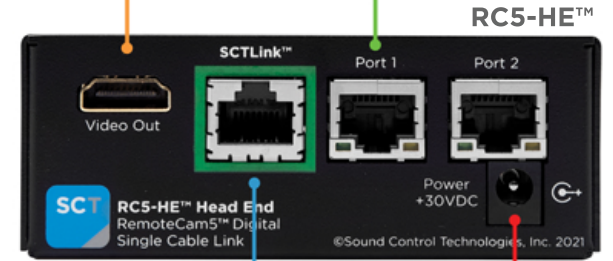

HuddleCamHD SimpliTrack Lite

RCC-C001-0.3M

HDMI to HDMI Video Cable

RCC-C016-1.0M

RJ45 to RJ45 Control Cable

PPC-022-0.3M

DC Power Cable

RCC-H001-1.0M
HDMI to HDMI Video Cable

RCC-C002-0.3M
RJ45 to RJ45 Control Cable

SCTLink™ Cable
Power, Control & Video

The **SCTLink™** cable must always be a single, point-to-point CAT cable with no couplers or interconnections.

WPS-12 30VDC
100-240V 47-63Hz
Power Supply

SCTLink™ Cable Specs

Integrator-Supplied CAT5e/CAT6 STP/UTP Cable
T568A or T568B (10m-100m min/max Length)

Module Dimensions

RC5-CE™: H: 0.93" (23mm) x W: 2.5" (63mm) x D: 3.741" (95mm)

RC5-HE™: H: 1.504" (38mm) x W: 3.813" (96mm) x D: 3.617" (91mm)