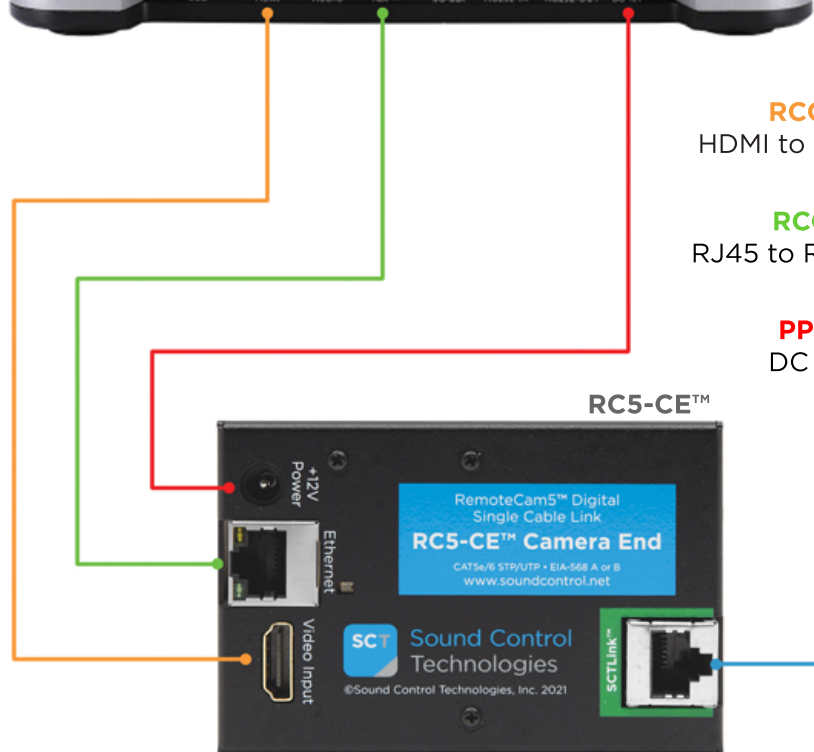

HuddleCamHD SimpliTrack Lite

RCC-C001-0.3M

HDMI to HDMI Video Cable

RCC-C016-1.0M

RJ45 to RJ45 Control Cable

PPC-022-0.3M

DC Power Cable

RCC-H001-1.0M
HDMI to HDMI Video Cable

RCC-C002-0.3M
RJ45 to RJ45 Control Cable

SCTLink™ Cable
Power, Control & Video

The **SCTLink™** cable must always be a single, point-to-point CAT cable with no couplers or interconnections.

WPS-12 30VDC
100-240V 47-63Hz
Power Supply

SCTLink™ Cable Specs

Integrator-Supplied CAT5e/CAT6 STP/UTP Cable
T568A or T568B (10m-100m min/max Length)

Module Dimensions

RC5-CE™: H: 0.93" (23mm) x W: 2.5" (63mm) x D: 3.741" (95mm)

RC5-HE™: H: 1.504" (38mm) x W: 3.813" (96mm) x D: 3.617" (91mm)