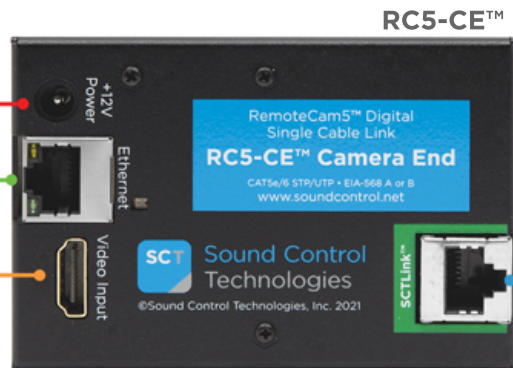

HuddleCamHD SimpliTrack Lite

RCC-C001-0.3M

HDMI to HDMI Video Cable

RCC-C016-1.0M

RJ45 to RJ45 Control Cable

PPC-022-0.3M

DC Power Cable

RCC-H001-1.0M
HDMI to HDMI Video Cable

RCC-C002-0.3M
RJ45 to RJ45 Control Cable

SCTLink™ Cable
Power, Control & Video

The **SCTLink™** cable must always be a single, point-to-point CAT cable with no couplers or interconnections.

WPS-12 30VDC
100-240V 47-63Hz
Power Supply

SCTLink™ Cable Specs

Integrator-Supplied CAT5e/CAT6 STP/UTP Cable
T568A or T568B (10m-100m min/max Length)

Module Dimensions

RC5-CE™: H: 0.93" (23mm) x W: 2.5" (63mm) x D: 3.741" (95mm)

RC5-HE™: H: 1.504" (38mm) x W: 3.813" (96mm) x D: 3.617" (91mm)