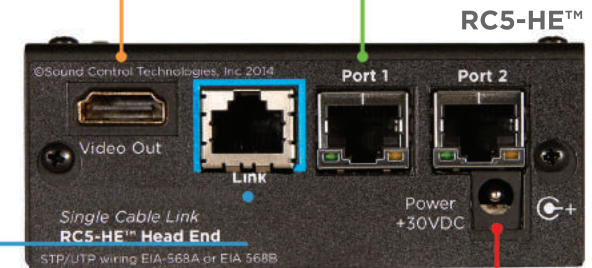

The **RC5-URM™** supports multiple camera models:

- ClearOne Unite 200
- Lumens VC-TR1
- Minrray UV570
- VHD VX110
- VHD VX710N
- VHD VX701L
- VHD VX120

Shown: **ClearOne Unite 200**

**RCC-C001-0.3M**  
HDMI to HDMI Video Cable

**RCC-C002-0.4M**  
RJ45 to RJ45 UTP Control Cable

**PPC-004-0.4M**  
DC Power Cable

**SCTLink™ Cable**  
Power, Control & Video

The **SCTLink™** cable must always be a single, point-to-point CAT cable with no couplers or interconnections.

**RCC-H001-1.0M**  
HDMI to HDMI Video Cable

**RCC-H016-1.0M**  
RJ45 to RJ45 UTP Control Cable

**SCTLink™ Cable Specs**

Integrator-Supplied CAT5e/CAT6 STP/UTP Cable  
T568A or T568B (10m-100m min/max Length)

**WPS-12 30VDC**  
100-240V 47-63Hz  
Power Supply

**Module Dimensions**

**RC5-CE™:** H: 0.93" (23mm) x W: 2.5" (63mm) x D: 3.741" (95mm)

**RC5-HE™:** H: 1.504" (38mm) x W: 3.813" (96mm) x D: 3.617" (91mm)