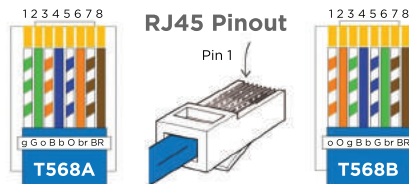

**RCC-C002-0.4M**  
RJ45 to RJ45 UTP Control Cable

**PPC-004-0.4M**  
DC Power Cable

**SCTLink™ Cable**  
Power, Control & Video

The **SCTLink™** cable must always be a single, point-to-point CAT cable with no couplers or interconnections.

**RCC-H001-1.0M**  
HDMI to HDMI Video Cable

**RCC-H016-1.0M**  
RJ45 to RJ45 UTP Control Cable

**SCTLink™ Cable Specs**

Integrator-Supplied CAT5e/CAT6 STP/UTP Cable  
T568A or T568B (10m-100m min/max Length)

**WPS-12 30VDC**  
100-240V 47-63Hz  
Power Supply

**Module Dimensions**

**RC5-CE™:** H: 0.93" (23mm) x W: 2.5" (63mm) x D: 3.741" (95mm)

**RC5-HE™:** H: 1.504" (38mm) x W: 3.813" (96mm) x D: 3.617" (91mm)