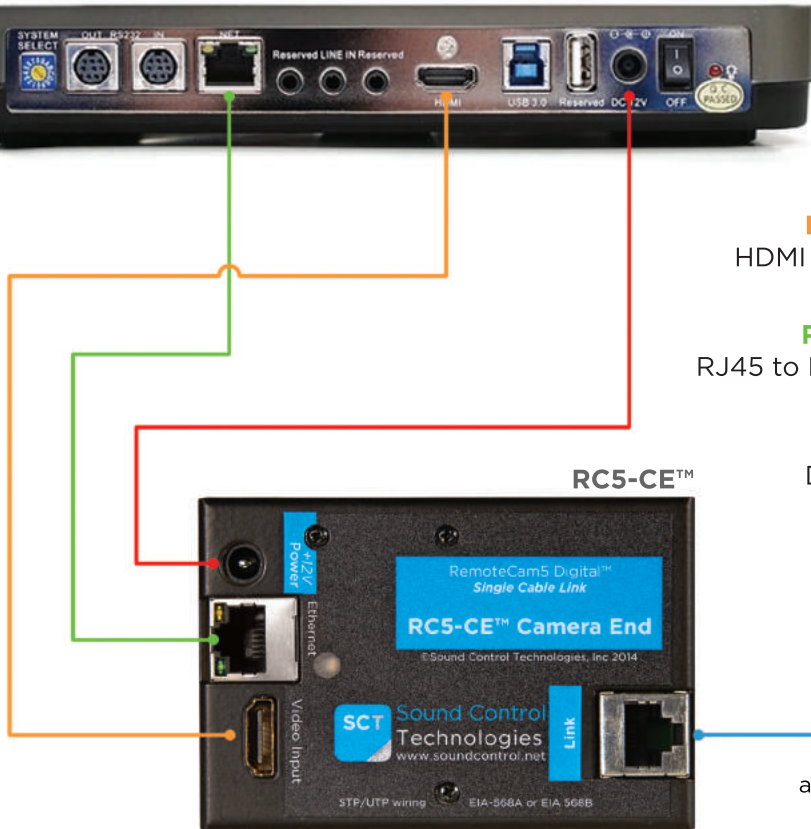

The **RC5-URM™** supports multiple camera models:

- ClearOne Unite 200
- Lumens VC-TR1
- Minrray UV570
- VHD VX110
- VHD VX710N
- VHD VX701L
- VHD VX120

Shown: **ClearOne Unite 200**

**RCC-C001-0.3M**  
HDMI to HDMI Video Cable

**RCC-C002-0.4M**  
RJ45 to RJ45 UTP Control Cable

**PPC-004-0.4M**  
DC Power Cable

**SCTLink™ Cable**  
Power, Control & Video

The **SCTLink™** cable must always be a single, point-to-point CAT cable with no couplers or interconnections.

**RCC-H001-1.0M**  
HDMI to HDMI Video Cable

**RCC-H016-1.0M**  
RJ45 to RJ45 UTP Control Cable

**SCTLink™ Cable Specs**

Integrator-Supplied CAT5e/CAT6 STP/UTP Cable  
T568A or T568B (10m-100m min/max Length)

**WPS-12 30VDC**  
100-240V 47-63Hz  
Power Supply

**Module Dimensions**

**RC5-CE™:** H: 0.93" (23mm) x W: 2.5" (63mm) x D: 3.741" (95mm)

**RC5-HE™:** H: 1.504" (38mm) x W: 3.813" (96mm) x D: 3.617" (91mm)