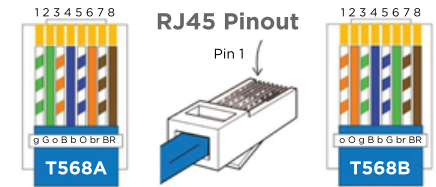

1Beyond Hawk

Important: Due to the power demands of 1Beyond's Hawk camera, it is best practice to utilize SCT's provided **RC-RKM™** rack shelf to facilitate ventilation.

UTP Cable
Integrator-Supplied

TRS Audio Cable
Integrator-Supplied

SCTLink™ Cable Specs

Integrator-Supplied CAT5e/CAT6 STP/UTP Cable
T568A or T568B (10m-100m min/max Length)

RCC-C001-0.3M
HDMI Cable

RCC-C005-0.3M
RJ45 Y Cable
to 8 Pin Din
to Power

SCTLink™ Cable

Power, Control, Audio & Video
The **SCTLink™** cable must always be a single, point-to-point CAT cable with no couplers or interconnections.

RC7-CE™

WPS-48 48VDC
100-240V~47-63Hz
Power Supply

RC7-HE™

TRS Audio Cable
Integrator-Supplied

3rd Party Control + Video Device

RCC-H001-1.0M
HDMI Cable

RS232 Control Cable
Integrator-Supplied

3rd Party Device

Module Dimensions

RC7-CE™: H: 1.6" (40mm) x W: 6.48" (164mm) x D: 4.55" (115mm)

RC7-HE™: H: 1.6" (40mm) x W: 8.65" (219mm) x D: 4.55" (115mm)