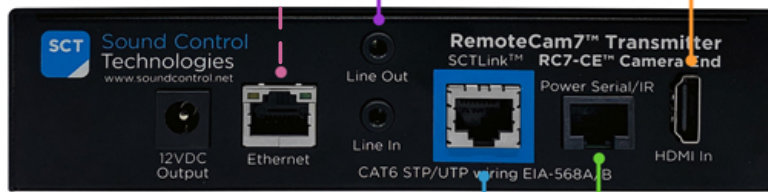

SCTLink™ Cable Specs

Integrator-Supplied CAT5e/CAT6 STP/UTP Cable
T568A or T568B (10m-100m min/max Length)

RCC-C001-0.3M
HDMI Cable

RCC-C005-0.3M
RJ45 Y Cable
to 8 Pin Din
to Power

SCTLink™ Cable

Power, Control, Audio & Video
The **SCTLink™** cable must always be a single, point-to-point CAT cable with no couplers or interconnections.

RC7-CE™

WPS-48 48VDC
100-240V~47-63Hz
Power Supply

RC7-HE™

TRS Audio Cable
Integrator-Supplied

3rd Party Control + Video Device

RCC-H001-1.0M
HDMI Cable

RS232 Control Cable
Integrator-Supplied

3rd Party Device