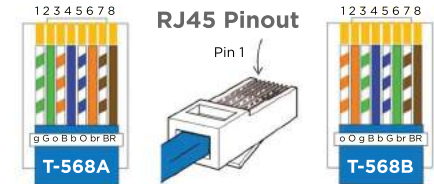

Panasonic AW-UE150 Camera
The RC7-P15™ supports resolutions up to 1080p60/4K30

RCC-C001-0.3M
HDMI Cable

RCC-C002-0.3M
UTP Cable

PPC-021-0.3M
Power Cable

SCTLink™ Cable Specs
Integrator-Supplied CAT6 STP/UTP Cable
EIA568A or EIA568B (10m-100m min/max Length)

Important: Due to the power demands of Panasonic's AW-UE150, it is best practice to utilize SCT's provided **RC-RKM™** rack shelf to facilitate ventilation.

SCTLink™ Cable

Power, Control & Video
The **SCTLink™** cable must always be a single, point-to-point CAT cable with no couplers or interconnections.

WPS-48 48VDC
100-240V~47-63Hz
Power Supply

RCC-H016-1.0M
UTP Cable

RCC-H001-1.0M
HDMI Cable
(HDMI to DVI Adaptor not included)

Panasonic AW-HS50 or Generic Controller

Module Dimensions

RC7-CE™: 1.625"H x 6.625"W x 4.625"D

RC7-HE™: 1.625"H x 8.875"W x 4.625"D