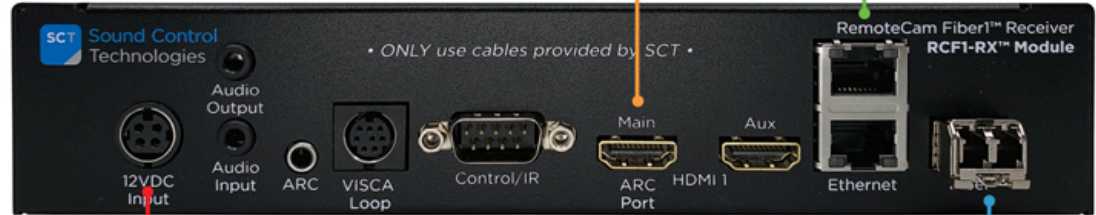

### Cisco Webex PTZ 4K

**RCC-C001-0.3M**  
HDMI to HDMI Cable

**RCC-C002-0.3M**  
RJ45 to RJ45  
UTP Cable

**PPC-018-0.4M**  
4 Pin Mini Din to  
5.5x2.5mm Barrel Cable

### RCF1-CE™

**WPS-19-12V8A**  
100-240V 47-63Hz  
Power Supply

### Cisco SX80, Codec Plus & Codec Pro

**RCC-H001-1.0M**  
HDMI to HDMI Cable

**RCC-H016-1.0M**  
RJ45 to RJ45 UTP Cable

**Cisco Touch10**  
Ethernet/POE  
\*Cisco Provided\*

### RCF1-HE™

**WPS-19-12V8A**  
100-240V 47-63Hz  
Power Supply

**Fiber Optic Cable**  
Control & Video