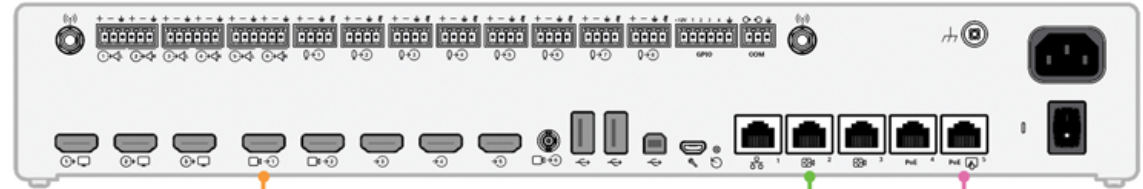

### Cisco Webex PTZ 4K

**RCC-C001-0.3M**  
HDMI to HDMI Cable

**RCC-C002-0.3M**  
RJ45 to RJ45  
UTP Cable

**PPC-018-0.4M**  
4 Pin Mini Din to  
5.5x2.5mm Barrel Cable

### RCF1-CE™

**WPS-19-12V8A**  
100-240V 47-63Hz  
Power Supply

### Cisco SX80, Codec Plus & Codec Pro

**RCC-H001-1.0M**  
HDMI to HDMI Cable

**RCC-H016-1.0M**  
RJ45 to RJ45 UTP Cable

**Cisco Touch10**  
Ethernet/POE  
\*Cisco Provided\*

#### Module Dimensions

**RCF1-CE™ Transmitter:** 8.25" W x 1.25"H x 4.25"D

**RCF1-HE™ Receiver:** 8.25"W x 1.75"H x 4.25"D

**Provided SFP:** 10Gtek - 10 Gigabit SFP+ LC Multi-Mode Transceiver (850nm, DDM, 300m)  
**Recommended Fiber Type:** OM3 LC LC Fiber Patch Cable, 10Gb Duplex 50/125 LC to LC Multimode