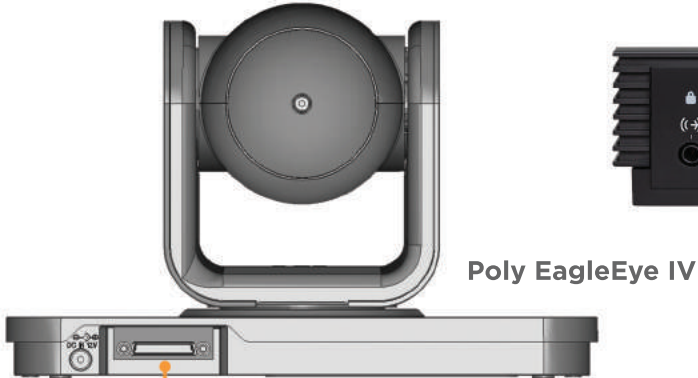

Poly RPG300, RPG500, RPG700 & RPG7500

Poly EagleEye IV

RCC-H030-1.0M
HDCI to HDMI/DB9 Cable

RCC-C030-0.4M
HDMI/RJ45 to
Mini-HDCI Cable

RCF1-HE™

WPS-19-12V8A
100-240V 47-63Hz
Power Supply

RCF1-CE™

WPS-19-12V8A
100-240V 47-63Hz
Power Supply

Fiber Optic Cable
Control & Video

Provided SFP: 10Gtek - 10 Gigabit SFP+ LC Multi-Mode Transceiver (850nm, DDM, 300m)
Recommended Fiber Type: OM3 LC LC Fiber Patch Cable, 10Gb Duplex 50/125 LC to LC Multimode

Module Dimensions

RCF1-CE™ Transmitter: 8.25" W x 1.25"H x 4.25"D

RCF1-HE™ Receiver: 8.25"W x 1.75"H x 4.25"D