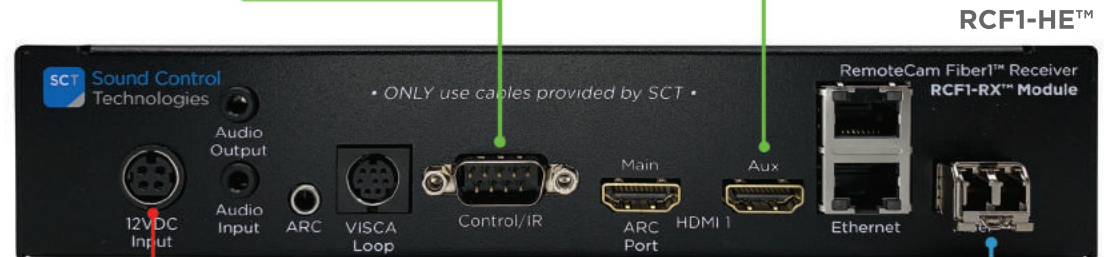

Poly RPG300, RPG500, RPG700 & RPG7500

Poly EagleEye IV

RCC-H030-1.0M
HDCI to HDMI/DB9 Cable

RCC-C030-0.4M
HDMI/RJ45 to
Mini-HDCI Cable

RCF1-HE™

WPS-19-12V8A
100-240V 47-63Hz
Power Supply

RCF1-CE™

WPS-19-12V8A
100-240V 47-63Hz
Power Supply

Fiber Optic Cable
Control & Video

Provided SFP: 10Gtek - 10 Gigabit SFP+ LC Multi-Mode Transceiver (850nm, DDM, 300m)
Recommended Fiber Type: OM3 LC LC Fiber Patch Cable, 10Gb Duplex 50/125 LC to LC Multimode

Module Dimensions

RCF1-CE™ Transmitter: 8.25" W x 1.25"H x 4.25"D

RCF1-HE™ Receiver: 8.25"W x 1.75"H x 4.25"D