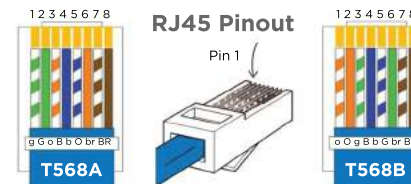

**AVer TR311HN, AVer TR313, AVer TR331 & VHD M1000**

**RCC-M004-1.0M**  
USB-B (RCU2-HE™) to USB-A

**Laptop**

**RCC-M005-0.3M**  
USB-A (RCU2-CE™) to USB-C

**PPC-023-0.3M**  
RJ11 (RCU2-CE™) to EIAJ-4 Barrel Connector

**SCTLink™ Cable**  
Power, Control & Video  
The **SCTLink™** cable must always be a single, point-to-point CAT cable with no couplers or interconnections.

**WPS-12 30VDC**  
100-240V 47-63Hz  
Power Supply

**SCTLink™ Cable Specs**  
Integrator-Supplied CAT5e/CAT6 STP/UTP Cable  
T568A or T568B (100m Max Length)

### Module Dimensions

**RCU2-CE™:** H: 0.789" (20mm) x W: 2.264" (57mm) x D: 3.725" (94mm)

**RCU2-HE™:** H: 1.448" (36mm) x W: 3.814" (96mm) x D: 3.578" (90mm)