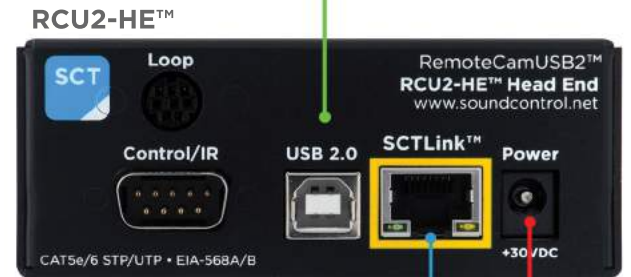

**AVer TR311HN, AVer TR313, AVer TR331 & VHD M1000**

**RCC-M004-1.0M**  
USB-B (RCU2-HE™) to USB-A

**Laptop**

**RCC-M005-0.3M**  
USB-A (RCU2-CE™) to USB-C

**PPC-023-0.3M**  
RJ11 (RCU2-CE™) to EIAJ-4 Barrel Connector

**SCTLink™ Cable**  
Power, Control & Video  
The **SCTLink™** cable must always be a single, point-to-point CAT cable with no couplers or interconnections.

**WPS-12 30VDC**  
100-240V 47-63Hz  
Power Supply

**SCTLink™ Cable Specs**  
Integrator-Supplied CAT5e/CAT6 STP/UTP Cable  
T568A or T568B (100m Max Length)

### Module Dimensions

**RCU2-CE™:** H: 0.789" (20mm) x W: 2.264" (57mm) x D: 3.725" (94mm)

**RCU2-HE™:** H: 1.448" (36mm) x W: 3.814" (96mm) x D: 3.578" (90mm)