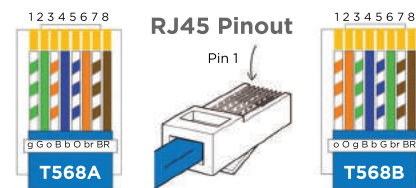

Aver PTZ310 & PTZ330

**RCC-M004-1.0M**  
USB-B (RCU2-HE™) to USB-A

Laptop

**RCC-M006-0.3M**  
USB-A (RCU2-CE™) to USB Micro-B

**RCC-C005-0.3M**  
RJ45 (RCU2-CE™) to 8-Pin Mini-Din to EIAJ-4 Barrel

**SCTLINK™ Cable**  
Power, Control & Video  
The **SCTLINK™** cable must always be a single, point-to-point CAT cable with no couplers or interconnections.

**WPS-12 30VDC**  
100-240V 47-63Hz  
Power Supply

**SCTLINK™ Cable Specs**  
Integrator-Supplied CAT5e/CAT6 STP/UTP Cable  
T568A or T568B (100m Max Length)

### Module Dimensions

RCU2-CE™: H: 0.789" (20mm) x W: 2.264" (57mm) x D: 3.725" (94mm)

RCU2-HE™: H: 1.448" (36mm) x W: 3.814" (96mm) x D: 3.578" (90mm)