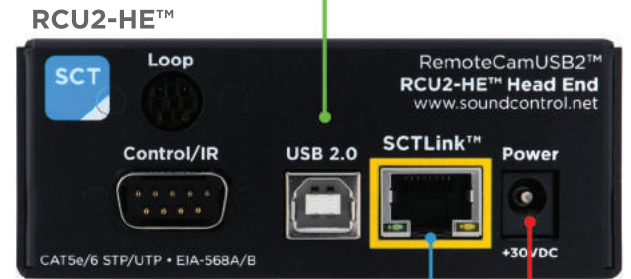

Aver PTZ310 & PTZ330

**RCC-M004-1.0M**  
USB-B (RCU2-HE™) to USB-A

Laptop

**RCC-M006-0.3M**  
USB-A (RCU2-CE™) to USB Micro-B

**RCC-C005-0.3M**  
RJ45 (RCU2-CE™) to 8-Pin Mini-Din to EIAJ-4 Barrel

**SCTLINK™ Cable**  
Power, Control & Video  
The **SCTLINK™** cable must always be a single, point-to-point CAT cable with no couplers or interconnections.

**WPS-12 30VDC**  
100-240V 47-63Hz  
Power Supply

**SCTLINK™ Cable Specs**  
Integrator-Supplied CAT5e/CAT6 STP/UTP Cable  
T568A or T568B (100m Max Length)

### Module Dimensions

RCU2-CE™: H: 0.789" (20mm) x W: 2.264" (57mm) x D: 3.725" (94mm)

RCU2-HE™: H: 1.448" (36mm) x W: 3.814" (96mm) x D: 3.578" (90mm)