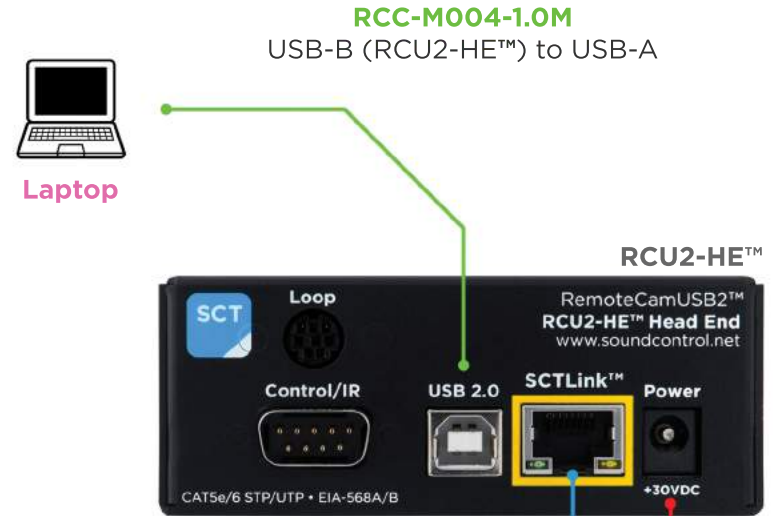

The **RCU2-H00™** supports multiple camera models:

- ClearOne Unite 20
- Huddlecam HC-WEBCAM-94
- Huddlecam HC-WEBCAM-104-v2
- Huddlecam HuddlePair (Camera Only)
- Huddlecam HC-GO-BK

Shown: **ClearOne Unite 20**

ClearOne Supplied Cable

RCC-M004-1.0M  
USB-B (RCU2-HE™) to USB-A

Laptop

SCTLink™ Cable  
Power, Control & Video

The **SCTLink™** cable must always be a single, point-to-point CAT cable with no couplers or interconnections.

WPS-12 30VDC  
100-240V 47-63Hz  
Power Supply

**SCTLink™ Cable Specs**

Integrator-Supplied CAT5e/CAT6 STP/UTP Cable  
T568A or T568B (100m Max Length)

**Module Dimensions**

RCU2-CE™: H: 0.789" (20mm) x W: 2.264" (57mm) x D: 3.725" (94mm)

RCU2-HE™: H: 1.448" (36mm) x W: 3.814" (96mm) x D: 3.578" (90mm)