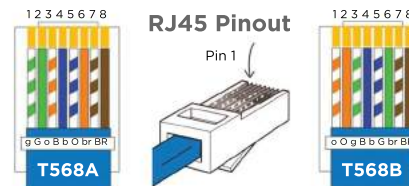

ClearOne Supplied Cable

RCC-M004-1.0M  
USB-B (RCU2-HE™) to USB-A

Laptop

SCTLink™ Cable  
Power, Control & Video

The **SCTLink™** cable must always be a single, point-to-point CAT cable with no couplers or interconnections.

WPS-12 30VDC  
100-240V 47-63Hz  
Power Supply

**SCTLink™ Cable Specs**

Integrator-Supplied CAT5e/CAT6 STP/UTP Cable  
T568A or T568B (100m Max Length)

**Module Dimensions**

RCU2-CE™: H: 0.789" (20mm) x W: 2.264" (57mm) x D: 3.725" (94mm)

RCU2-HE™: H: 1.448" (36mm) x W: 3.814" (96mm) x D: 3.578" (90mm)