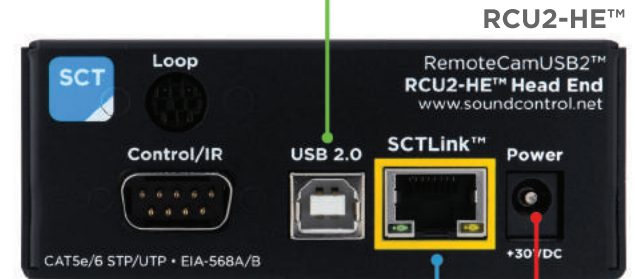

Logitech Rally Camera

Logitech-Provided POE Injector Module

PPC-019-0.3M
RJ11 (RCU2-CE™) to 4mm Power Barrel (Logitech Injector) 12VDC

RCC-M005-0.3M
USB-A (RCU2-CE™) to USB-C (Logitech Injector)

Laptop

RCC-M004-1.0M
USB-B (RCU2-HE™) to USB-A

WPS-12 30VDC
100-240V 47-63Hz
Power Supply

SCTLink™ Cable
Power, Control & Video

The **SCTLink™** cable must always be a single, point-to-point CAT cable with no couplers or interconnections.

SCTLink™ Cable Specs

Integrator-Supplied CAT5e/CAT6 STP/UTP Cable
T568A or T568B (100m Max Length)

Module Dimensions

RCU2-CE™: H: 0.789" (20mm) x W: 2.264" (57mm) x D: 3.725" (94mm)

RCU2-HE™: H: 1.448" (36mm) x W: 3.814" (96mm) x D: 3.578" (90mm)