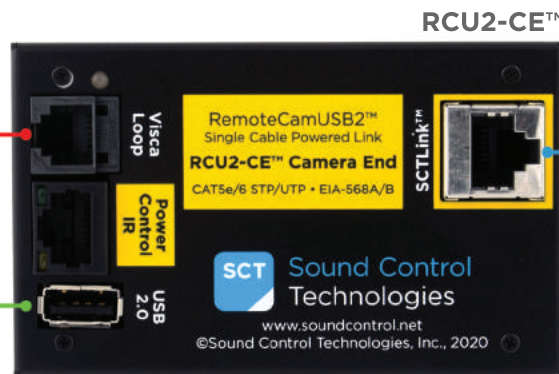

Logitech Rally Camera

Logitech-Provided POE Injector Module

PPC-019-0.3M
RJ11 (RCU2-CE™) to 4mm Power Barrel (Logitech Injector) 12VDC

RCC-M005-0.3M
USB-A (RCU2-CE™) to USB-C (Logitech Injector)

Laptop

RCC-M004-1.0M
USB-B (RCU2-HE™) to USB-A

WPS-12 30VDC
100-240V 47-63Hz
Power Supply

SCTLink™ Cable
Power, Control & Video

The **SCTLink™** cable must always be a single, point-to-point CAT cable with no couplers or interconnections.

SCTLink™ Cable Specs

Integrator-Supplied CAT5e/CAT6 STP/UTP Cable
T568A or T568B (100m Max Length)

Module Dimensions

RCU2-CE™: H: 0.789" (20mm) x W: 2.264" (57mm) x D: 3.725" (94mm)

RCU2-HE™: H: 1.448" (36mm) x W: 3.814" (96mm) x D: 3.578" (90mm)