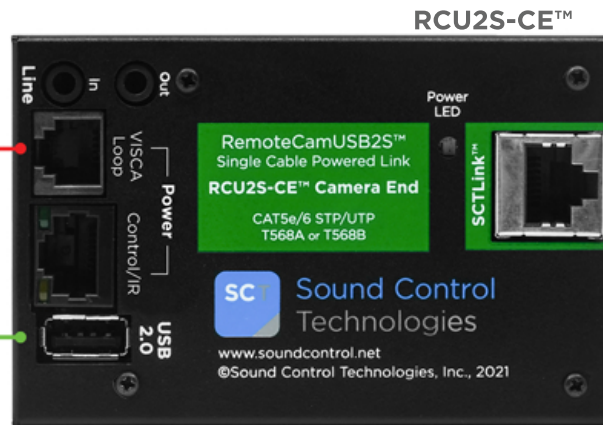

Logitech Rally Camera

Logitech-Provided POE Injector Module

PPC-019-0.3M
RJ11 (RCU2S-CE™) to 4mm Power Barrel (Logitech Injector) 12VDC

RCC-M005-0.3M
USB-A (RCU2S-CE™) to USB-C (Logitech Injector)

Laptop

RCC-M004-1.0M
USB-B (RCU2S-HE™) to USB-A

RCU2S-HE™ Front Panel
Field-Upgradeable microSD Slot

SCTLink™ Cable
Power, Control & Video
The **SCTLink™** cable must always be a single, point-to-point CAT cable with no couplers or interconnections.

WPS-12 30VDC
100-240V 47-63Hz
Power Supply

SCTLink™ Cable Specs
Integrator-Supplied CAT5e/CAT6 STP/UTP Cable
T568A or T568B (100m Max Length)

Module Dimensions

RCU2S-CE™: H: 0.789" (20mm) x W: 2.264" (57mm) x D: 3.725" (94mm)

RCU2S-HE™: H: 1.448" (36mm) x W: 3.814" (96mm) x D: 3.578" (90mm)