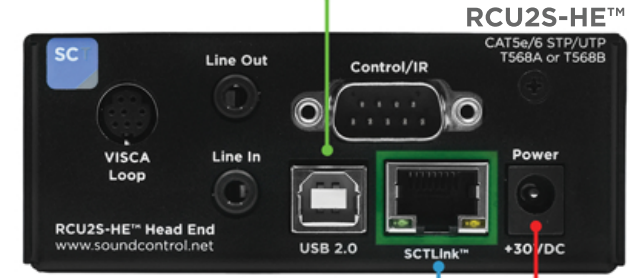

Logitech Rally Camera

Logitech-Provided POE Injector Module

PPC-019-0.3M
RJ11 (RCU2S-CE™) to 4mm Power Barrel (Logitech Injector) 12VDC

RCC-M005-0.3M
USB-A (RCU2S-CE™) to USB-C (Logitech Injector)

Laptop

RCC-M004-1.0M
USB-B (RCU2S-HE™) to USB-A

RCU2S-HE™ Front Panel
Field-Upgradeable microSD Slot

SCTLink™ Cable
Power, Control & Video
The **SCTLink™** cable must always be a single, point-to-point CAT cable with no couplers or interconnections.

WPS-12 30VDC
100-240V 47-63Hz
Power Supply

SCTLink™ Cable Specs
Integrator-Supplied CAT5e/CAT6 STP/UTP Cable
T568A or T568B (100m Max Length)

Module Dimensions

RCU2S-CE™: H: 0.789" (20mm) x W: 2.264" (57mm) x D: 3.725" (94mm)

RCU2S-HE™: H: 1.448" (36mm) x W: 3.814" (96mm) x D: 3.578" (90mm)