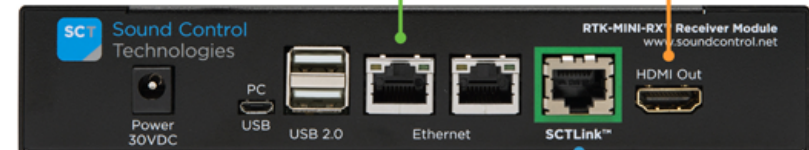

Cisco Codec Pro, Room Kit Pro & Dual 70 G2 Codecs

SCTLink™ Cable Specs

Integrator-Supplied CAT6 STP/UTP Cable
T568A or T568B (10m-100m min/max)

The **SCTLink™** cable must always be a single, point-to-point CAT cable with no couplers or interconnections.

RM-PRO-M™ Cable Bundle
Includes [4] Male TRRS to Male Euro-Block Cables
Additional bundle purchased separately

RCC-C001-0.3M
HDMI Video Cable

RCC-C002-0.3M
RJ45 UTP Control Cable

RTK-8CP-RX™ Receiver Module

RTK-MINI-RX™ Receiver Module

SCTLink™ Cable

SCTLink™ Cable
Ethernet/POE | HDMI | USB

RTK-8CP-TX™ Transmitter Module

RTK-MINI-TX™ Transmitter Module

Up to [8] Cisco Table-E/Mic 60 Microphones

Can be used on Tx or Rx.

WPS-12 30VDC
100-240V 47-63Hz
Power Supply

Can be used on Tx or Rx.

WPS-12 30VDC
100-240V 47-63Hz
Power Supply

Cisco Touch10
Ethernet/POE

RCC-H016-1.0M
RJ45 Control Cable

Laptop

RCC-H001-1.0M
HDMI Video Cable