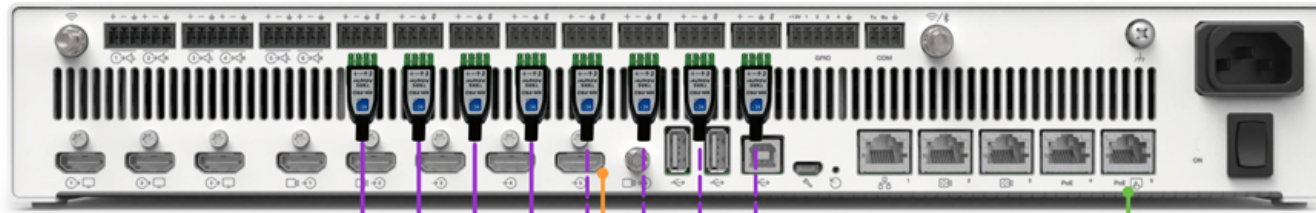

Cisco Codec Pro, Room Kit Pro & Dual 70 G2 Codecs

SCTLink™ Cable Specs

Integrator-Supplied CAT6 STP/UTP Cable
T568A or T568B (10m-100m min/max)

The **SCTLink™** cable must always be a single, point-to-point CAT cable with no couplers or interconnections.

RM-PRO-M™ Cable Bundle
Includes [4] Male TRRS to Male Euro-Block Cables
Additional bundle purchased separately

RCC-C001-0.3M
HDMI Video Cable

RCC-C002-0.3M
RJ45 UTP Control Cable

RTK-8CP-RX™ Receiver Module

RTK-MINI-RX™ Receiver Module

SCTLink™ Cable

SCTLink™ Cable
Ethernet/POE | HDMI | USB

RTK-8CP-TX™ Transmitter Module

RTK-MINI-TX™ Transmitter Module

Up to [8] Cisco Table-E/Mic 60 Microphones

Can be used on Tx or Rx.

WPS-12 30VDC
100-240V 47-63Hz
Power Supply

Can be used on Tx or Rx.

WPS-12 30VDC
100-240V 47-63Hz
Power Supply

Cisco Touch10
Ethernet/POE

RCC-H016-1.0M
RJ45 Control Cable

Laptop

RCC-H001-1.0M
HDMI Video Cable