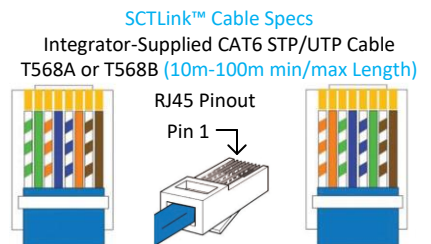

Cisco Codec EQ

RTK-MINI-RX™ Receiver Module

RTK-MINI-TX™ Transmitter Module

Cisco Navigator or Touch 10

Laptop

- RCC-C002-0.3M**
RJ45 to RJ45 UTP Control Cable
- RCC-C001-0.3M**
HDMI to HDMI Video Cable
- RCC-M005-0.3M**
USB-A (RTK-MINI-RX™) to USB-C

SCTLink™ Cable
Ethernet/POE | HDMI | USB

The **SCTLink™** cable must always be a single, point-to-point CAT cable with no couplers or interconnections.

RCC-M006-1.0M
USB Micro-B (RTK-MINI-TX™) to USB-A

RCC-H001-1.0M
HDMI to HDMI Video Cable

Module Dimensions

RTK-MINI-TX™: **H:** 1.394" (35mm) x **W:** 7.283" (185mm) x **D:** 4.484" (114mm)
 RTK-MINI-RX™: **H:** 1.394" (35mm) x **W:** 7.283" (185mm) x **D:** 4.484" (114mm) **RCC-M006-1.0M**