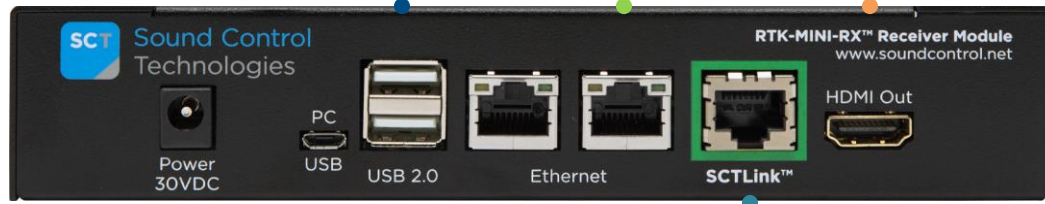

Cisco Codec EQ

RTK-MINI-RX™ Receiver Module

RTK-MINI-TX™ Transmitter Module

Cisco Navigator or Touch 10

Laptop

- RCC-C002-0.3M**
RJ45 to RJ45 UTP Control Cable
- RCC-C001-0.3M**
HDMI to HDMI Video Cable
- RCC-M005-0.3M**
USB-A (RTK-MINI-RX™) to USB-C

SCTLink™ Cable
Ethernet/POE | HDMI | USB

The **SCTLink™** cable must always be a single, point-to-point CAT cable with no couplers or interconnections.

RCC-M006-1.0M
USB Micro-B (RTK-MINI-TX™) to USB-A

RCC-H001-1.0M
HDMI to HDMI Video Cable