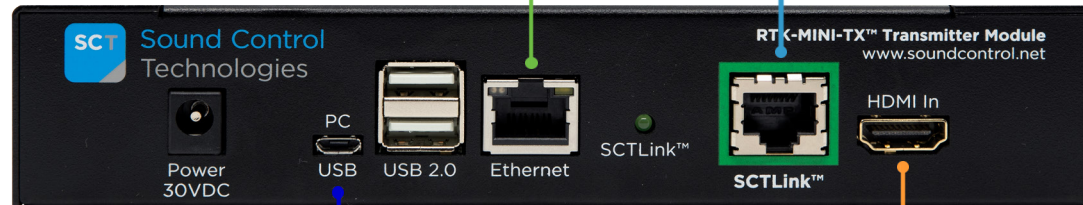

Neat Bar

RCC-M005-0.3M  
USB-A (RTK-MINI-RX™) to USB-C

RCC-C001-0.3M  
HDMI to HDMI Video Cable

RCC-C002-0.3M  
RJ45 to RJ45 UTP Control Cable

 \*Can be used on Tx or Rx.\*  
WPS-12 30VDC  
100-240V 47-63Hz  
Power Supply

RTK-MINI-RX™  
Receiver Module

SCTLink™ Cable  
Ethernet/POE | HDMI | USB  
The SCTLink™ cable must always be a single, point-to-point CAT cable with no couplers or interconnections.

RCC-H016-1.0M  
RJ45 to RJ45 UTP Control Cable

Neat Pad  
Ethernet/POE  
\*Neat Provided\*

RTK-MINI-TX™  
Transmitter Module

RCC-M006-1.0M  
USB Micro B (RTK-MINI-TX™) to USB-A

Laptop

RCC-H001-1.0M  
HDMI to HDMI Video Cable

### SCTLink™ Cable Specs

Integrator-Supplied CAT6 STP/UTP Cable  
T568A or T568B (10m-100m min/max Length)