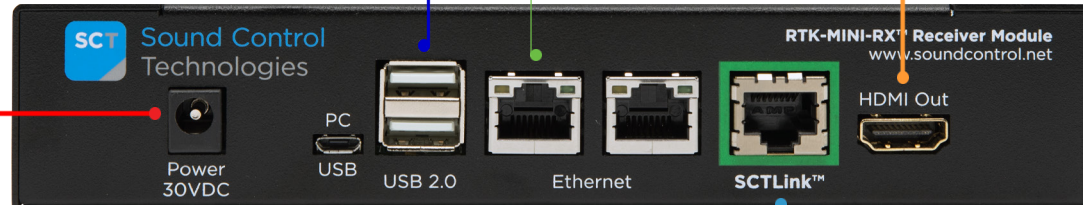

Neat Bar

RCC-M005-0.3M  
USB-A (RTK-MINI-RX™) to USB-C

RCC-C001-0.3M  
HDMI to HDMI Video Cable

RCC-C002-0.3M  
RJ45 to RJ45 UTP Control Cable

 \*Can be used on Tx or Rx.\*  
WPS-12 30VDC  
100-240V 47-63Hz  
Power Supply

RTK-MINI-RX™  
Receiver Module

SCTLink™ Cable  
Ethernet/POE | HDMI | USB  
The SCTLink™ cable must always be a single, point-to-point CAT cable with no couplers or interconnections.

RCC-H016-1.0M  
RJ45 to RJ45 UTP Control Cable

Neat Pad  
Ethernet/POE  
\*Neat Provided\*

RTK-MINI-TX™  
Transmitter Module

RCC-M006-1.0M  
USB Micro B (RTK-MINI-TX™) to USB-A

Laptop

RCC-H001-1.0M  
HDMI to HDMI Video Cable

### SCTLink™ Cable Specs

Integrator-Supplied CAT6 STP/UTP Cable  
T568A or T568B (10m-100m min/max Length)