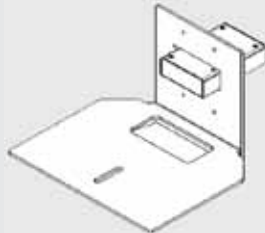

300' Camera Extension Features:

- DUAL CAT5e or CAT6
- CAMERA POWER
- DIGITAL VIDEO
- CAMERA CONTROL
- VISCA CONTROL LOOP
- WIRED & MODULATED IR

Kit Contents:

- RC3X-HE Head-End Module
- RC3X-CE Camera Module
- RC3-001 Camera Cable 1' HDMI
- RC3-002 Camera Cable 1' RJ45 to RJ45
- RC3-101 Head-End Cable 3' HDMI
- RC3-112 Head-End Cable 3' DB9 to RJ11
- WPS-12 Power Supply

RemoteCam3X™ RC3X-PHD-3™

RC3X-CE
Camera Module

RC3X-HE
Head-End Module

Dimensions: **RC3-HE - 3.75" w x 1.5" H x 3.625" D**
 RC3-CE - - 2.5" w x .875" H x 3.6875" D

Codecs Supported:

- Cisco C40
- Cisco C60
- Cisco C90
- Cisco SX80

Cameras Supported:

Cisco PHD 1080p60 12x

ACCESSORIES

RC3-PH1 Wall Mount

RCR-PH1 In-Wall Box

RC2-RK2 Rack Shelf