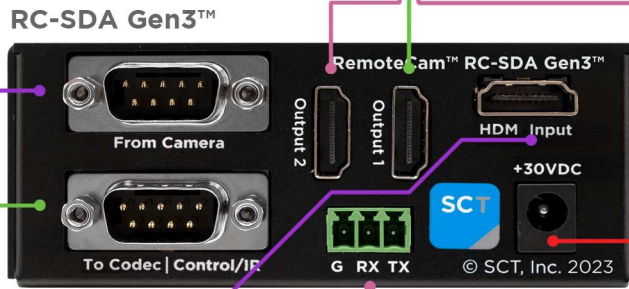

Poly G7500 + RPG700/500/300 Codecs

RCC-H030-1.0M
HDCI Y Cable
to HDMI/9 Pin
(Purchased Separately)

Intregator-Supplied
HDMI to HDMI Cable
DB9 to DB9 Cable

3rd Party
HDMI Video Device

WPS-12 30VDC
100-240V 47-63Hz
Power Supply

3rd Party
RS232 Controller

WPS-12 30VDC
100-240V 47-63Hz
Power Supply

SCTLINK™ Cable
Power, Control, Audio & Video
The **SCTLINK™** cable must always be a single, point-to-point CAT cable with no couplers or interconnections.