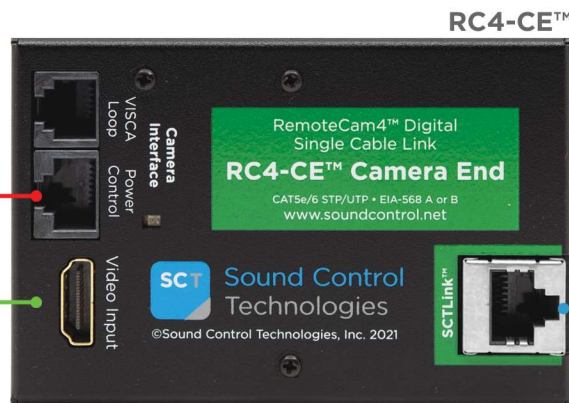

Poly G7500 + RPG700/500/300 Codecs

RCC-H030-1.0M
HDCI Y Cable
to HDMI/9 Pin
(Purchased Separately)

Intregator-Supplied
HDMI to HDMI Cable
DB9 to DB9 Cable

3rd Party
HDMI Video Device

WPS-12 30VDC
100-240V 47-63Hz
Power Supply

3rd Party
RS232 Controller

WPS-12 30VDC
100-240V 47-63Hz
Power Supply

SCTLINK™ Cable
Power, Control, Audio & Video
The **SCTLINK™** cable must always be a single, point-to-point CAT cable with no couplers or interconnections.

3rd Party
RS232 Camera