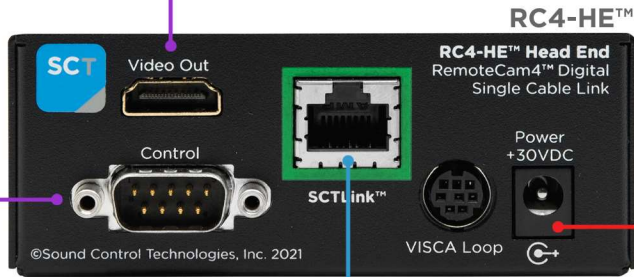

Poly G7500 + RPG700/500/300 Codecs

RCC-H030-1.0M
HDCI Y Cable
to HDMI/9 Pin
(Purchased Separately)

Intregator-Supplied
HDMI to HDMI Cable
DB9 to DB9 Cable

3rd Party
HDMI Video Device

WPS-12 30VDC
100-240V 47-63Hz
Power Supply

3rd Party
RS232 Controller

WPS-12 30VDC
100-240V 47-63Hz
Power Supply

SCTLINK™ Cable
Power, Control, Audio & Video
The **SCTLINK™** cable must always be a single, point-to-point CAT cable with no couplers or interconnections.