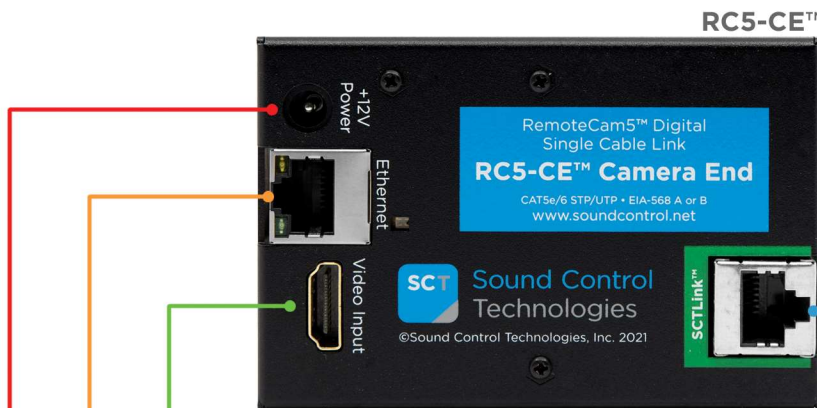

Poly G7500 + RPG700/500/300 Codecs

RCC-H030-1.0M
HDCI Y Cable
to HDMI/9 Pin
(Purchased Separately)

3rd Party
HDMI Video Device

WPS-12 30VDC
100-240V 47-63Hz
Power Supply

Intregator-Supplied
HDMI to HDMI Cable

Required 3rd Party
Ethernet Controller

WPS-12 30VDC
100-240V 47-63Hz
Power Supply

3rd Party
Ethernet Controlled
Camera

SCTLink™ Cable
Power, Control, Audio & Video
The **SCTLink™** cable must always be a single, point-to-point CAT cable with no couplers or interconnections.