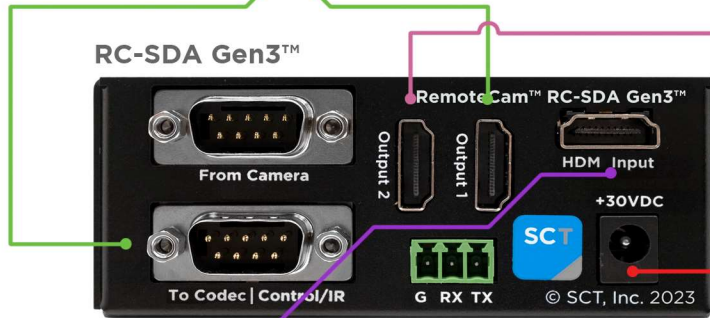

Poly G7500 + RPG700/500/300 Codecs

RCC-H030-1.0M
HDCI Y Cable
to HDMI/9 Pin
(Purchased Separately)

3rd Party
HDMI Video Device

WPS-12 30VDC
100-240V 47-63Hz
Power Supply

Intregator-Supplied
HDMI to HDMI Cable

Required 3rd Party
Ethernet Controller

WPS-12 30VDC
100-240V 47-63Hz
Power Supply

3rd Party
Ethernet Controlled
Camera

SCTLink™ Cable
Power, Control, Audio & Video
The **SCTLink™** cable must always be a single, point-to-point CAT cable with no couplers or interconnections.