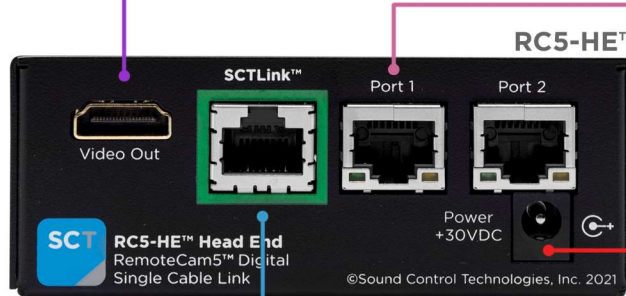

Poly G7500 + RPG700/500/300 Codecs

RCC-H030-1.0M
HDCI Y Cable
to HDMI/9 Pin
(Purchased Separately)

3rd Party
HDMI Video Device

WPS-12 30VDC
100-240V 47-63Hz
Power Supply

Intregator-Supplied
HDMI to HDMI Cable

Required 3rd Party
Ethernet Controller

WPS-12 30VDC
100-240V 47-63Hz
Power Supply

3rd Party
Ethernet Controlled
Camera

SCTLink™ Cable
Power, Control, Audio & Video
The **SCTLink™** cable must always be a single, point-to-point CAT cable with no couplers or interconnections.