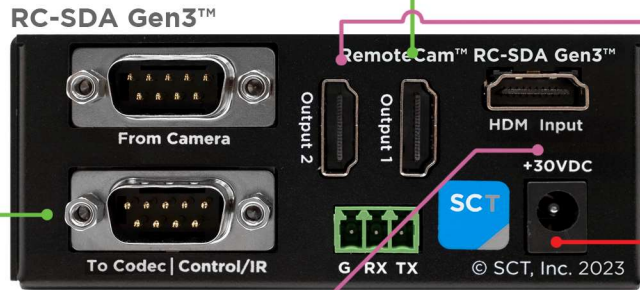

Poly G7500 + RPG700/500/300 Codecs

**RCC-H030-1.0M**  
HDCI Y Cable  
to HDMI/9 Pin  
(Purchased Separately)

**3rd Party**  
HDMI Video Device

**WPS-12 30VDC**  
100-240V 47-63Hz  
Power Supply

**HDMI Matrix Switcher**

**[2] SCTLink™ Cables**  
Integrator Supplied

**Required 3rd Party**  
Ethernet Controller

RC5-HE™

RC5-HE™

**WPS-12 30VDC**  
100-240V 47-63Hz  
Power Supply

**WPS-12 30VDC**  
100-240V 47-63Hz  
Power Supply

RC5-CE™

RC5-CE™

**3rd Party**  
Ethernet Controlled  
Camera

**3rd Party**  
Ethernet Controlled  
Camera