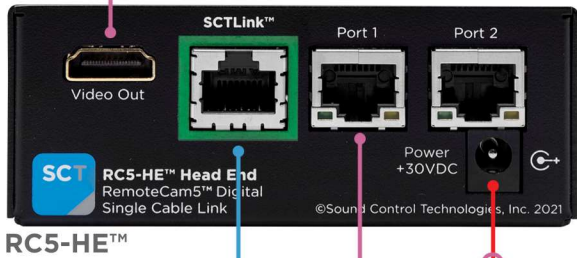

Poly G7500 + RPG700/500/300 Codecs

**RCC-H030-1.0M**  
HDCI Y Cable  
to HDMI/9 Pin  
(Purchased Separately)

**3rd Party**  
HDMI Video Device

**WPS-12 30VDC**  
100-240V 47-63Hz  
Power Supply

**HDMI Matrix Switcher**

**[2] SCTLink™ Cables**  
Integrator Supplied

**Required 3rd Party**  
Ethernet Controller

RC5-HE™

RC5-HE™

**WPS-12 30VDC**  
100-240V 47-63Hz  
Power Supply

**WPS-12 30VDC**  
100-240V 47-63Hz  
Power Supply

RC5-CE™

RC5-CE™

**3rd Party**  
Ethernet Controlled  
Camera

**3rd Party**  
Ethernet Controlled  
Camera