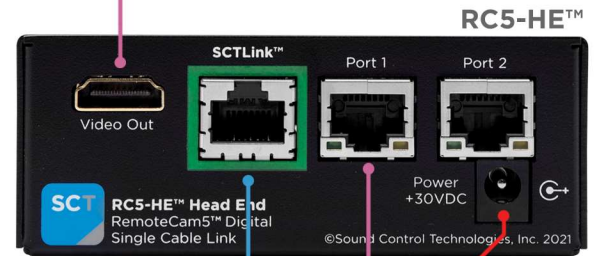

Poly G7500 + RPG700/500/300 Codecs

**RCC-H030-1.0M**  
HDCI Y Cable  
to HDMI/9 Pin  
(Purchased Separately)

**3rd Party**  
HDMI Video Device

**WPS-12 30VDC**  
100-240V 47-63Hz  
Power Supply

**HDMI Matrix Switcher**

**[2] SCTLink™ Cables**  
Integrator Supplied

**Required 3rd Party**  
Ethernet Controller

RC5-HE™

RC5-HE™

**WPS-12 30VDC**  
100-240V 47-63Hz  
Power Supply

**WPS-12 30VDC**  
100-240V 47-63Hz  
Power Supply

RC5-CE™

RC5-CE™

**3rd Party**  
Ethernet Controlled  
Camera

**3rd Party**  
Ethernet Controlled  
Camera