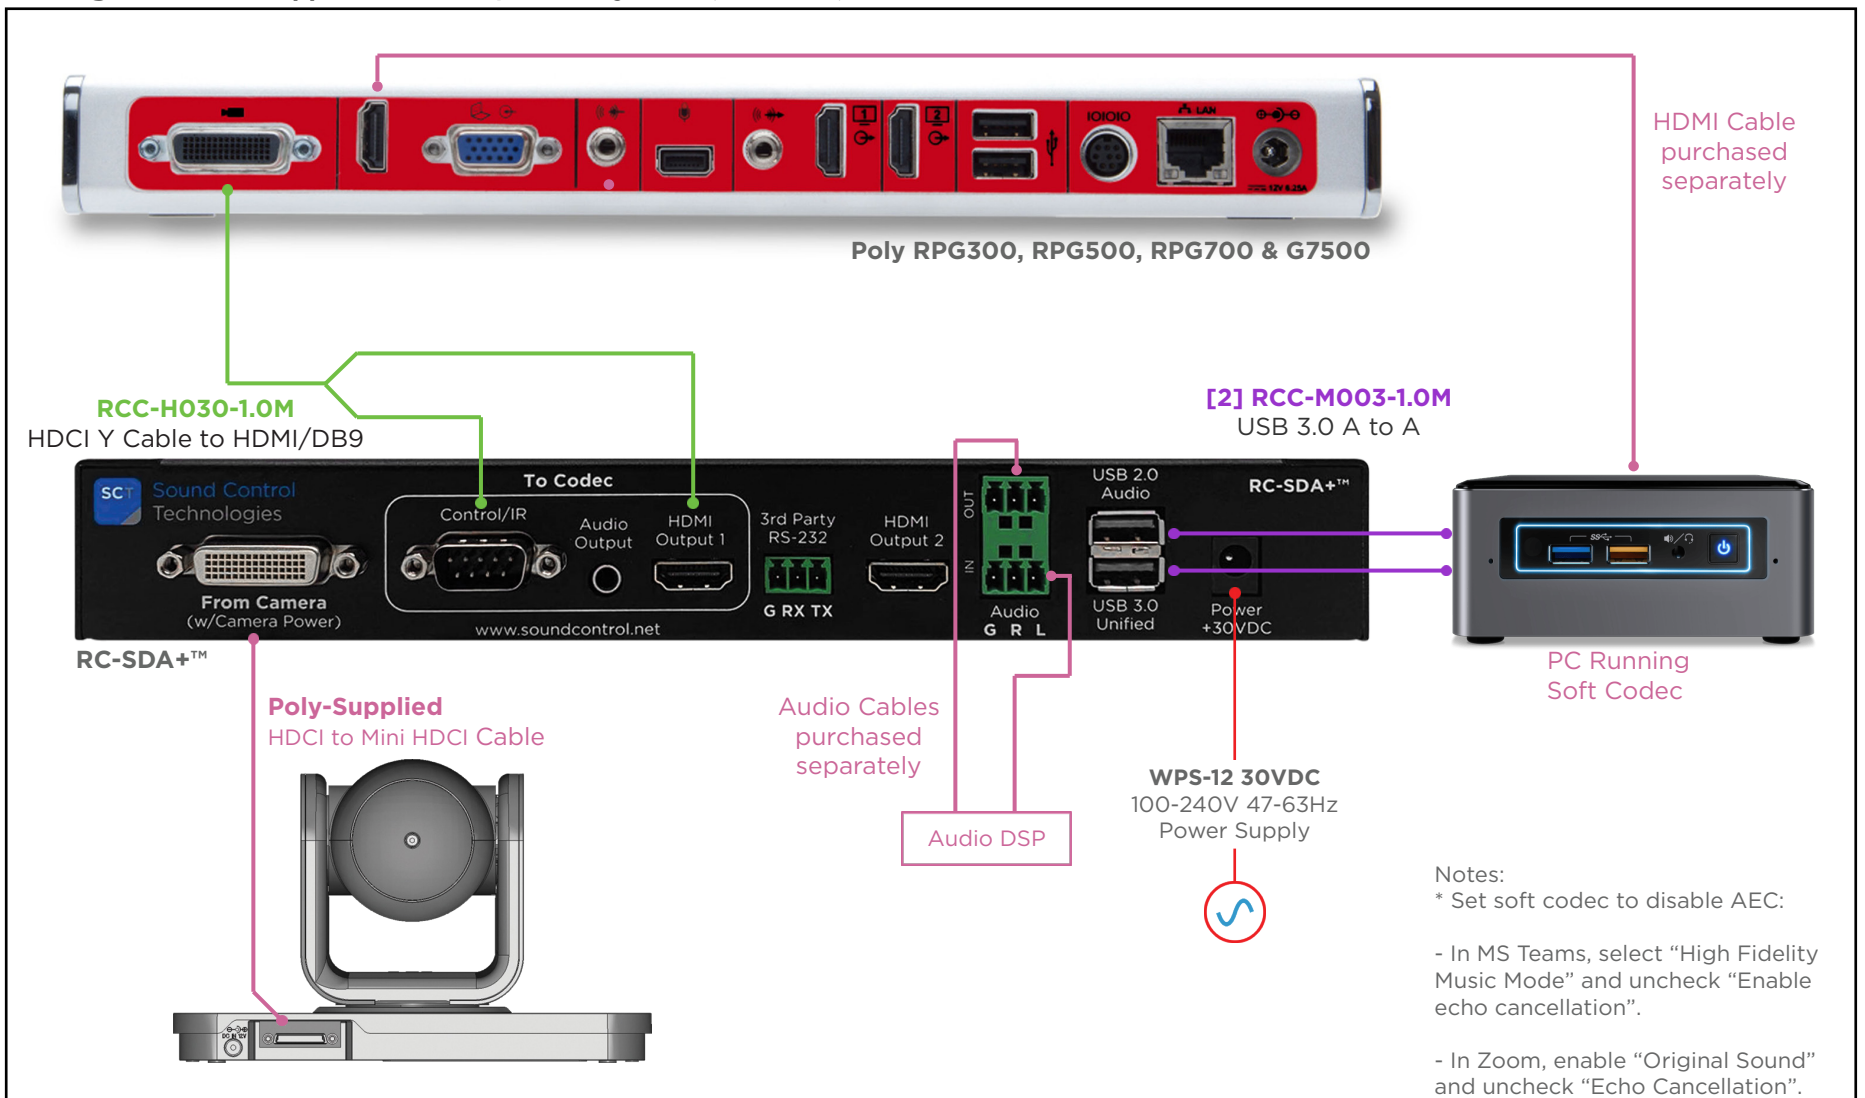

Adding Soft Codec Support to Camera/Codec Systems (No DSP)

Adding Soft Codec Support to Camera/Codec Systems (With DSP)

Adding Soft Codec Support to Poly Camera (No Codec, no DSP)

Adding Soft Codec Support to Poly Camera (No Codec, with DSP)