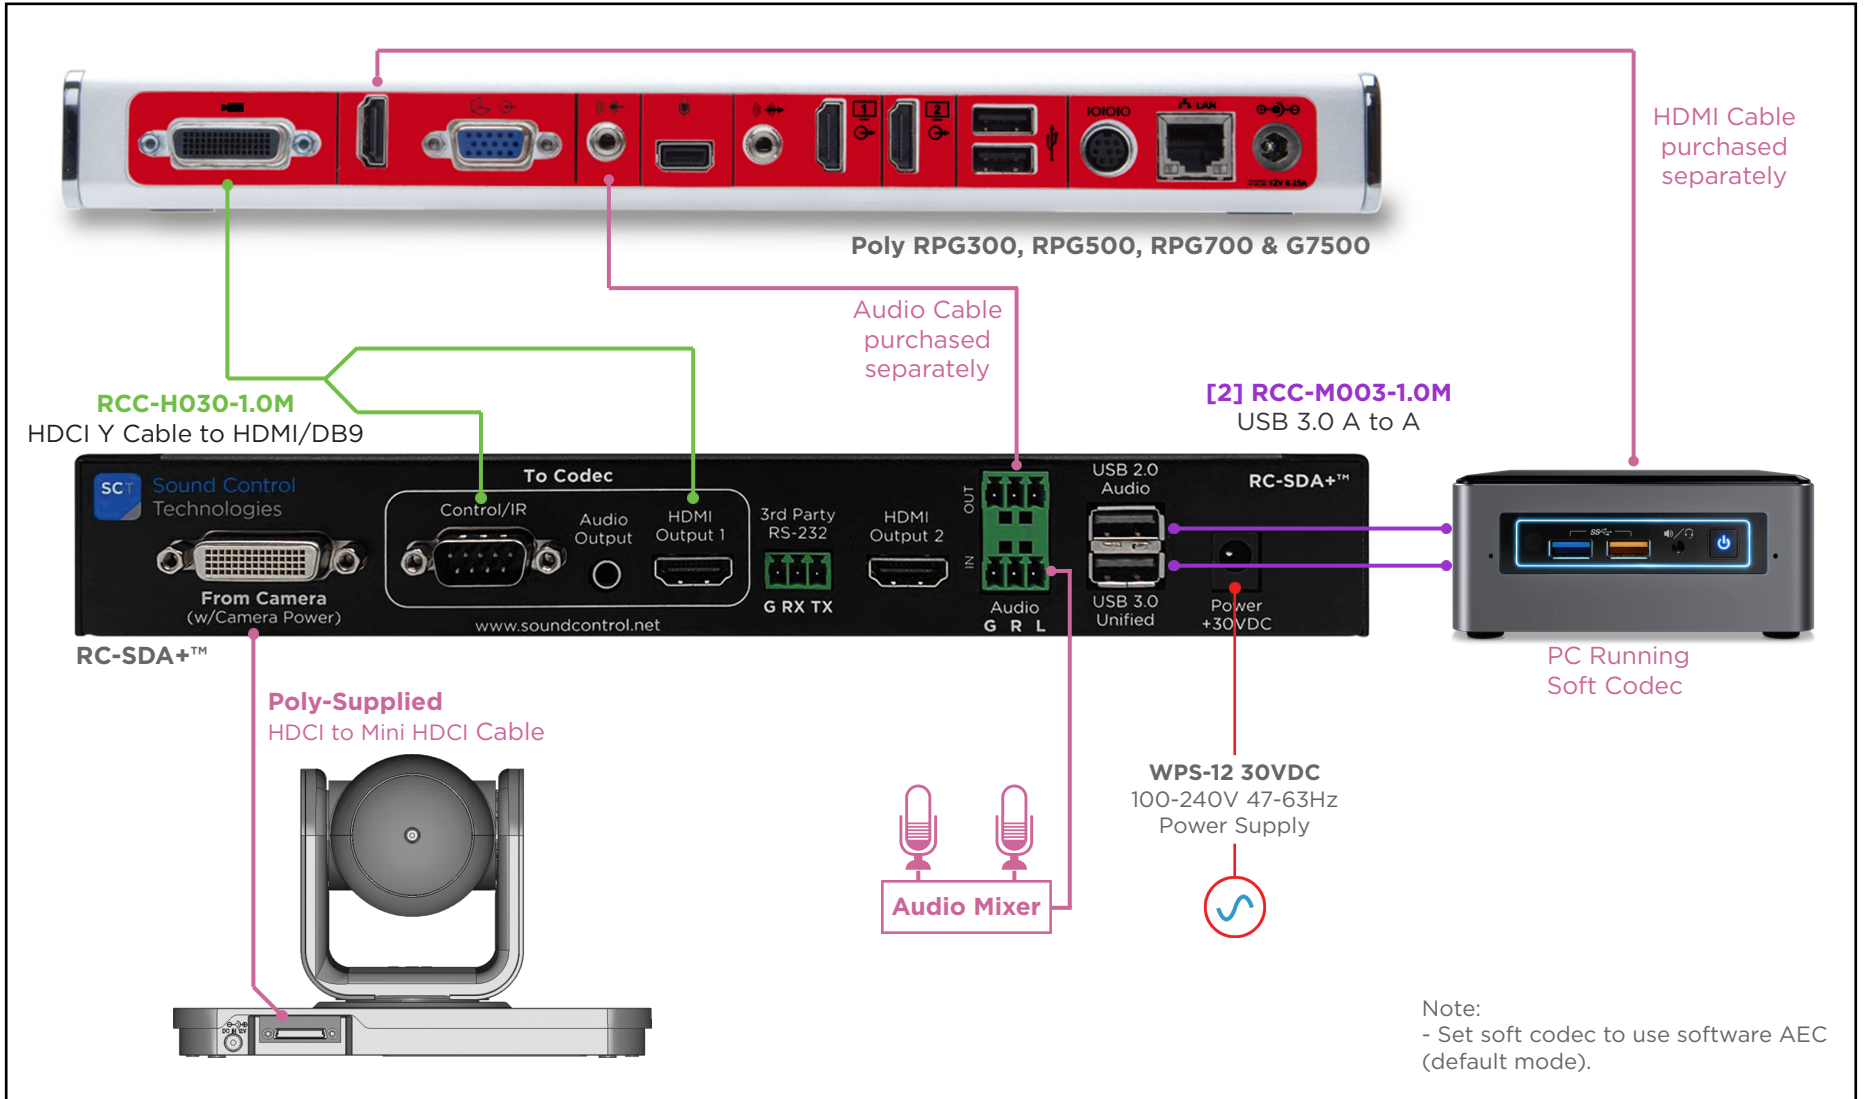

Adding Soft Codec Support to Camera/Codec Systems (No DSP)

Adding Soft Codec Support to Camera/Codec Systems (With DSP)

Adding Soft Codec Support to Poly Camera (No Codec, no DSP)

Adding Soft Codec Support to Poly Camera (No Codec, with DSP)