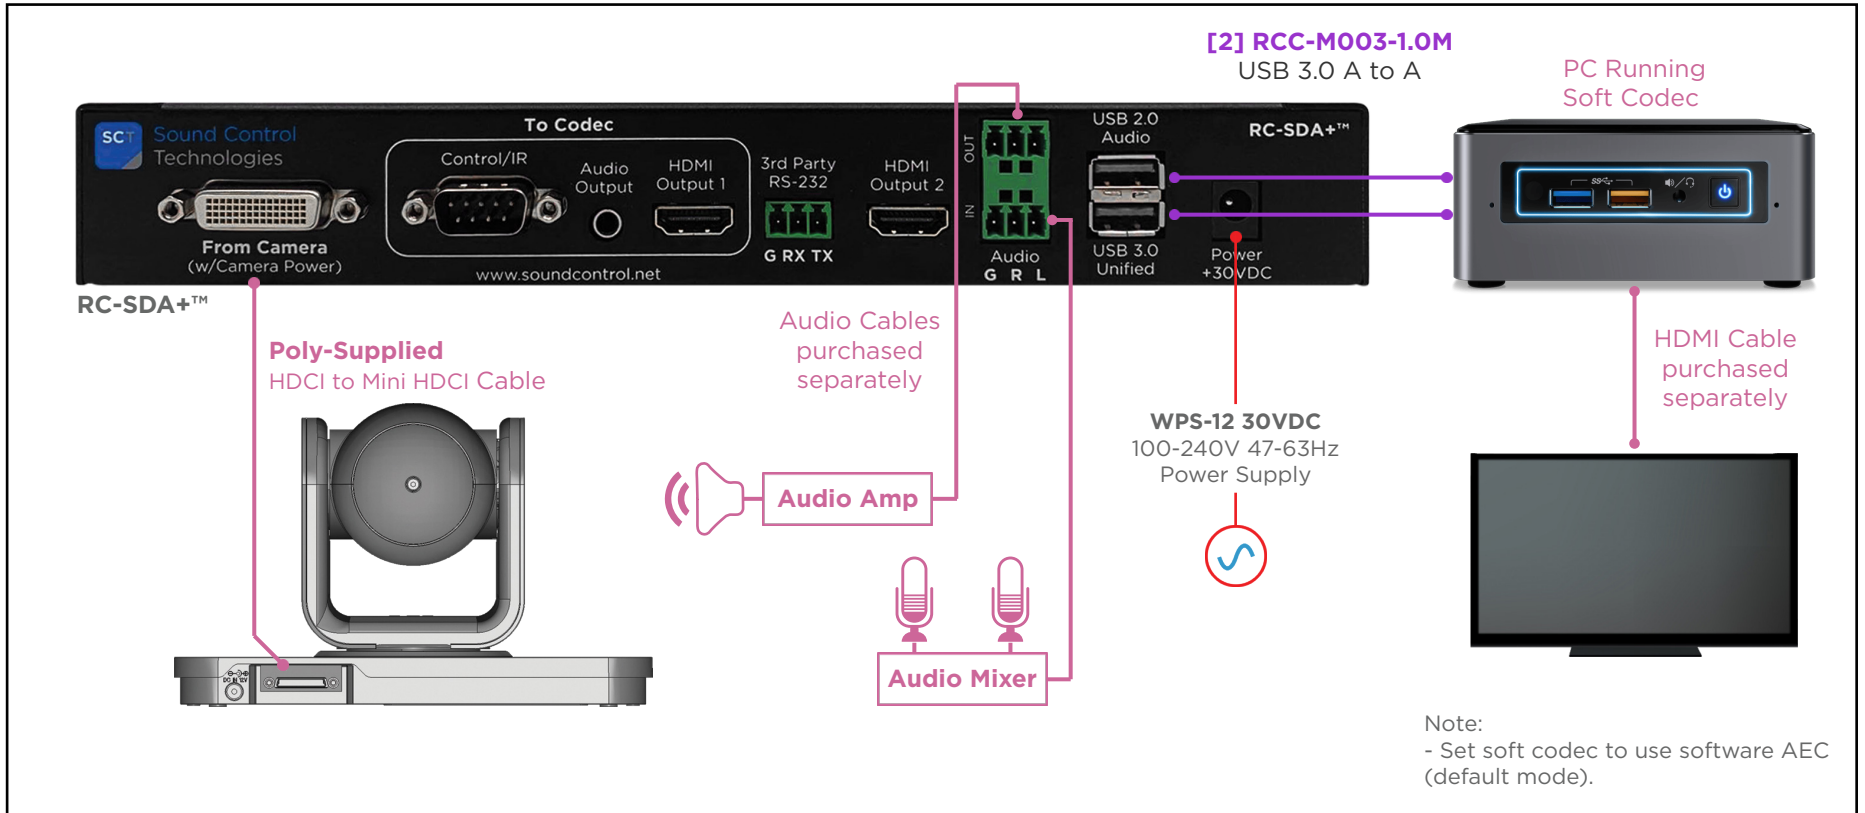

Adding Soft Codec Support to Camera/Codec Systems (No DSP)

Adding Soft Codec Support to Camera/Codec Systems (With DSP)

Adding Soft Codec Support to Poly Camera (No Codec, no DSP)

Adding Soft Codec Support to Poly Camera (No Codec, with DSP)