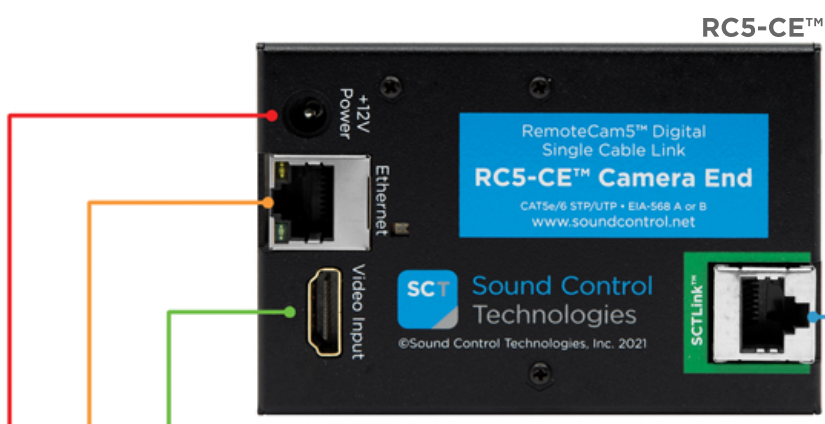

Poly G7500 + RPG700/500/300 Codecs

**RCC-H030-1.0M**  
HDCI Y Cable  
to HDMI/9 Pin  
(Purchased Separately)

**3rd Party**  
HDMI Video Device

**WPS-12 30VDC**  
100-240V 47-63Hz  
Power Supply

**Intregator-Supplied**  
HDMI to HDMI Cable

**Required 3rd Party**  
Ethernet Controller

**WPS-12 30VDC**  
100-240V 47-63Hz  
Power Supply

**3rd Party**  
Ethernet Controlled  
Camera

**SCTLINK™ Cable**  
Power, Control, Audio & Video  
The **SCTLINK™** cable must always  
be a single, point-to-point CAT cable  
with no couplers or interconnections.