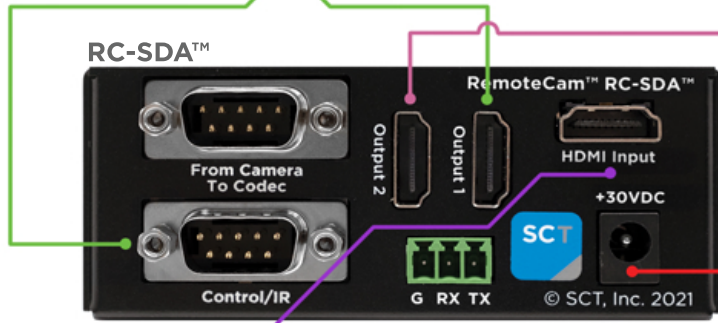

Poly G7500 + RPG700/500/300 Codecs

**RCC-H030-1.0M**  
HDCI Y Cable  
to HDMI/9 Pin  
(Purchased Separately)

**3rd Party**  
HDMI Video Device

**WPS-12 30VDC**  
100-240V 47-63Hz  
Power Supply

**Intregator-Supplied**  
HDMI to HDMI Cable

**Required 3rd Party**  
Ethernet Controller

**WPS-12 30VDC**  
100-240V 47-63Hz  
Power Supply

**3rd Party**  
Ethernet Controlled  
Camera

**SCTLINK™ Cable**  
Power, Control, Audio & Video  
The **SCTLINK™** cable must always  
be a single, point-to-point CAT cable  
with no couplers or interconnections.