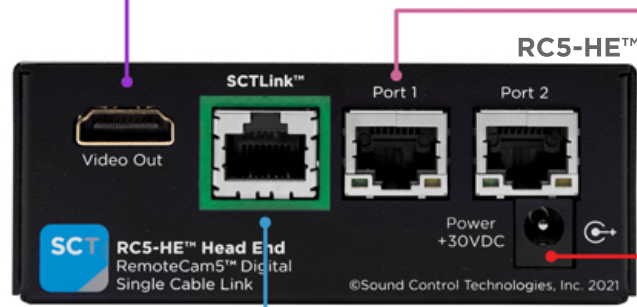

Poly G7500 + RPG700/500/300 Codecs

**RCC-H030-1.0M**  
HDCI Y Cable  
to HDMI/9 Pin  
(Purchased Separately)

**3rd Party**  
HDMI Video Device

**WPS-12 30VDC**  
100-240V 47-63Hz  
Power Supply

**Intregator-Supplied**  
HDMI to HDMI Cable

**Required 3rd Party**  
Ethernet Controller

**WPS-12 30VDC**  
100-240V 47-63Hz  
Power Supply

**3rd Party**  
Ethernet Controlled  
Camera

**SCTLINK™ Cable**  
Power, Control, Audio & Video  
The **SCTLINK™** cable must always  
be a single, point-to-point CAT cable  
with no couplers or interconnections.