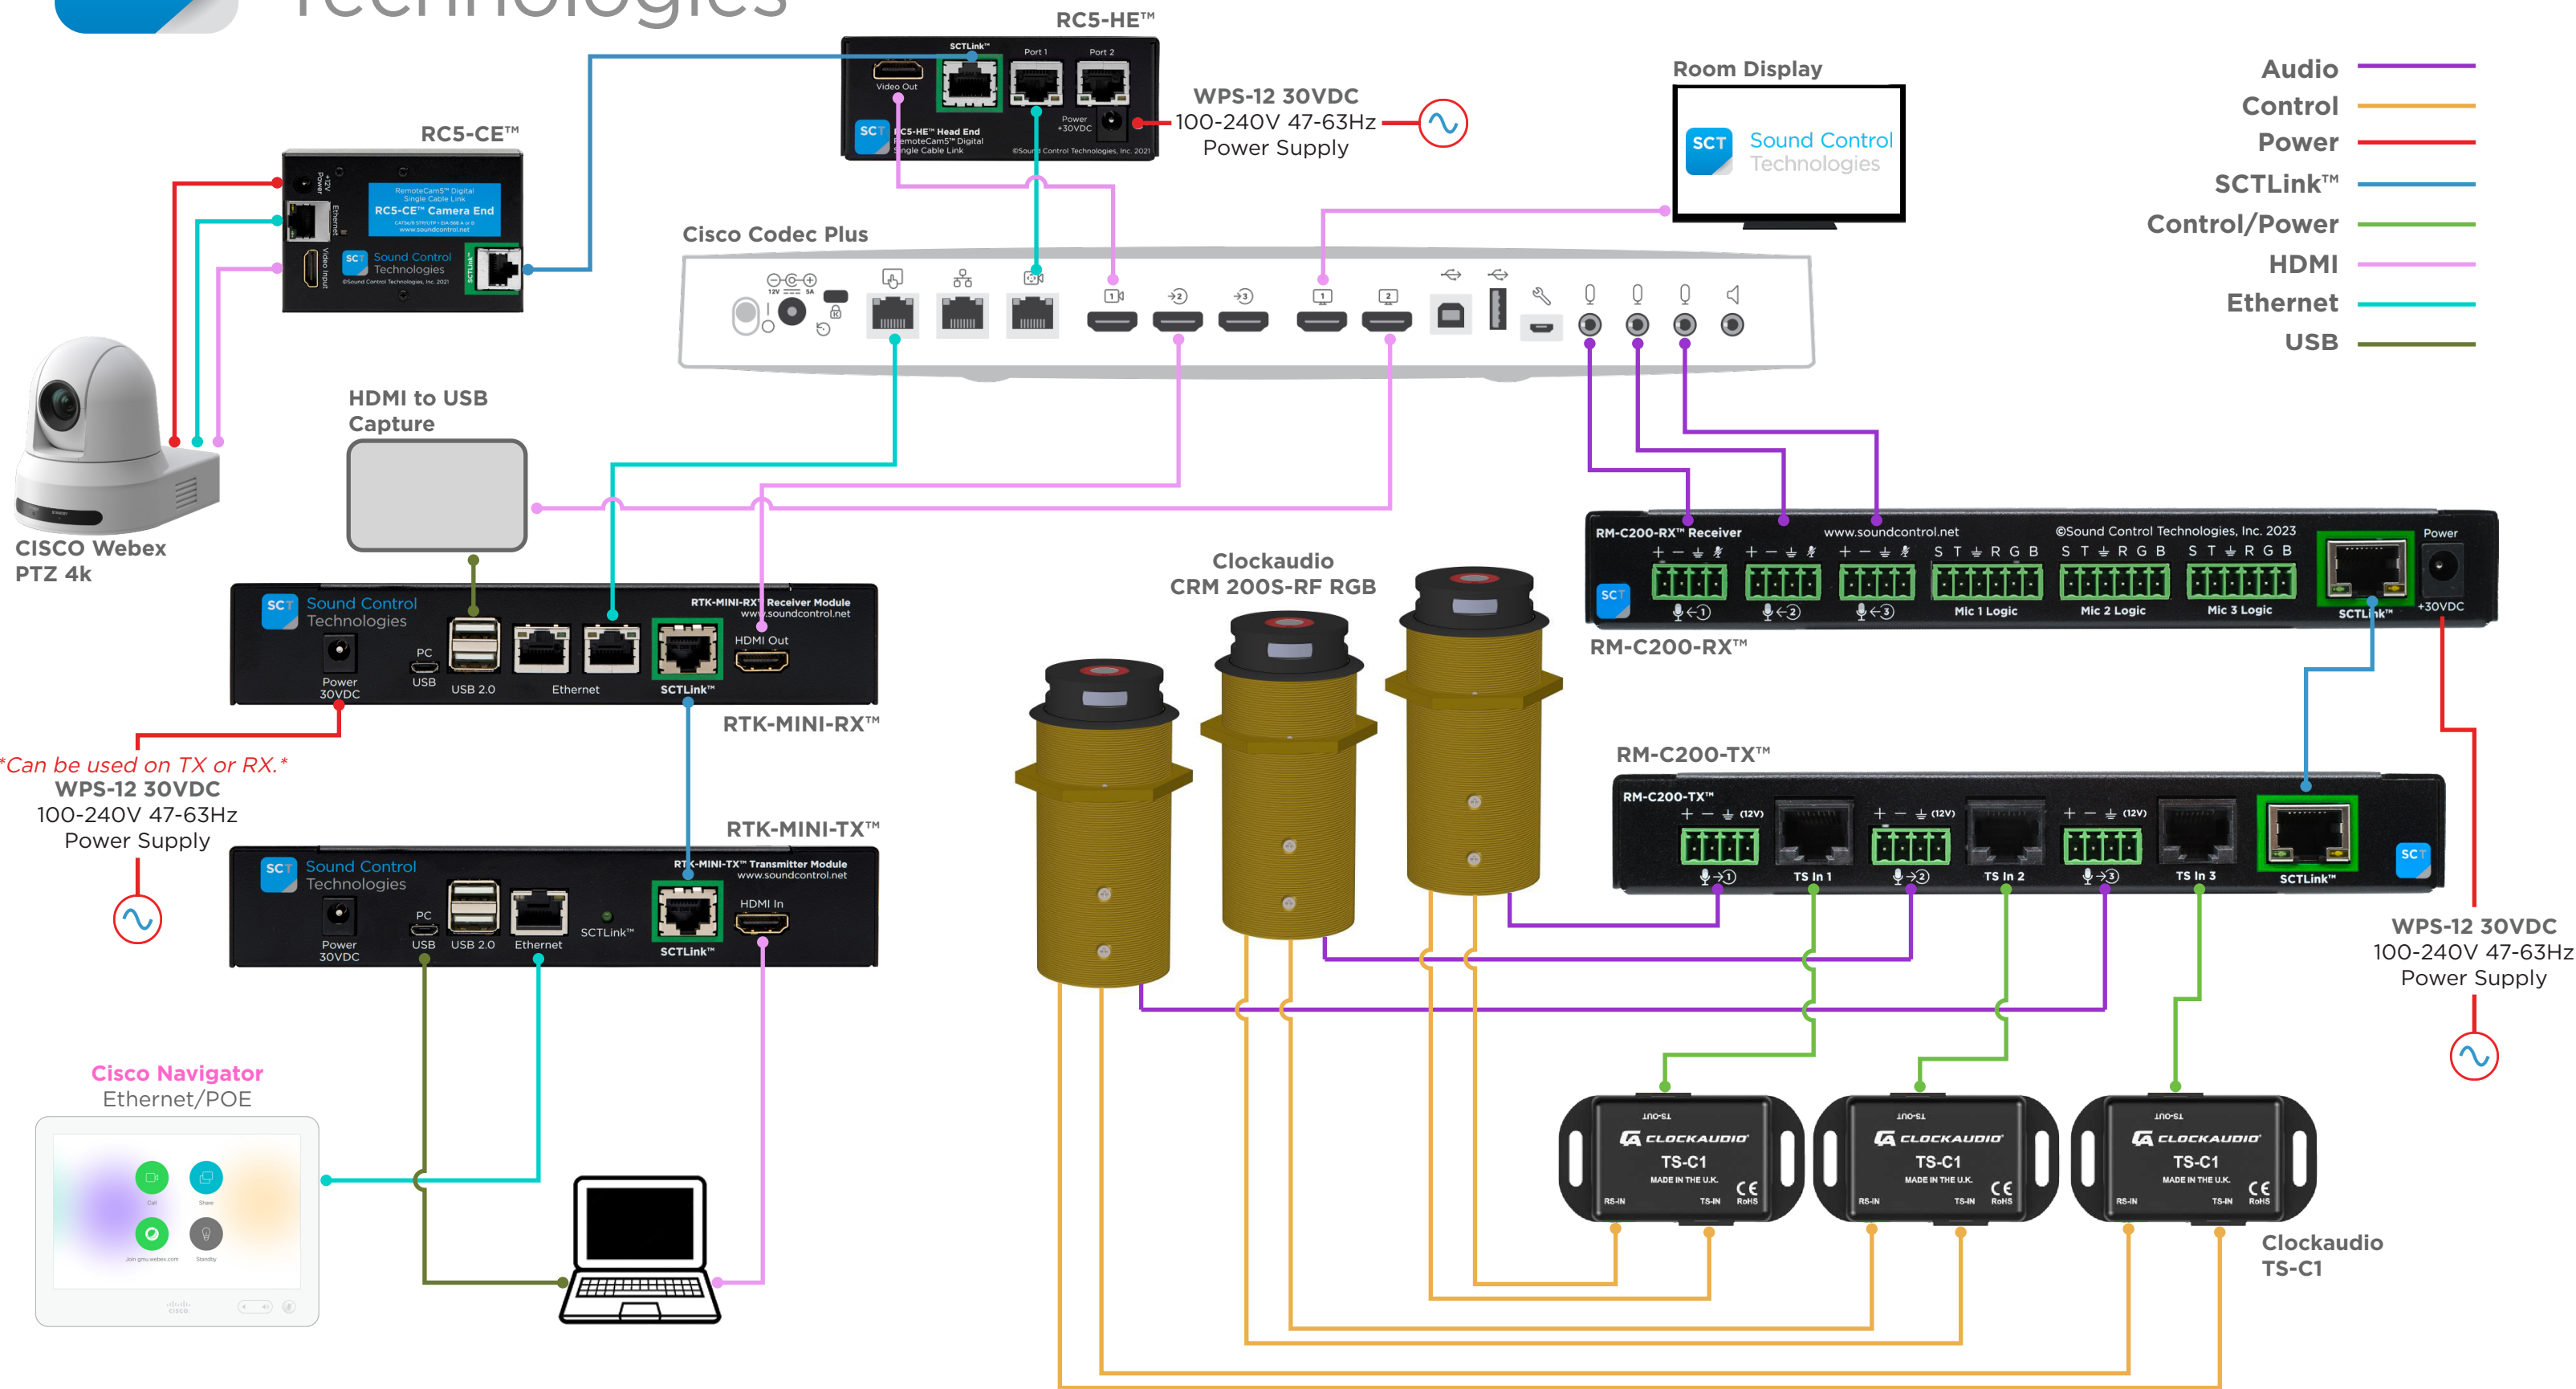

Sound Control Technologies

RM-C200™ & RTK-MINI™ & RC5-CW4™ Design Guide

Updated 5/16/2023

- Audio —
- Control —
- Power —
- SCTLink™ —
- Control/Power —
- HDMI —
- Ethernet —
- USB —

Can be used on TX or RX.
WPS-12 30VDC
100-240V 47-63Hz
Power Supply

WPS-12 30VDC
100-240V 47-63Hz
Power Supply