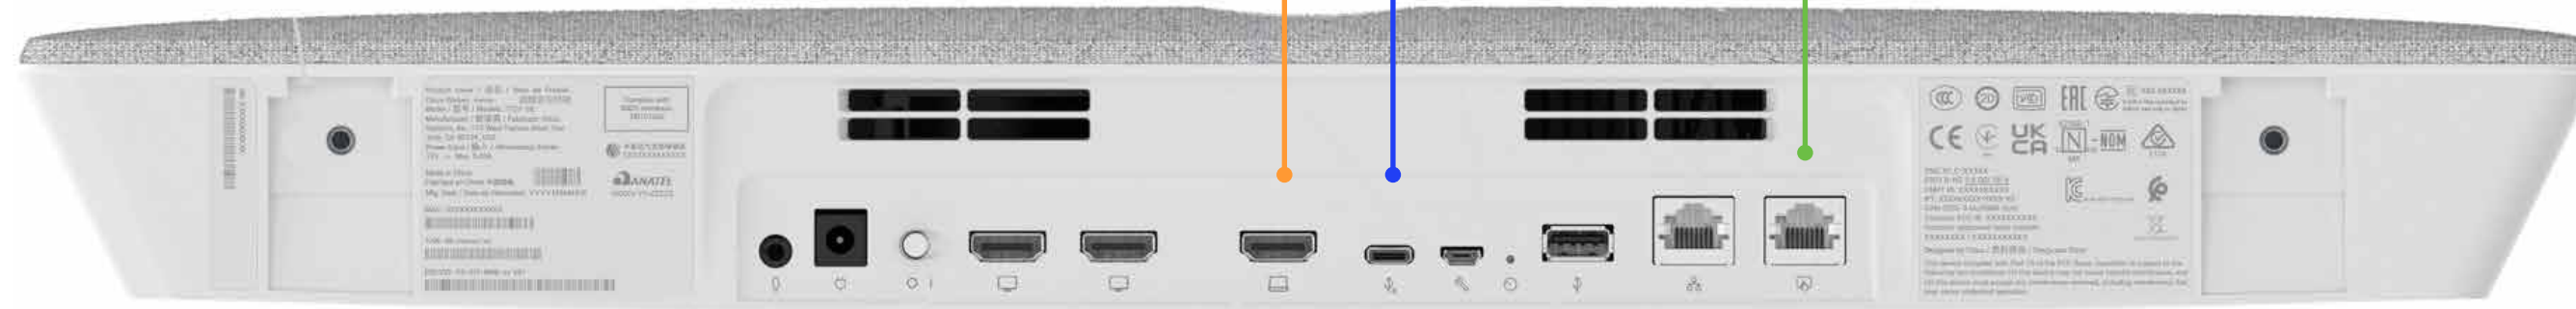

Cisco Navigator

RCC-H016-1.0M UTP Cable

RTK-MINI-TX™ Transmitter Module

SCTLink™ Cable

Ethernet/POE; HDMI; USB up to 100m CAT5e/CAT6

The SCTLink™ cable must always be a single, point-to-point CAT cable with no couplers or interconnections.

Can be used on Tx or Rx.
WPS-12 12VDC
100-240V 47-63Hz
Power Supply

RTK-MINI-RX™ Receiver Module

RCC-M005-1.0M USB-A to USB-C Cable

RCC-H001-1.0M HDMI Cable

RCC-H016-1.0M UTP Cable

Cisco Room Bar or Room Bar Pro

*SCTLink™ Cable Specs
Integrator-Supplied CAT5e/CAT6 STP/UTP Cable
EIA568A or EIA568B (10m-100m min/max Length)