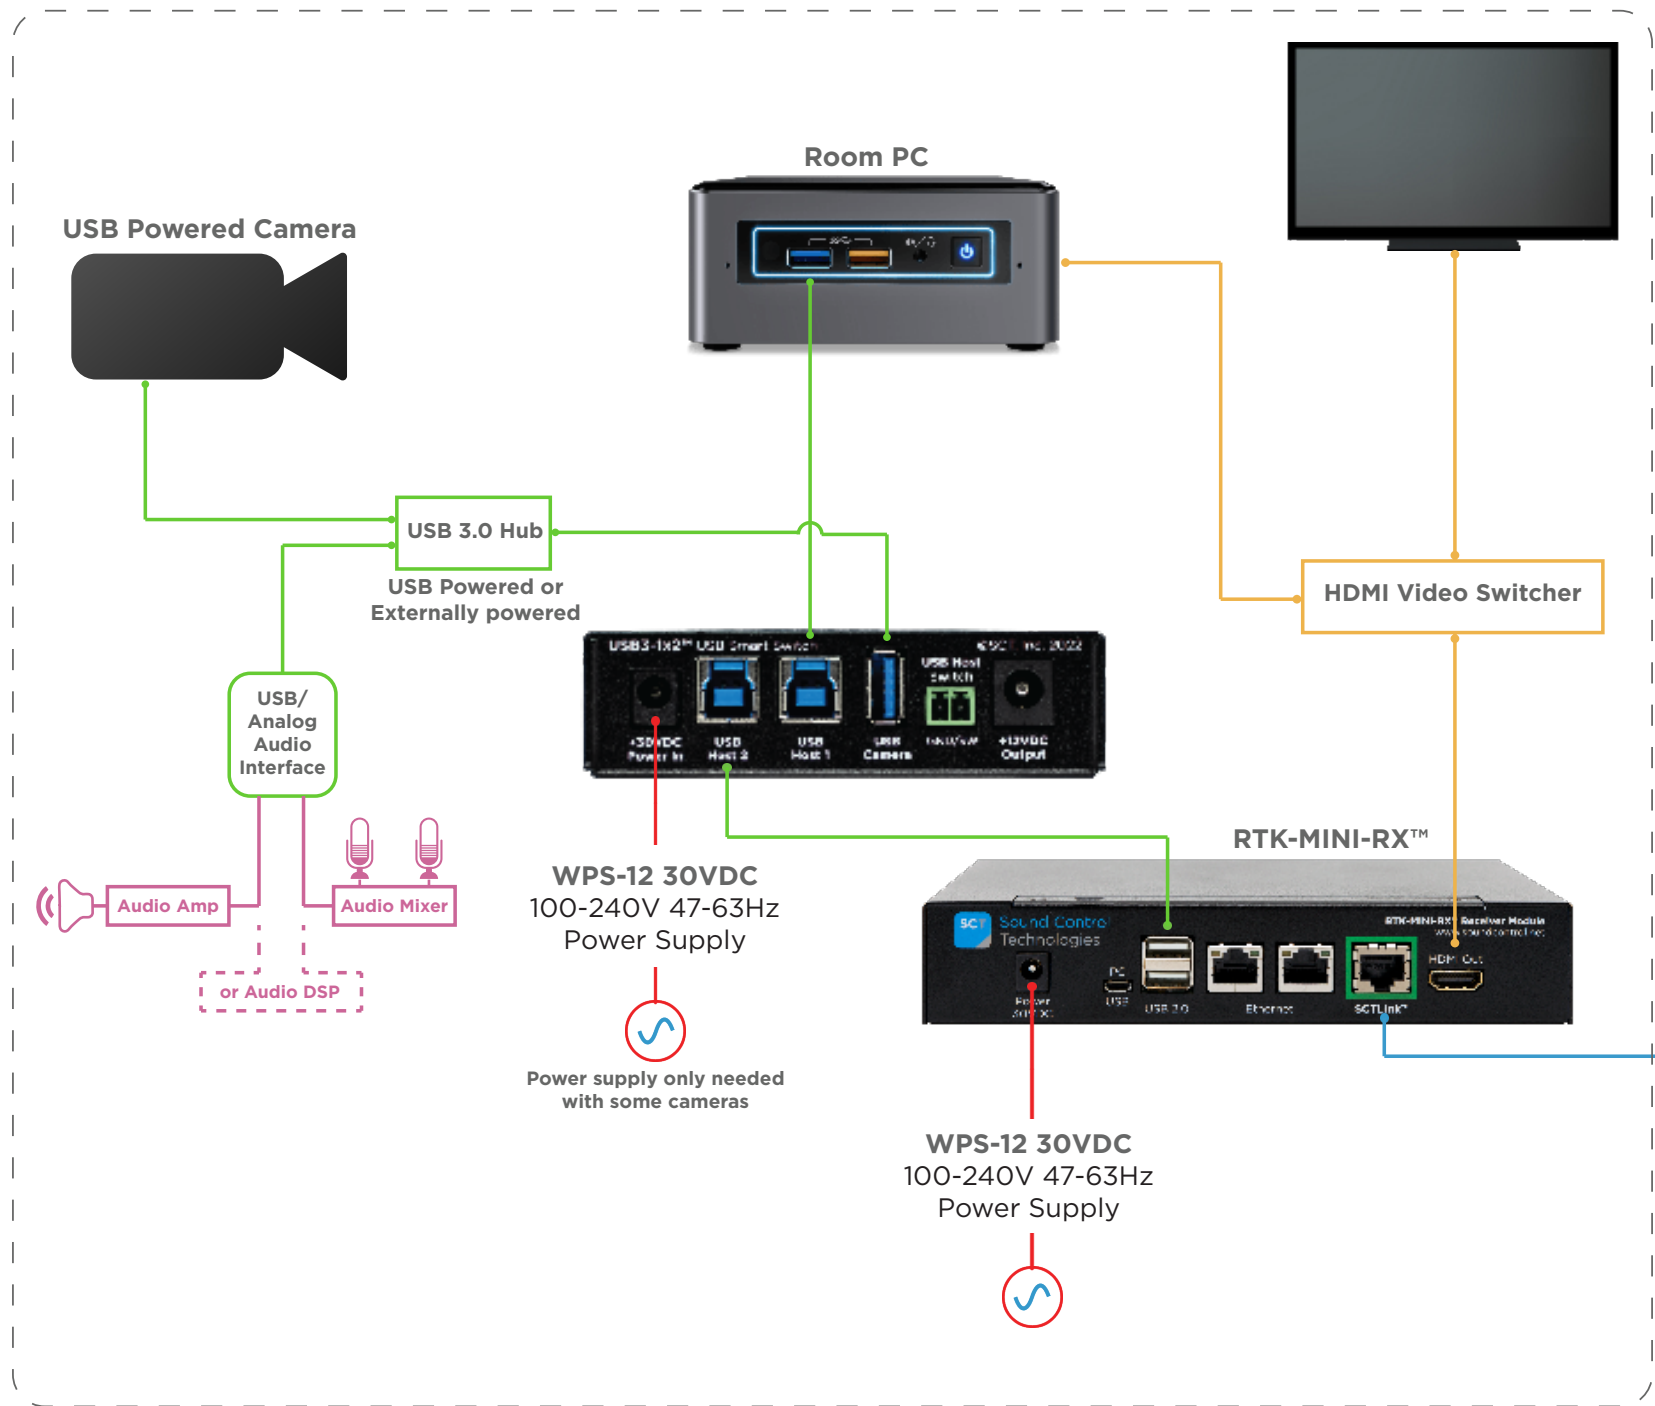

- Audio —
- HDMI —
- USB —
- Power —
- SCTLink™ —

Front of Room

Table