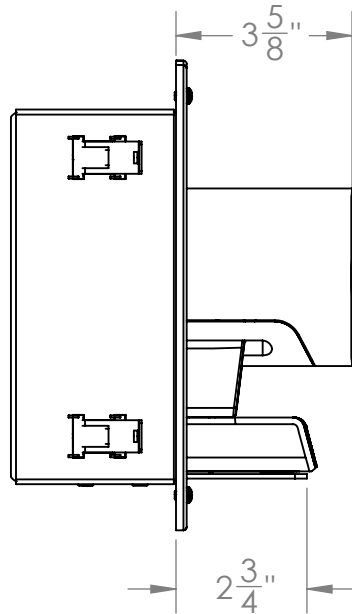

ITEM NO.	PART NUMBER	QTY.
1	ECN-1068-EE01-9	1
5	ENC-1068-CP60-0	1
6	Snap-Latch-60	1
7	RCR-Base-Assy	1
8	CiscoTelePresence_Precision60Camer	1

PROPRIETARY AND CONFIDENTIAL
 THE INFORMATION CONTAINED IN THIS DRAWING IS THE SOLE PROPERTY OF Sound Control Tech. ANY REPRODUCTION IN PART OR AS A WHOLE WITHOUT THE WRITTEN PERMISSION OF Sound Control Tech IS PROHIBITED.

UNLESS OTHERWISE SPECIFIED:

DIMENSIONS ARE IN INCHES
 TOLERANCES:
 FRACTIONAL ±
 ANGULAR: MACH ± BEND ±
 TWO PLACE DECIMAL ±
 THREE PLACE DECIMAL ±

INTERPRET GEOMETRIC TOLERANCING PER:

MATERIAL

FINISH

DO NOT SCALE DRAWING

SIZE	DWG. NO.	REV
A	RCR-CP6	
SCALE: 1:4	WEIGHT:	SHEET 1 OF 1