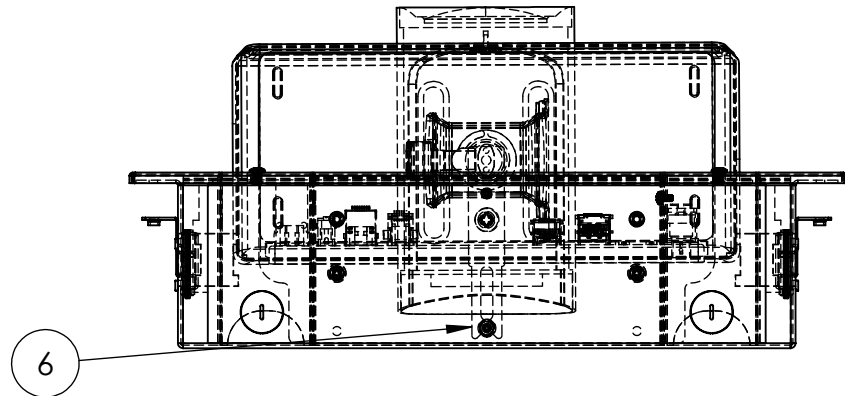

ITEM NO.	PART NUMBER	QTY.
1	ECN-1068-EE01-9	1
5	ENC-1068-CP60-0	1
6	Snap-Latch-60	1
7	RCR-Base-Assy	1
8	CiscoTelePresence_Precision60Camer	1

PROPRIETARY AND CONFIDENTIAL
 THE INFORMATION CONTAINED IN THIS DRAWING IS THE SOLE PROPERTY OF Sound Control Tech. ANY REPRODUCTION IN PART OR AS A WHOLE WITHOUT THE WRITTEN PERMISSION OF Sound Control Tech IS PROHIBITED.

UNLESS OTHERWISE SPECIFIED:

DIMENSIONS ARE IN INCHES
 TOLERANCES:
 FRACTIONAL ±
 ANGULAR: MACH ± BEND ±
 TWO PLACE DECIMAL ±
 THREE PLACE DECIMAL ±

INTERPRET GEOMETRIC TOLERANCING PER:

MATERIAL

FINISH

DO NOT SCALE DRAWING

SIZE	DWG. NO.	REV
A	RCR-CP6	
SCALE: 1:4	WEIGHT:	SHEET 1 OF 1