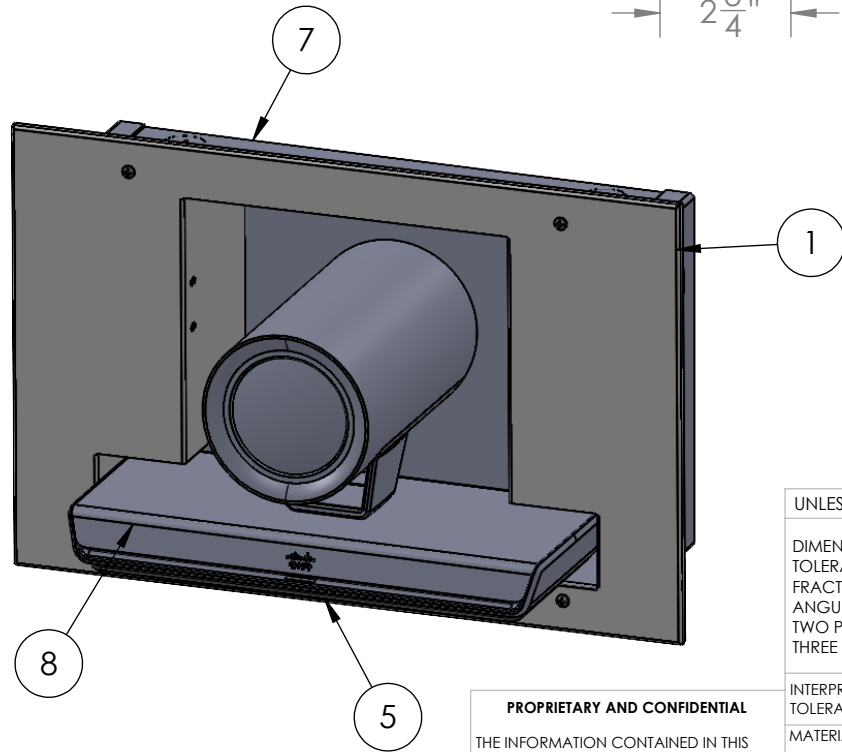

ITEM NO.	PART NUMBER	QTY.
1	ECN-1068-EE01-9	1
5	ENC-1068-CP60-0	1
6	Snap-Latch-60	1
7	RCR-Base-Assy	1
8	CiscoTelePresence_Precision60Camer	1

PROPRIETARY AND CONFIDENTIAL
 THE INFORMATION CONTAINED IN THIS DRAWING IS THE SOLE PROPERTY OF Sound Control Tech. ANY REPRODUCTION IN PART OR AS A WHOLE WITHOUT THE WRITTEN PERMISSION OF Sound Control Tech IS PROHIBITED.

UNLESS OTHERWISE SPECIFIED:

DIMENSIONS ARE IN INCHES
 TOLERANCES:
 FRACTIONAL ±
 ANGULAR: MACH ± BEND ±
 TWO PLACE DECIMAL ±
 THREE PLACE DECIMAL ±

INTERPRET GEOMETRIC TOLERANCING PER:

MATERIAL

FINISH

DO NOT SCALE DRAWING

SIZE	DWG. NO.	REV
A	RCR-CP6	
SCALE: 1:4	WEIGHT:	SHEET 1 OF 1