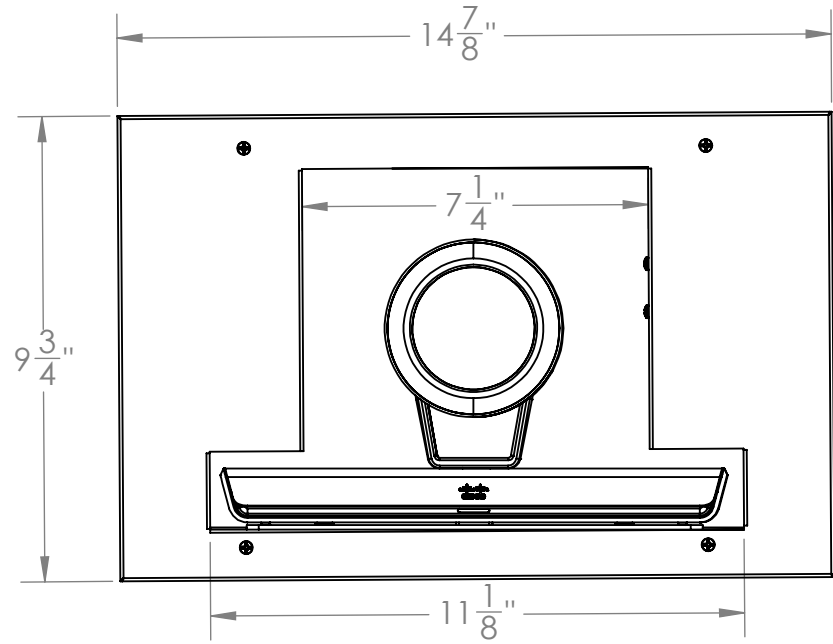

ITEM NO.	PART NUMBER	QTY.
1	ECN-1068-EE01-9	1
5	ENC-1068-CP60-0	1
6	Snap-Latch-60	1
7	RCR-Base-Assy	1
8	CiscoTelePresence_Precision60Camer	1

PROPRIETARY AND CONFIDENTIAL
 THE INFORMATION CONTAINED IN THIS DRAWING IS THE SOLE PROPERTY OF Sound Control Tech. ANY REPRODUCTION IN PART OR AS A WHOLE WITHOUT THE WRITTEN PERMISSION OF Sound Control Tech IS PROHIBITED.

UNLESS OTHERWISE SPECIFIED:

DIMENSIONS ARE IN INCHES
 TOLERANCES:
 FRACTIONAL ±
 ANGULAR: MACH ± BEND ±
 TWO PLACE DECIMAL ±
 THREE PLACE DECIMAL ±

INTERPRET GEOMETRIC TOLERANCING PER:

MATERIAL

FINISH

DO NOT SCALE DRAWING

SIZE	DWG. NO.	REV
A	RCR-CP6	
SCALE: 1:4	WEIGHT:	SHEET 1 OF 1