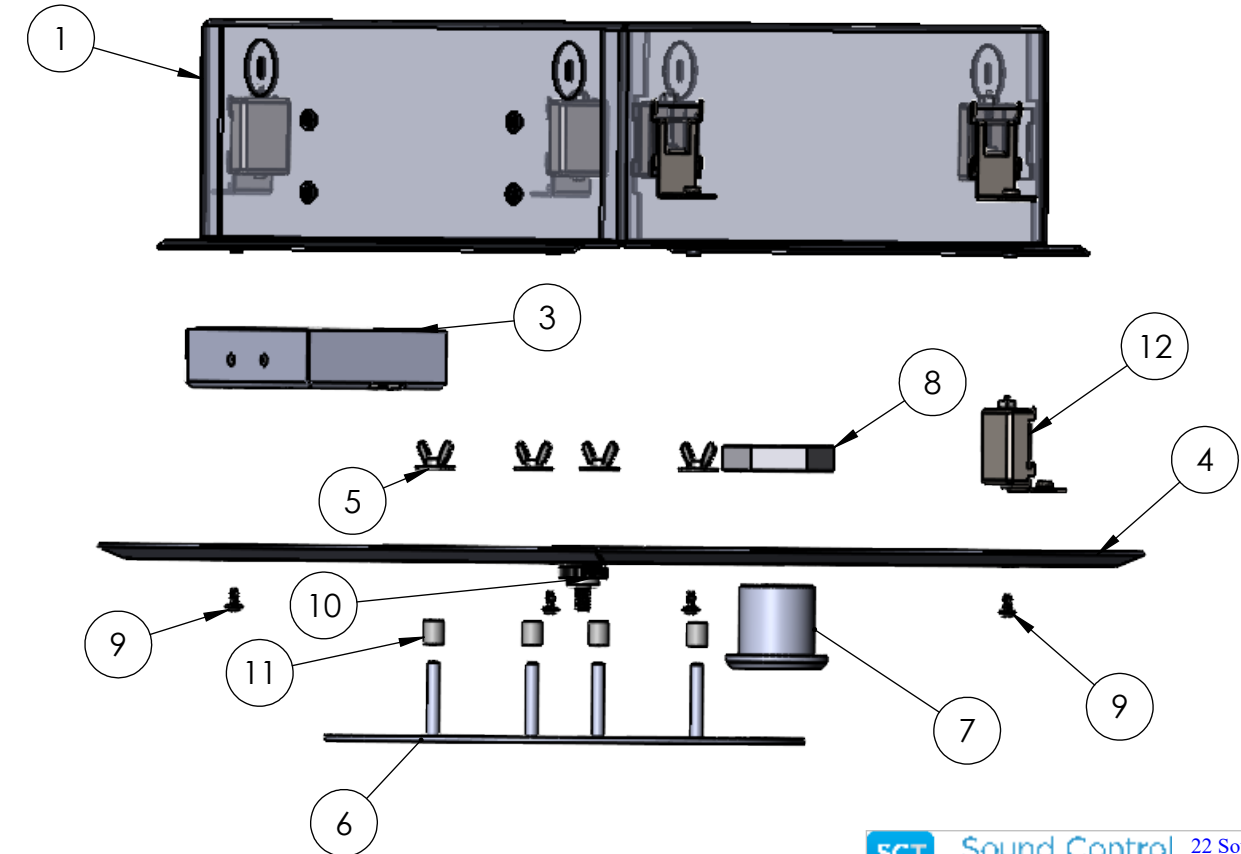

ITEM NO.	PART NUMBER	DESCRIPTION	QTY.
1	RCR-Base-Assy	RCR-Basic Assembly	1
2	CeilingSheetRock	Ceiling Sheetrock	1
3	4-5CEA	RC-CE Camera End	1
4	ENC-1068-EE01-0-23CSR	CEILING SHEETROCK COVER	1
5	92239A150	Flange Wing Nut, 10-32	4
6	ENC-CEIL-P004-0	Universal Camera Mounting Disk	1
7	Ceil_Grom1	Ceiling Grommet	1
8	Ceil_GromNut	Ceil Gromet Nut	1
9	90272A144	PHPMS 6-32 X 1/4"	4
10	91185A660	1/4-20 Thumb Screw	1
11	94639A354	1/4"x 1/4" Spacer	4
12	800-1107	Wall-Clamp Assy.	4