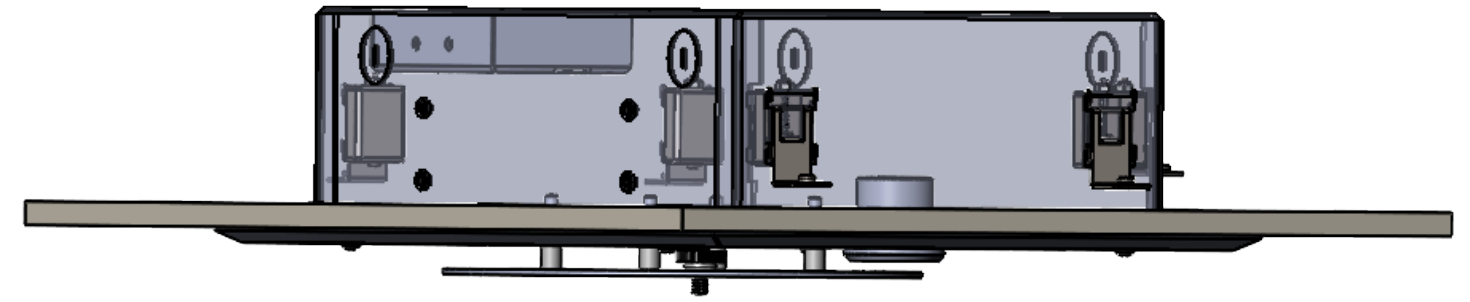

ITEM NO.	PART NUMBER	DESCRIPTION	QTY.
1	RCR-Base-Assy	RCR-Basic Assembly	1
2	CeilingSheetRock	Ceiling Sheetrock	1
3	4-5CEA	RC-CE Camera End	1
4	ENC-1068-EE01-0-23CSR	CEILING SHEETROCK COVER	1
5	92239A150	Flange Wing Nut, 10-32	4
6	ENC-CEIL-P004-0	Universal Camera Mounting Disk	1
7	Ceil_Grom1	Ceiling Grommet	1
8	Ceil_GromNut	Ceil Gromet Nut	1
9	90272A144	PHPMS 6-32 X 1/4"	4
10	91185A660	1/4-20 Thumb Screw	1
11	94639A354	1/4"x 1/4" Spacer	4
12	800-1107	Wall-Clamp Assy.	4