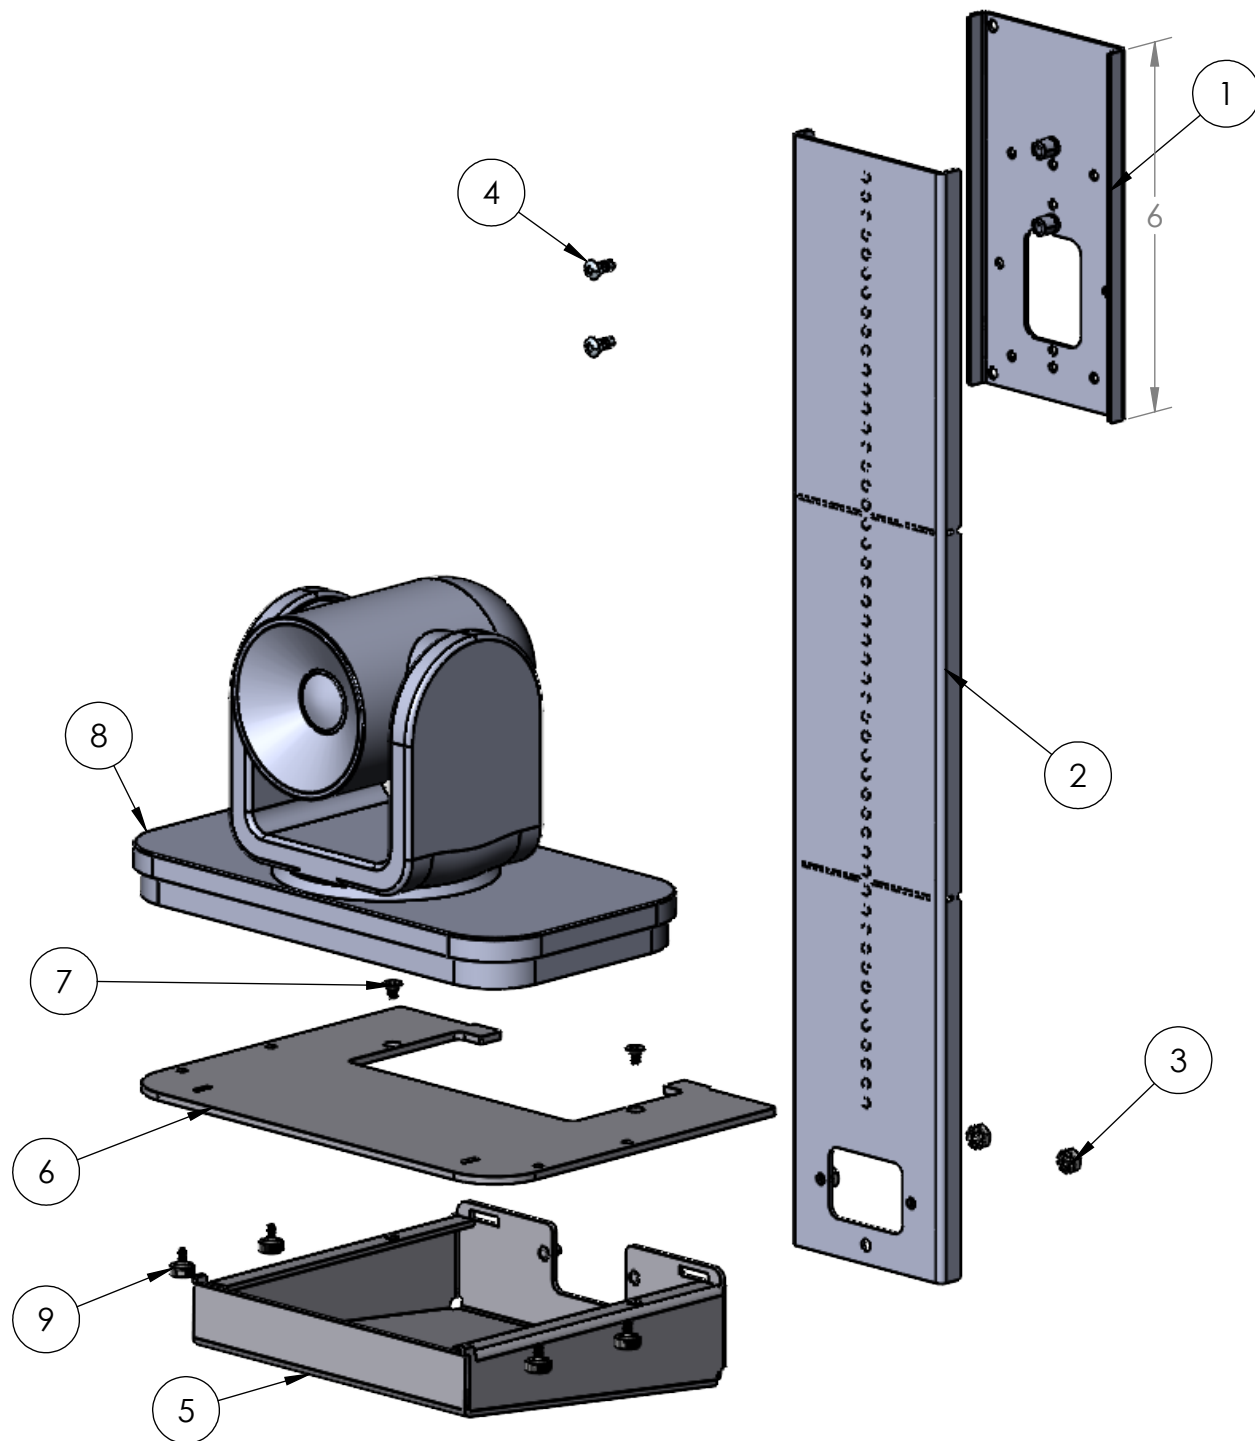

ITEM NO.	PART NUMBER	DESCRIPTION	QTY.
1	801-1162	CHANNEL MOUNT CHANNEL ADAPTER PLATE	1
2	802-1162	MASONRY MOUNT 18" ADJUSTABLE CHANNEL	1
3	90675A009	#8-32 Kepsnut	2
4	8-32X7-16 TX-BUT-MS-STL-Z-BLK	8-32x7/16" BHTMS Black	2
5	808-1162	Masonry Mount Universal Base	1
6	810-1162	Masonry Mount Camera Shelf Poly EE4	1
7	94414A144	FHTMS-6-32x1/4"Black-Oxide Alloy Steel	2
8	EE-IV	POLYCOM EE-IV	1
9	96016A051	M-3 PLASTIC-HEAD THUMB SCREW	4

**SCT** Sound Control Technologies  
 22 South Smith Street  
 Norwalk, CT 06855  
 (203) 854-5701  
[www.soundcontrol.net](http://www.soundcontrol.net)

TITLE: RCWV2 Poly EagleEye IV Camera

**PROPRIETARY AND CONFIDENTIAL**  
 THE INFORMATION CONTAINED IN THIS DRAWING IS THE SOLE PROPERTY OF Sound Control Tech. ANY REPRODUCTION IN PART OR AS A WHOLE WITHOUT THE WRITTEN PERMISSION OF Sound Control Tech. IS PROHIBITED.