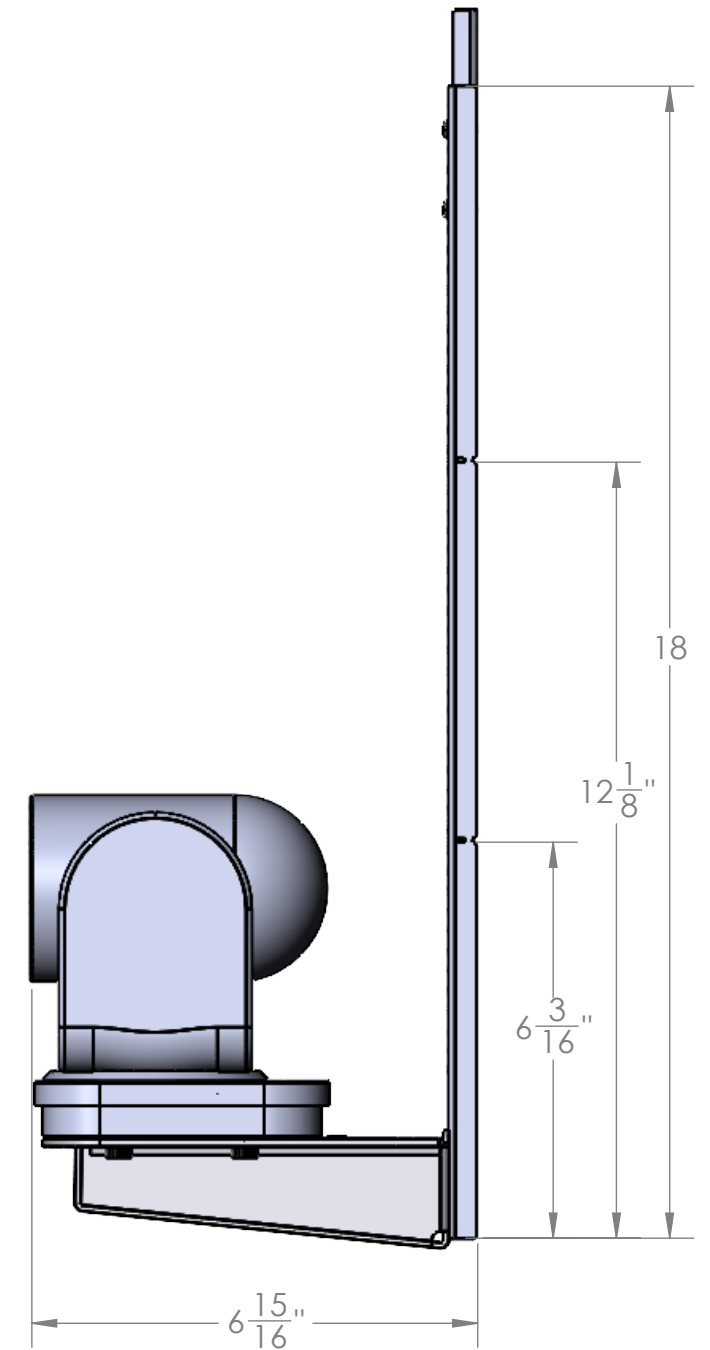

ITEM NO.	PART NUMBER	DESCRIPTION	QTY.
1	801-1162	CHANNEL MOUNT CHANNEL ADAPTER PLATE	1
2	802-1162	MASONRY MOUNT 18" ADJUSTABLE CHANNEL	1
3	90675A009	#8-32 Kepsnut	2
4	8-32X7-16 TX-BUT-MS-STL-Z-BLK	8-32x7/16" BHTMS Black	2
5	808-1162	Masonry Mount Universal Base	1
6	810-1162	Masonry Mount Camera Shelf Poly EE4	1
7	94414A144	FHTMS-6-32x1/4"Black-Oxide Alloy Steel	2
8	EE-IV	POLYCOM EE-IV	1
9	96016A051	M-3 PLASTIC-HEAD THUMB SCREW	4

**SCT** Sound Control Technologies  
 22 South Smith Street  
 Norwalk, CT 06855  
 (203) 854-5701  
[www.soundcontrol.net](http://www.soundcontrol.net)

TITLE: RCWV2 Poly EagleEye IV Camera

**PROPRIETARY AND CONFIDENTIAL**  
 THE INFORMATION CONTAINED IN THIS DRAWING IS THE SOLE PROPERTY OF Sound Control Tech. ANY REPRODUCTION IN PART OR AS A WHOLE WITHOUT THE WRITTEN PERMISSION OF Sound Control Tech. IS PROHIBITED.

SIZE	DWG. NO.	REV
<b>B</b>	RCWV2-EE4	
NAME	G.E.G.	DATE 4/4/2022
		SHEET 1 OF 1