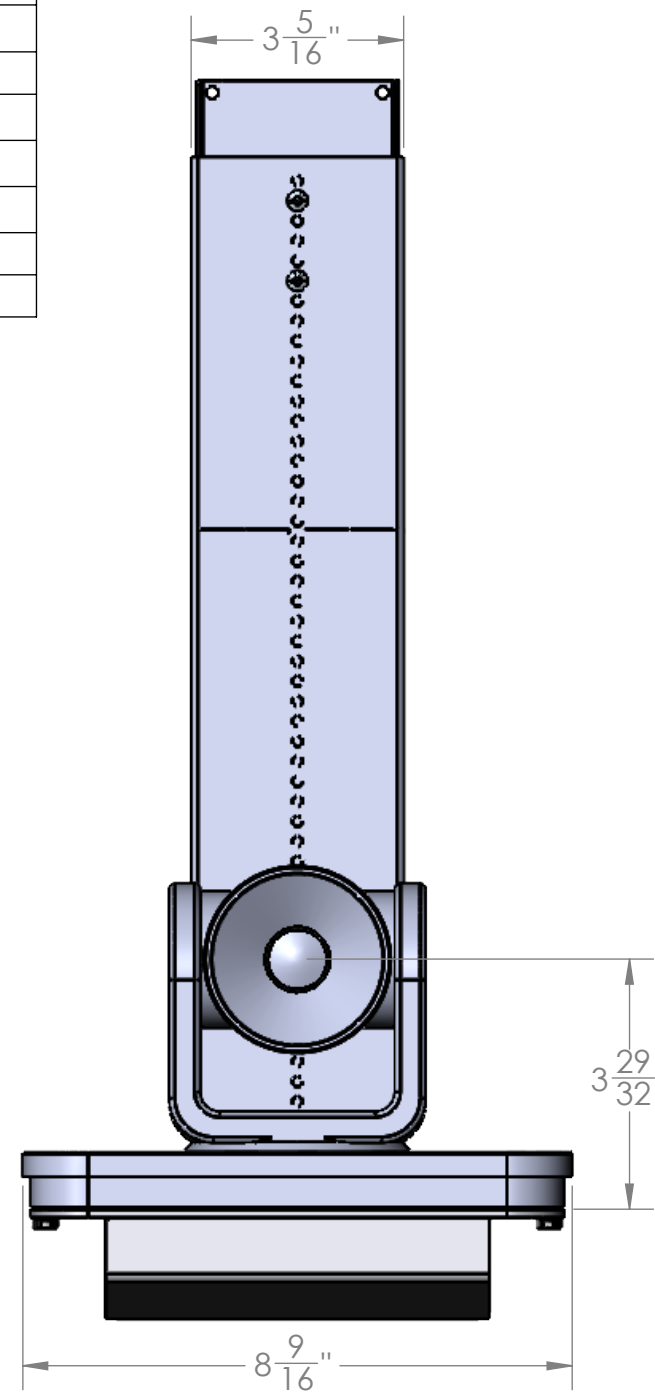

ITEM NO.	PART NUMBER	DESCRIPTION	QTY.
1	801-1162	CHANNEL MOUNT CHANNEL ADAPTER PLATE	1
2	802-1162	MASONRY MOUNT 18" ADJUSTABLE CHANNEL	1
3	90675A009	#8-32 Kepsnut	2
4	8-32X7-16 TX-BUT-MS-STL-Z-BLK	8-32x7/16" BHTMS Black	2
5	808-1162	Masonry Mount Universal Base	1
6	810-1162	Masonry Mount Camera Shelf Poly EE4	1
7	94414A144	FHTMS-6-32x1/4"Black-Oxide Alloy Steel	2
8	EE-IV	POLYCOM EE-IV	1
9	96016A051	M-3 PLASTIC-HEAD THUMB SCREW	4

**SCT** Sound Control Technologies  
 22 South Smith Street  
 Norwalk, CT 06855  
 (203) 854-5701  
[www.soundcontrol.net](http://www.soundcontrol.net)

TITLE: RCWV2 Poly EagleEye IV Camera

**PROPRIETARY AND CONFIDENTIAL**  
 THE INFORMATION CONTAINED IN THIS DRAWING IS THE SOLE PROPERTY OF Sound Control Tech. ANY REPRODUCTION IN PART OR AS A WHOLE WITHOUT THE WRITTEN PERMISSION OF Sound Control Tech. IS PROHIBITED.

SIZE	DWG. NO.	REV
<b>B</b>	RCWV2-EE4	
NAME	G.E.G.	DATE 4/4/2022
		SHEET 1 OF 1