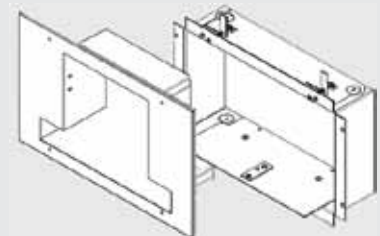

RemoteCam3X™ RC3X-RHD™

RC3X-CE
Camera Module

RC3X-HE
Head-End Module

Dimensions: **RC3X-HE - 3.75" w x 1.5" H x 3.625" D**
 RC3X-CE - - 2.5" w x .875" H x 3.6875" D

Codecs Supported:

Radvision XT1000
Radvision XT2000

Cameras Supported:

Radvision PTC-501A

ACCESSORIES

RC3-RH1 Wall Mount

RCR-RH1 In-Wall Box

RC2-RK2 Rack Shelf