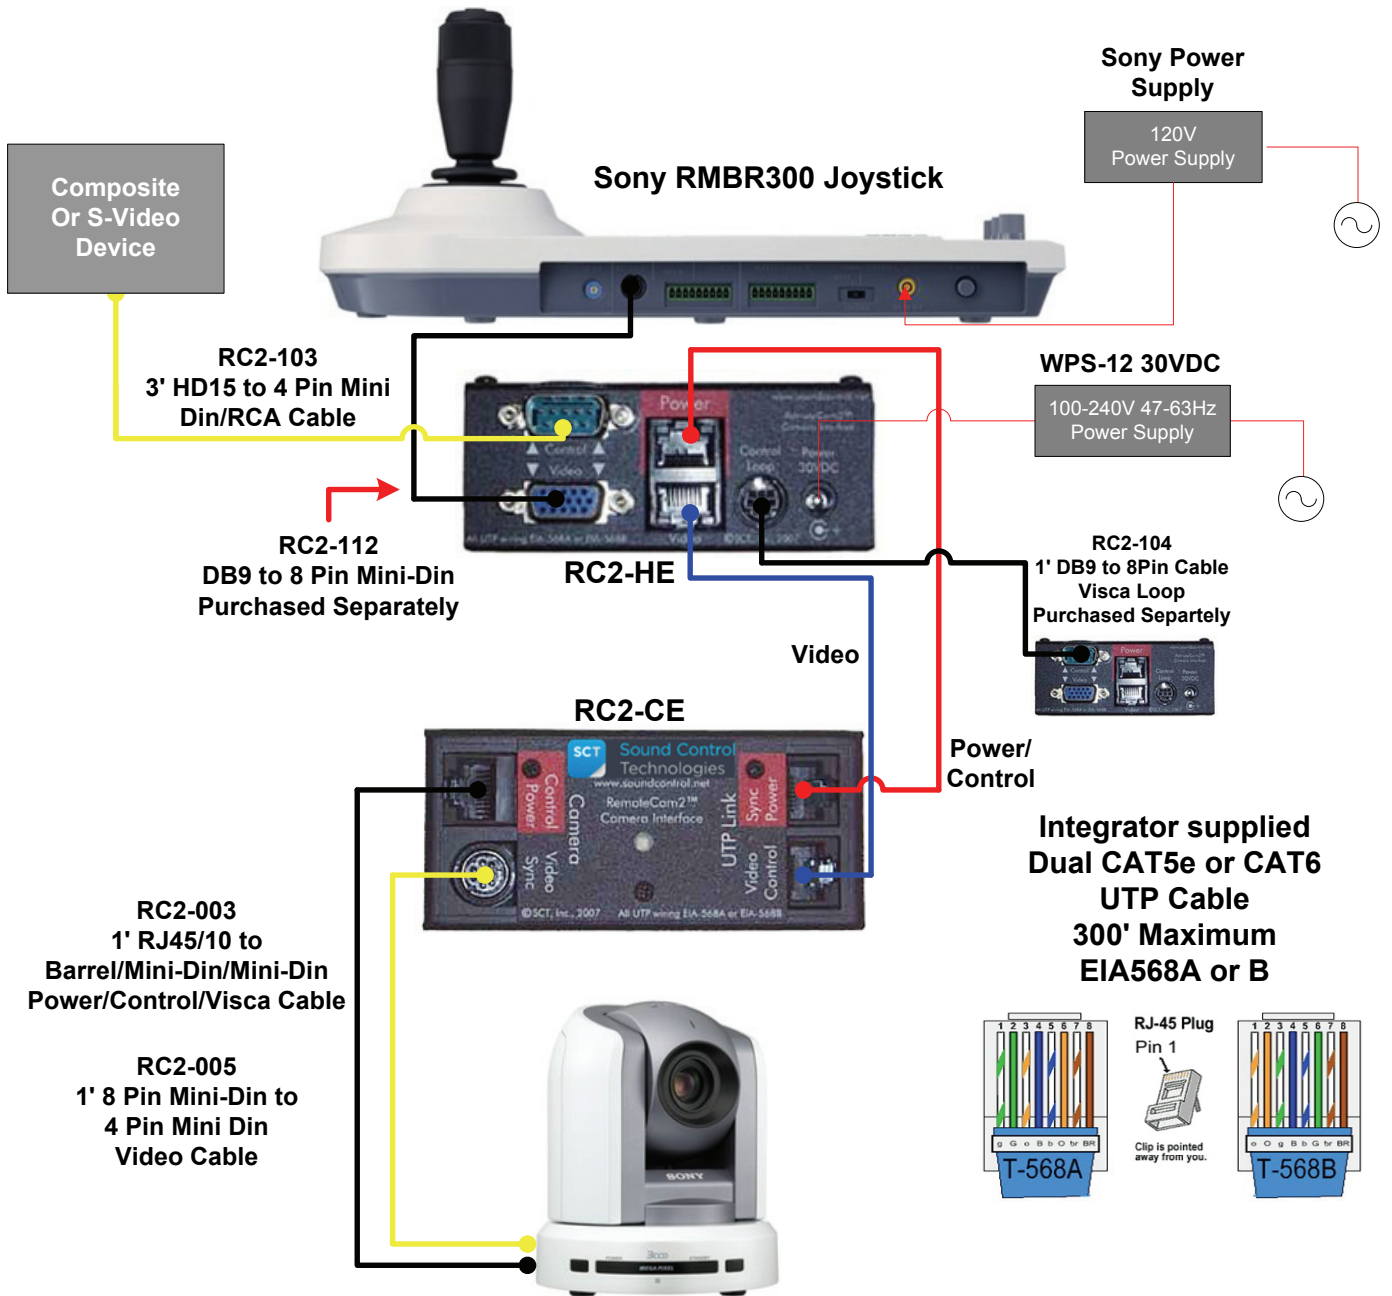

RemoteCam2™ RC2-SDX™

Sony EVI-D70, EVI-D80, EVI-D90, EVI-D100, BRC-300

Available Accessories

RCM-BR3™

RC-RK2 or RC-RK4™