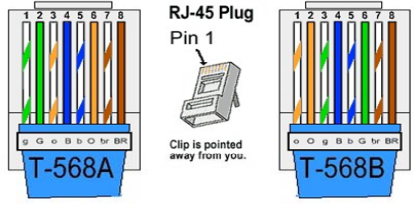

### RemoteCam3X™ RC3X-PSA™

Cisco SX20

**RC3-109**  
Unity to HDMI/9Pin  
Cable

**WPS-12 30VDC**  
100-240V 47-63Hz  
Power Supply

RC3X-HE

Power/  
Control

Video

RC3X-CE

**Integrator supplied**  
Dual CAT5e or CAT6  
UTP Cable  
300' Maximum  
EIA568A or B

**RC3-003**  
1' RJ11 to RJ11 Cable  
Visca Loop (12x)

**RC3-002**  
1' RJ45 to RJ45 Cable  
Power & Control

**RC3-001**  
1' HDMI Cable  
Video