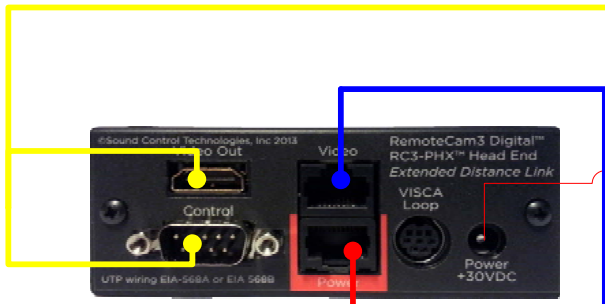

### RemoteCam3X™ RC3X-PSA™

Cisco SX20

**RC3-109**  
Unity to HDMI/9Pin  
Cable

**WPS-12 30VDC**  
100-240V 47-63Hz  
Power Supply

RC3X-HE

Power/  
Control

Video

RC3X-CE

**Integrator supplied**  
Dual CAT5e or CAT6  
UTP Cable  
300' Maximum  
EIA568A or B

**RC3-003**  
1' RJ11 to RJ11 Cable  
Visca Loop (12x)

**RC3-002**  
1' RJ45 to RJ45 Cable  
Power & Control

**RC3-001**  
1' HDMI Cable  
Video