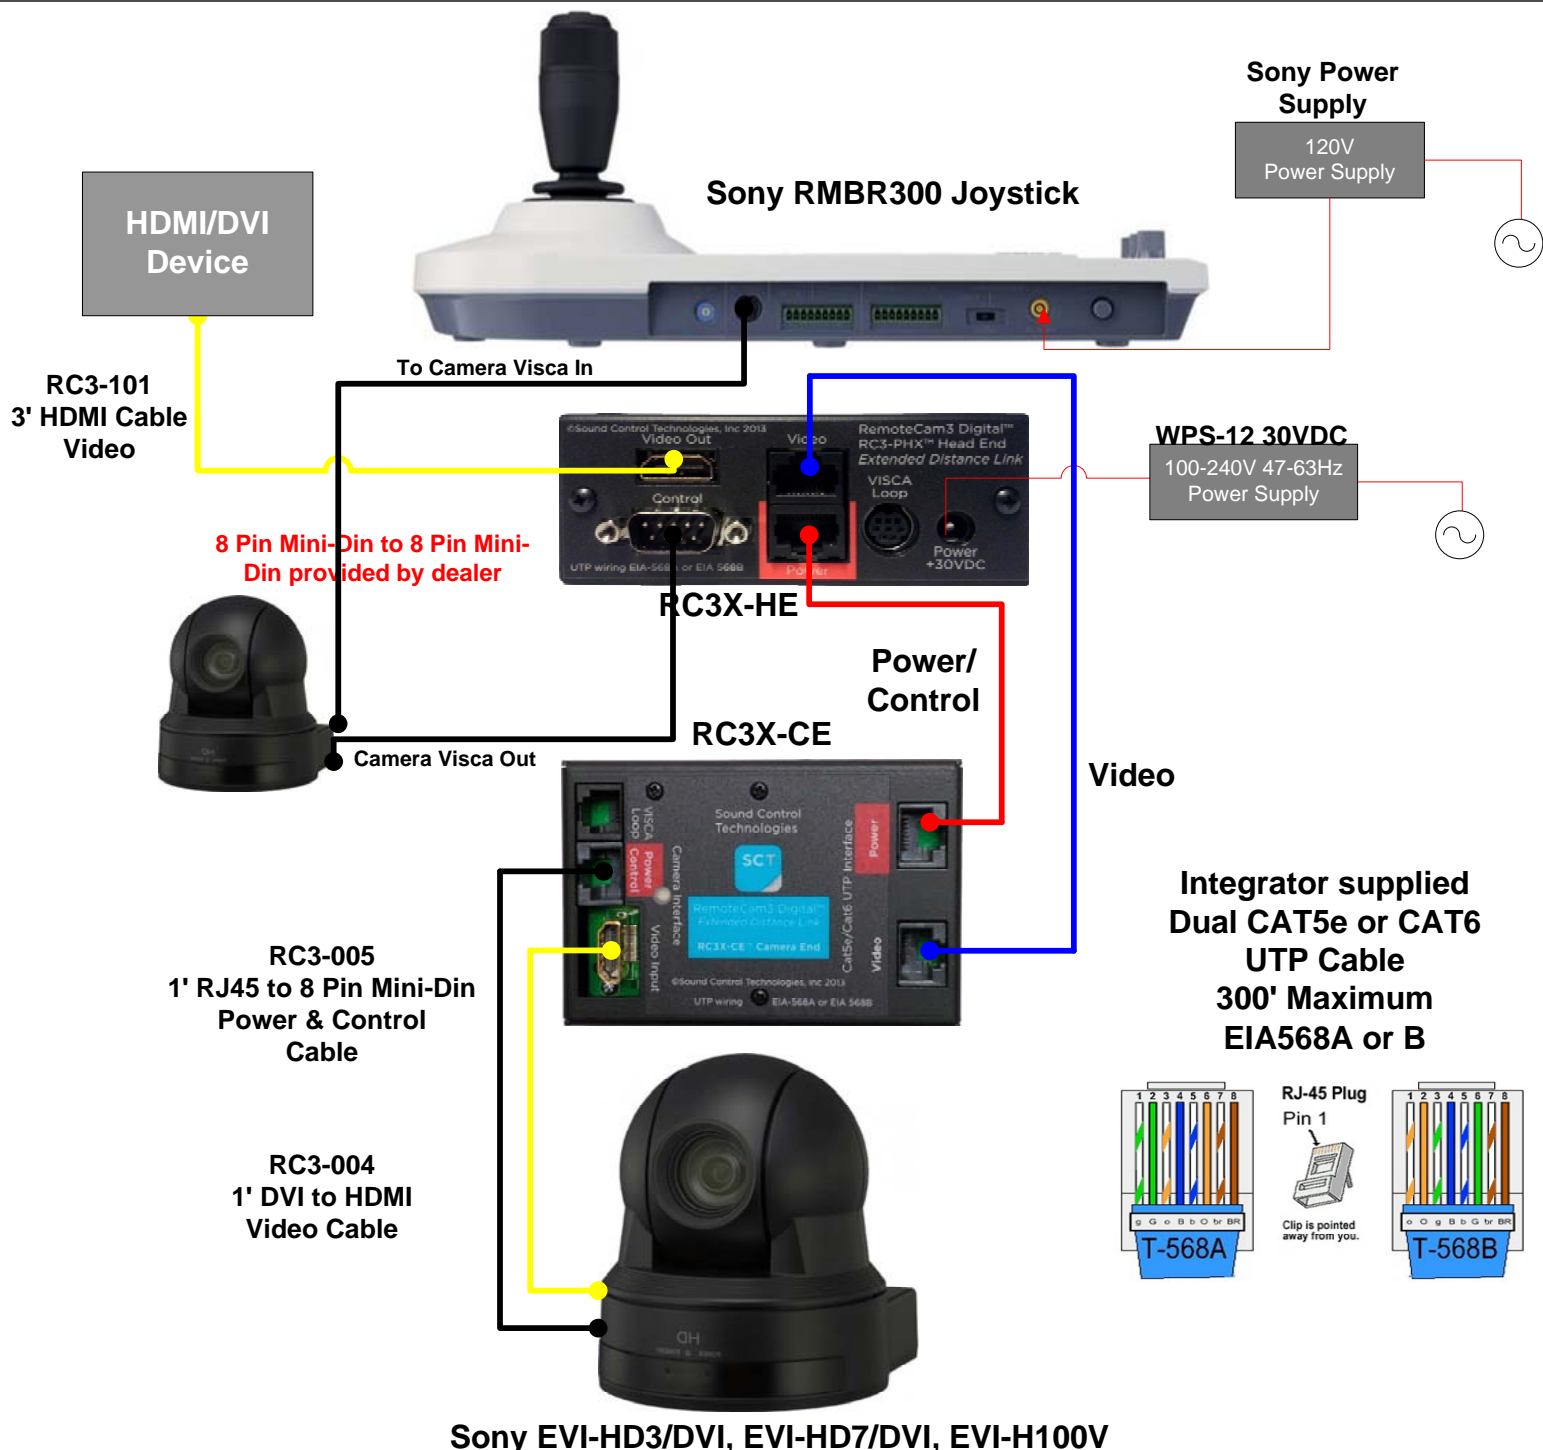

RemoteCam3™ RC3X-SHD-3™

Sony EVI-HD3/DVI, EVI-HD7/DVI, EVI-H100V

Available Accessories

RC3-SD2™ or RC3-SD3

RC2-RK1 or RC2-RK2™

RCR-SD2™ or RCR-SD3