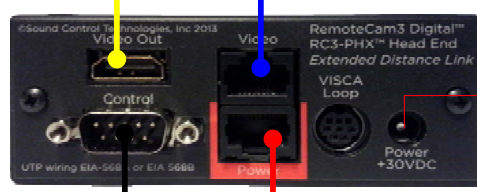

### RemoteCam3™ RC3X-PHD-3™

Cisco C20/C40,/C60,/C90/SX80

RC3-101  
3' HDMI Cable  
Video

Primary Cisco PrecisionHD 12x

RC3-112  
3' RJ11 to DB9  
Visca Out

RC3X-HE

Power/  
Control

WPS-12 30VDC  
100-240V 47-63Hz  
Power Supply

RC3X-CE

Video

Integrator supplied  
Dual CAT5e or CAT6  
UTP Cable  
300' Maximum  
EIA568A or B

RC3-002  
1' RJ45 to RJ45 Cable  
Power & Control

RC3-001  
1' HDMI Cable  
Video

Cisco PrecisionHD 12x/4xS1