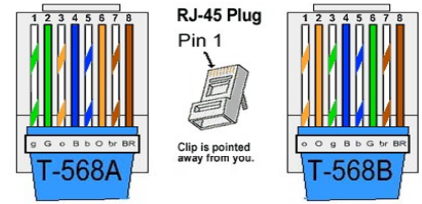

### RemoteCam3™ RC3X-PHD-3™

Cisco C20/C40,/C60,/C90/SX80

RC3-101  
3' HDMI Cable  
Video

Primary Cisco PrecisionHD 12x

RC3-112  
3' RJ11 to DB9  
Visca Out

RC3X-HE

Power/  
Control

WPS-12 30VDC  
100-240V 47-63Hz  
Power Supply

RC3X-CE

Video

Integrator supplied  
Dual CAT5e or CAT6  
UTP Cable  
300' Maximum  
EIA568A or B

RC3-002  
1' RJ45 to RJ45 Cable  
Power & Control

RC3-001  
1' HDMI Cable  
Video

Cisco PrecisionHD 12x/4xS1

### Available Accessories

RC3-PH1™

RC2-RK1 or RC2-RK2™

RCR-PH1™